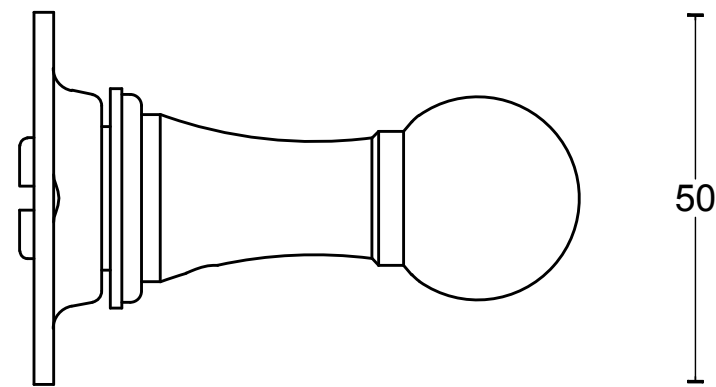

1815GRR50

solid sprung lever handle
attached to rose

FORMANI [®]		Part number:	
		Description: 1815GRR50	
Doc no.:	0301D058 1815-GRR50 V02.dwg	Format:	A3
Drawn by:	Christian Brimbois	Creation date:	9-3-2015
FORMANI HOLLAND B.V. EUROPALAAN 12 6199 AB MAASTRICHT-AIRPORT NL T +31 (0)43 308 90 00 INFO@FORMANI.COM FORMANI.COM			