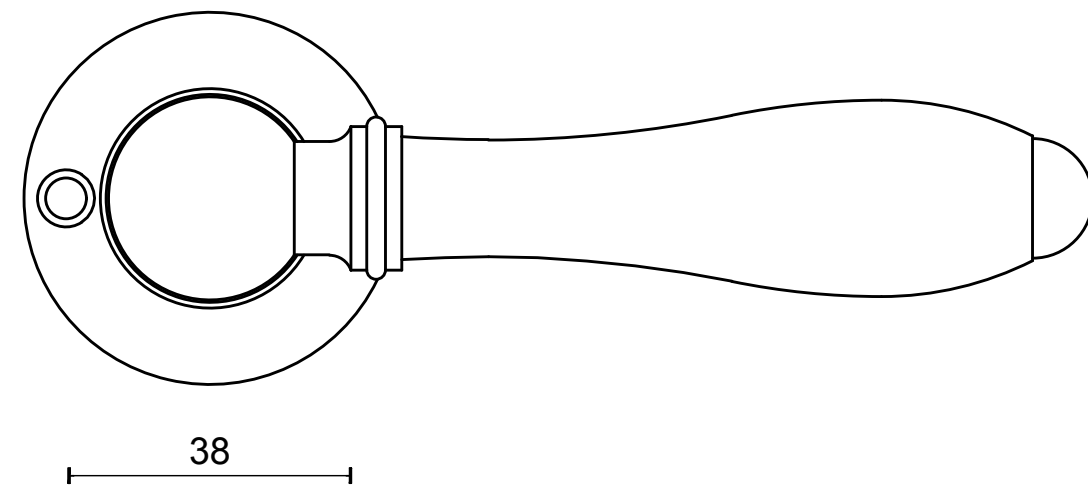

1815GRR50

solid sprung lever handle
attached to rose

FORMANI [®]		Part number:	
		Description: 1815GRR50	
Doc no.:	0301D058 1815-GRR50 V02.dwg	Format:	A3
Drawn by:	Christian Brimbois	Creation date:	9-3-2015
FORMANI HOLLAND B.V. EUROPALAAN 12 6199 AB MAASTRICHT-AIRPORT NL T +31 (0)43 308 90 00 INFO@FORMANI.COM FORMANI.COM			