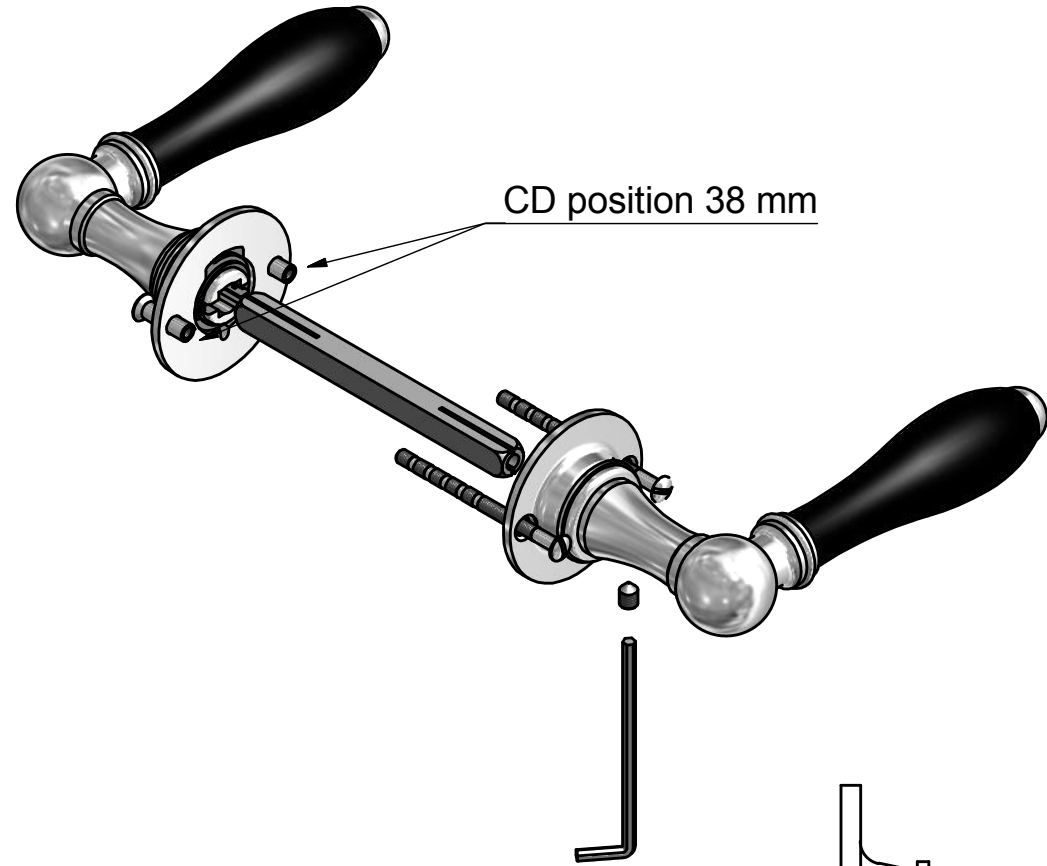

1815GRR50

solid sprung lever handle
attached to rose

FORMANI [®]		Part number:	
		Description: 1815GRR50	
Doc no.:	0301D058 1815-GRR50 V02.dwg	Format:	A3
Drawn by:	Christian Brimbois	Creation date:	9-3-2015
FORMANI HOLLAND B.V. EUROPALAAN 12 6199 AB MAASTRICHT-AIRPORT NL T +31 (0)43 308 90 00 INFO@FORMANI.COM FORMANI.COM			