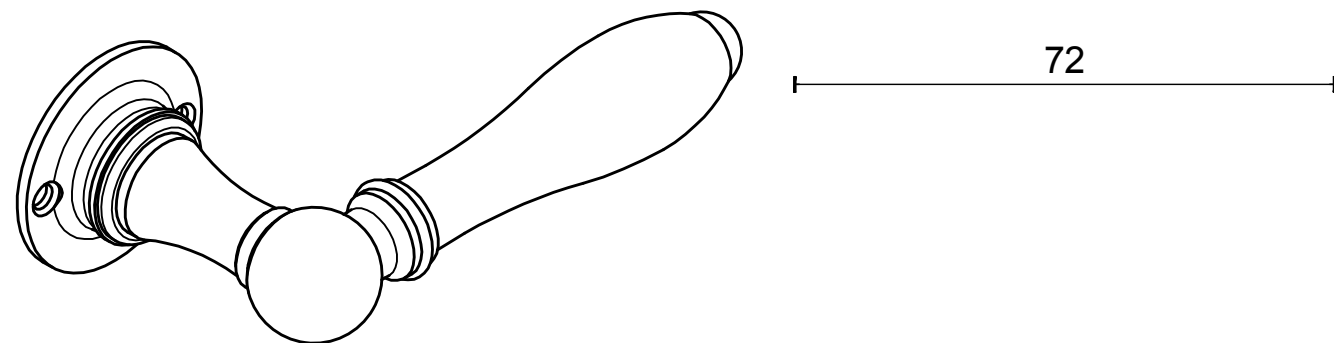

1815GRR50

solid sprung lever handle
attached to rose

FORMANI [®]		Part number:	
		Description: 1815GRR50	
Doc no.:	0301D058 1815-GRR50 V02.dwg	Format:	A3
Drawn by:	Christian Brimbois	Creation date:	9-3-2015
FORMANI HOLLAND B.V. EUROPALAAN 12 6199 AB MAASTRICHT-AIRPORT NL T +31 (0)43 308 90 00 INFO@FORMANI.COM FORMANI.COM			