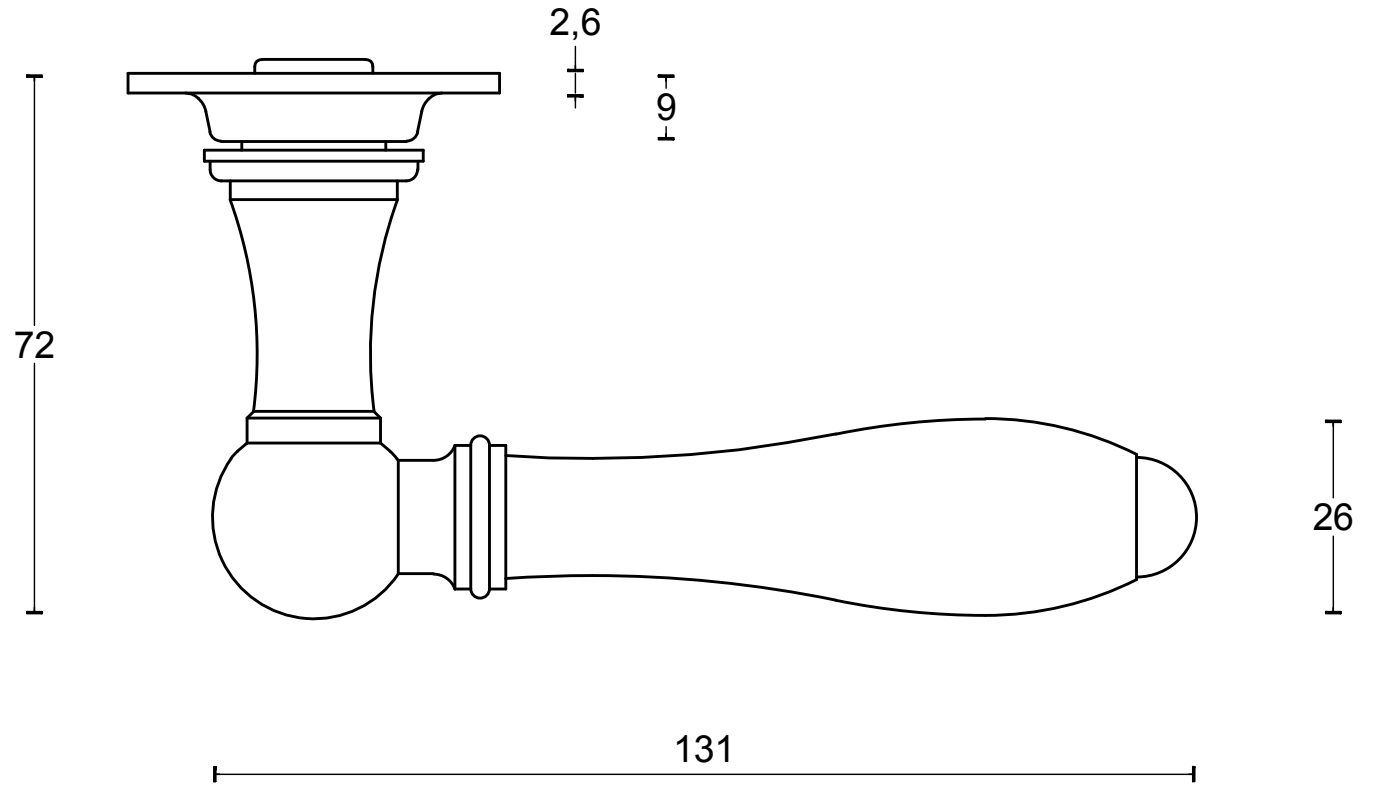

1815GRR50

solid sprung lever handle
attached to rose

FORMANI [®]		Part number:	
		Description: 1815GRR50	
Doc no.:	0301D058 1815-GRR50 V02.dwg	Format:	A3
Drawn by:	Christian Brimbois	Creation date:	9-3-2015
FORMANI HOLLAND B.V. EUROPALAAN 12 6199 AB MAASTRICHT-AIRPORT NL T +31 (0)43 308 90 00 INFO@FORMANI.COM FORMANI.COM			