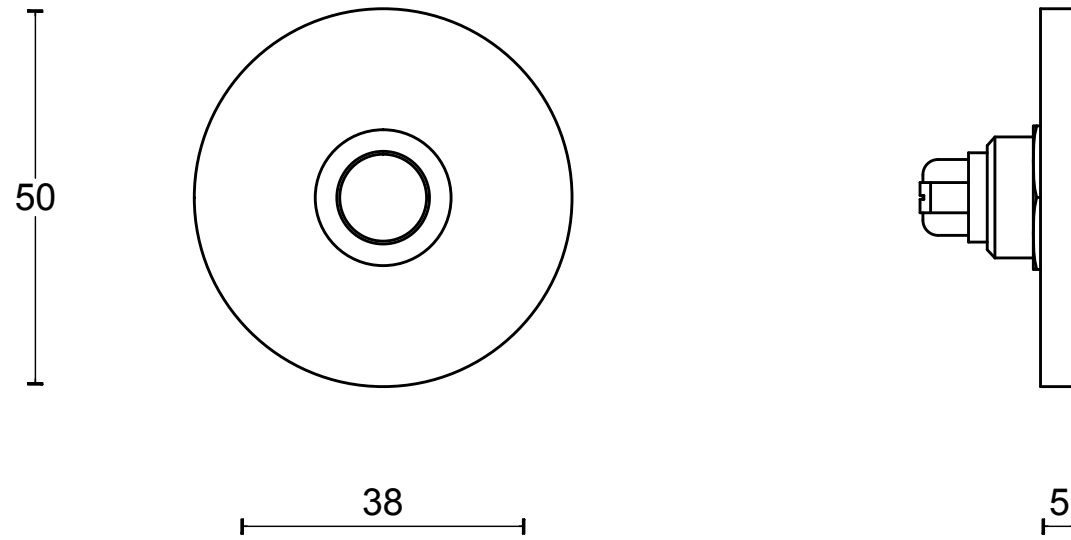

# TB50

front door fitting  
bell push with stainless  
steel button

FORMANI®		Part number:	
		Description:	
Doc no.: 2902Z001 TB50 V01.dwg	TB50		Format:
Drawn by: Christian Brimbois   Creation date: 4-3-2013			A3
Formani Holland B.V. · Amerikalaan 55 · 6199 AE Maastricht Airport · tel: +31 (0)43 308 90 00 · www.formani.nl · info@formani.nl			