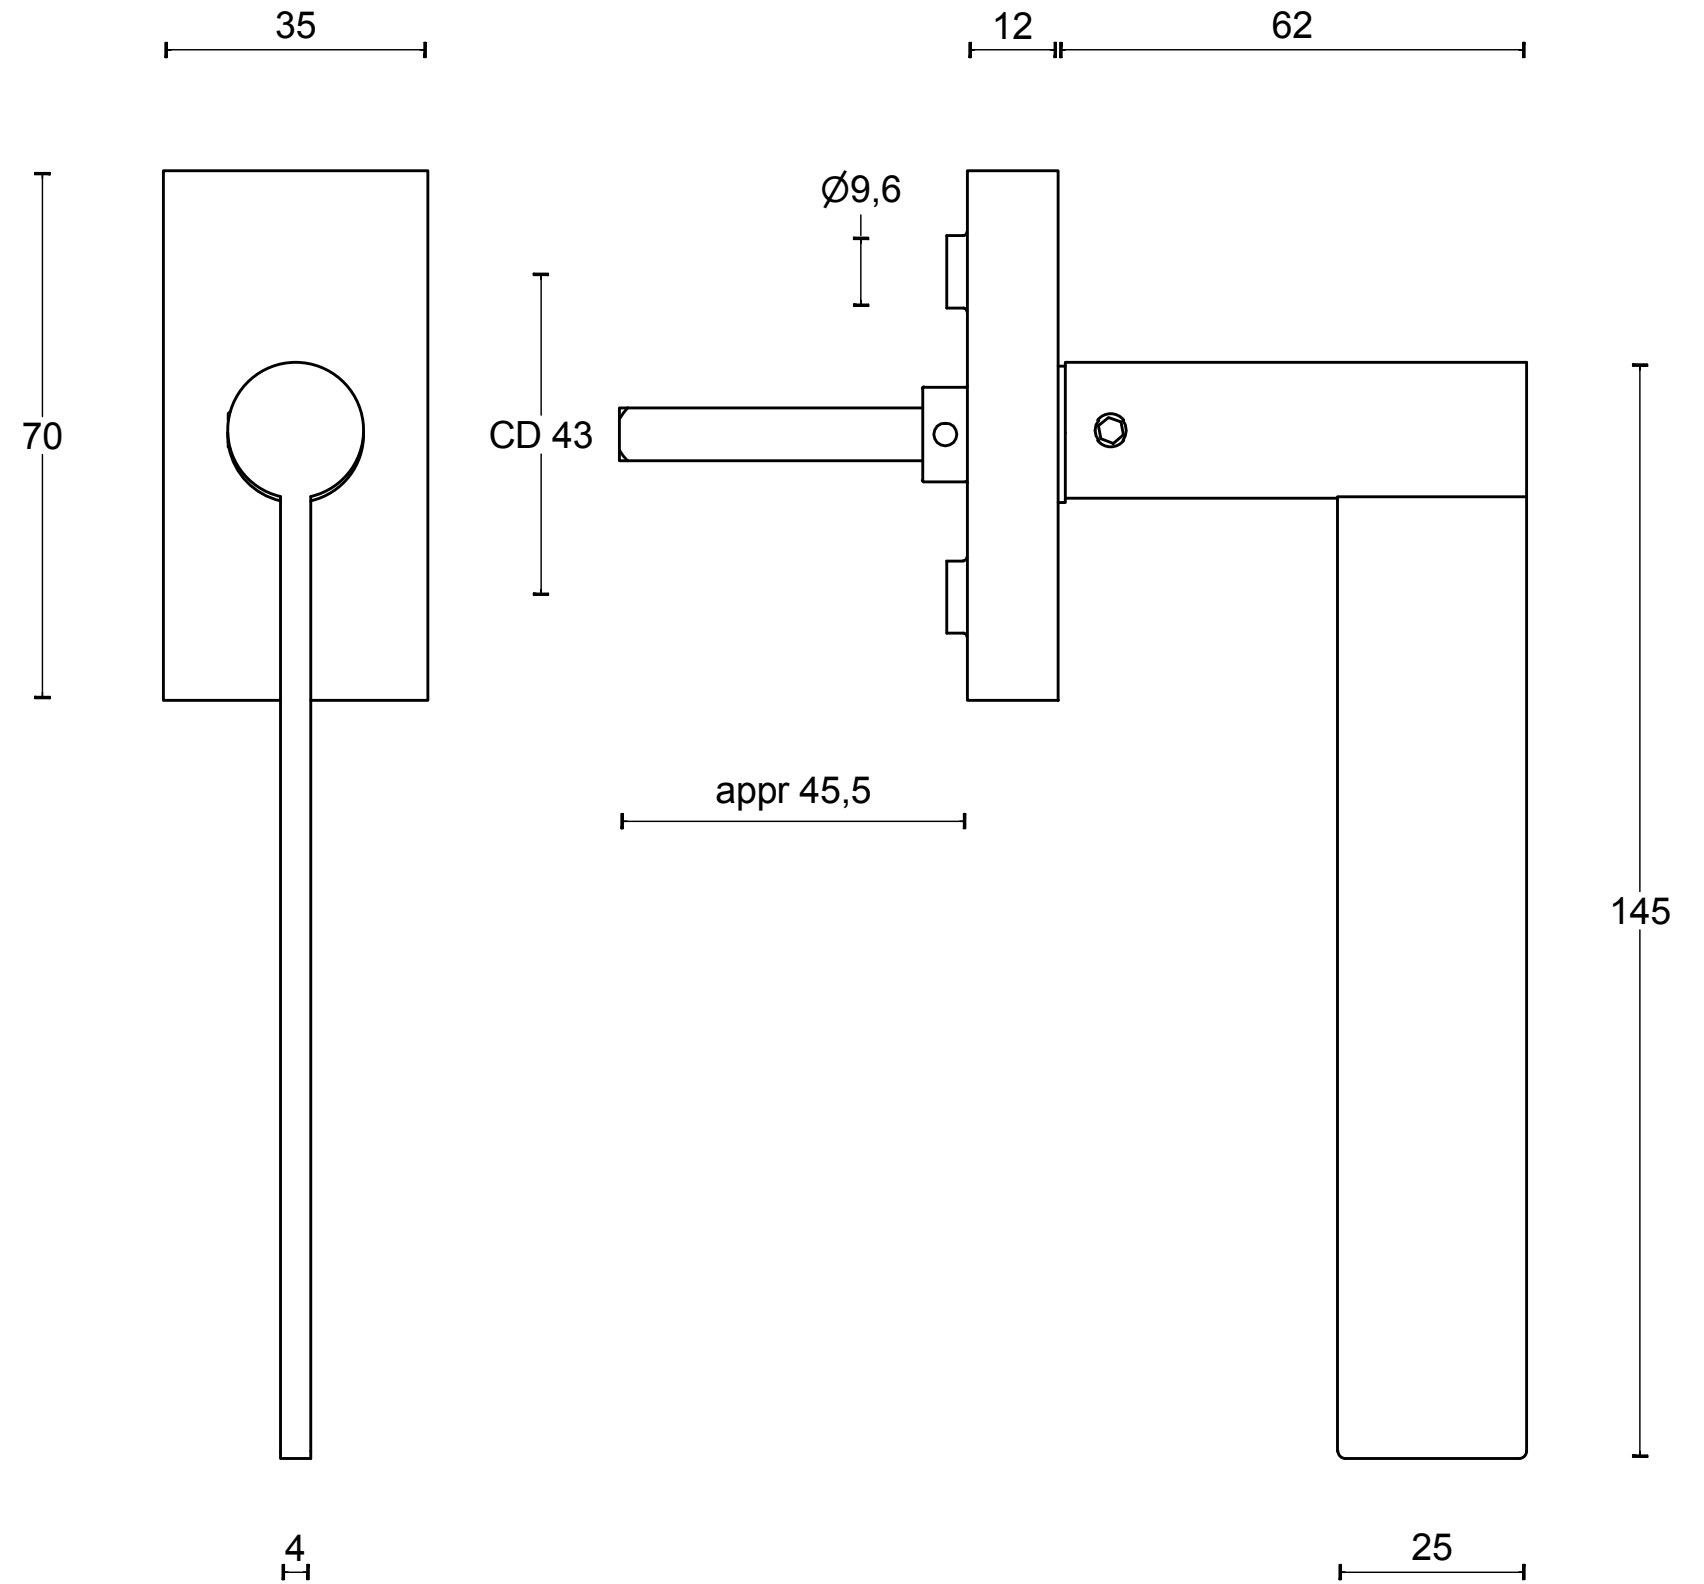

EG-DK

non-locking tilt and turn
window handle
stainless steel

FORMANI®		Part number:	
		Description:	
Doc no.:	1503D130 EG-DK V02.dwg	EG-DK	Format:
Drawn by:	Christian Brimbois		Creation date:
FORMANI HOLLAND B.V. EUROPALAAN 12 6199 AB MAASTRICHT-AIRPORT NL T +31 (0)43 308 90 00 INFO@FORMANI.COM FORMANI.COM		A3	