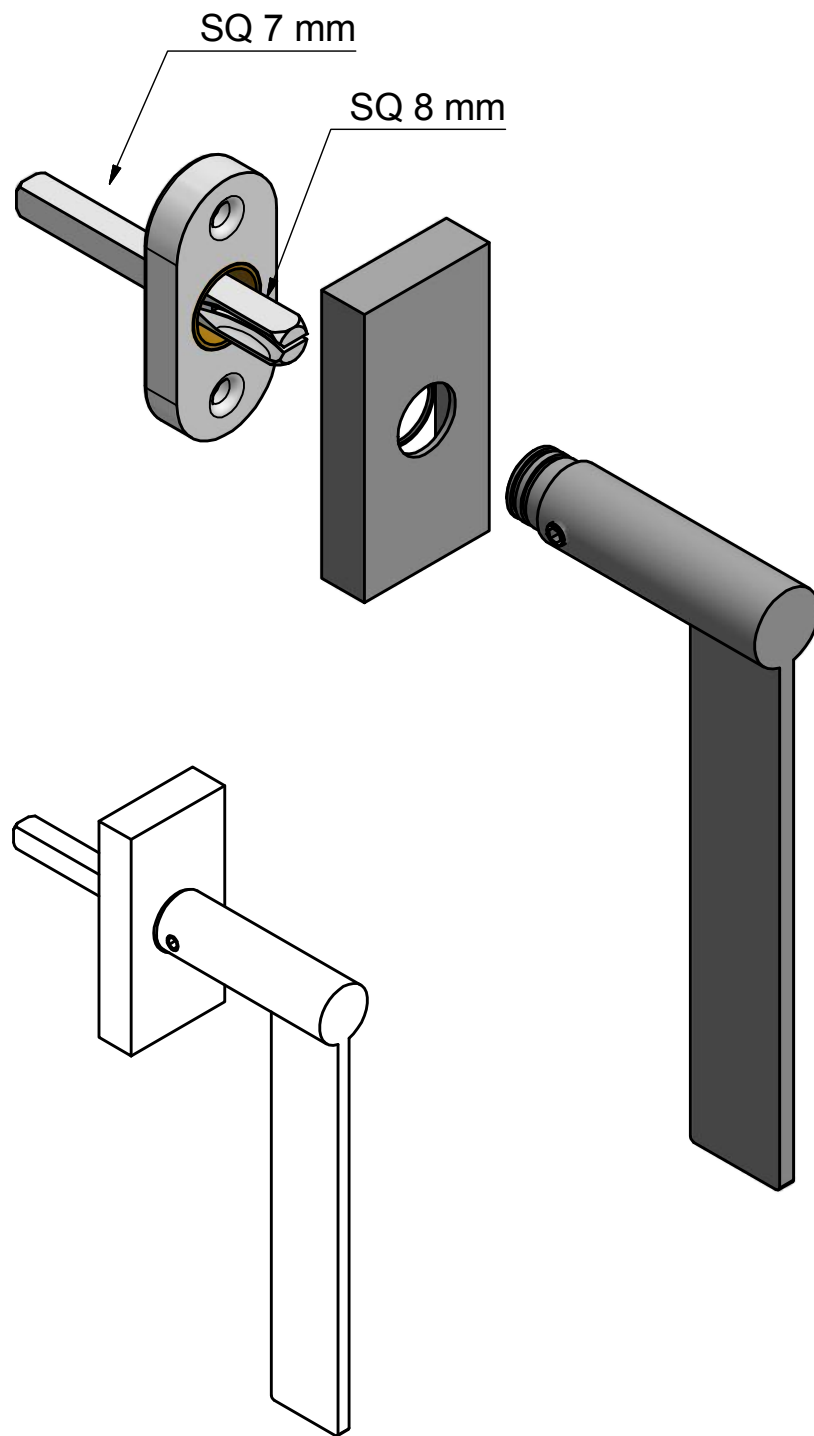

EG-DK

non-locking tilt and turn
window handle
stainless steel

FORMANI®		Part number:	
		Description:	
Doc no.:	1503D130 EG-DK V02.dwg	EG-DK	Format:
Drawn by:	Christian Brimbois		Creation date:
FORMANI HOLLAND B.V. EUROPALAAN 12 6199 AB MAASTRICHT-AIRPORT NL T +31 (0)43 308 90 00 INFO@FORMANI.COM FORMANI.COM		A3	