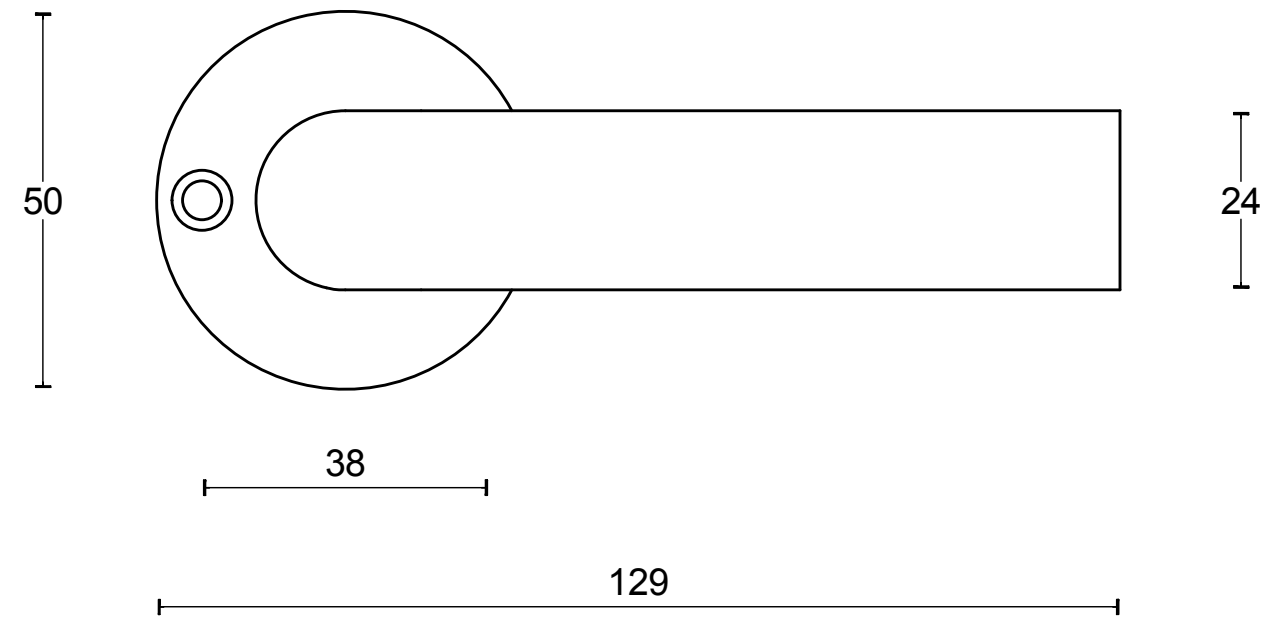

# 1929MRR50

solid unsprung lever handle  
on rose

		Part number:	
		Description:	
Doc no.: 0301D005 1929MRR50 V02.dwg		<b>1929MRR50</b>	Format:
Drawn by: Christian Brimbois	Creation date: 17-12-2014		<b>A3</b>
FORMANI HOLLAND B.V. EUROPALAAN 12 6199 AB MAASTRICHT-AIRPORT NL T +31 (0)43 308 90 00 INFO@FORMANI.COM FORMANI.COM			