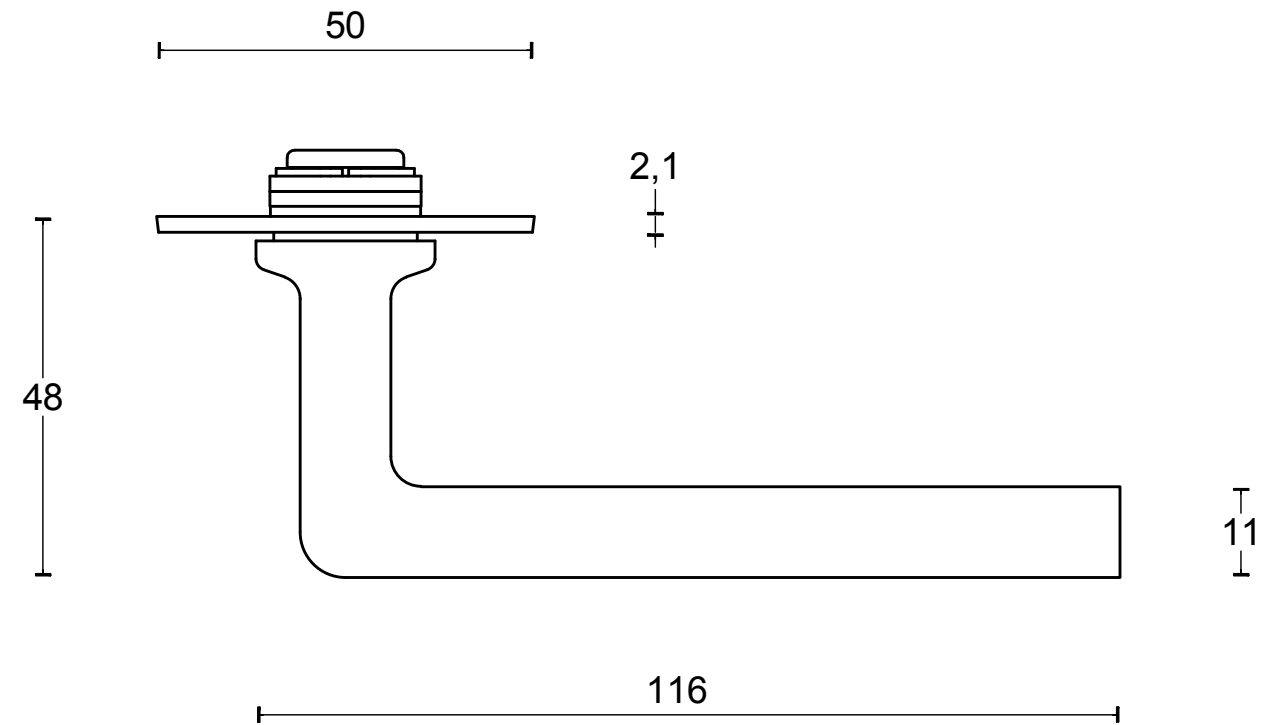

# 1929MRR50

solid unsprung lever handle  
on rose

		Part number:	
		Description:	
Doc no.: 0301D005 1929MRR50 V02.dwg		<b>1929MRR50</b>	Format:
Drawn by: Christian Brimbois	Creation date: 17-12-2014		<b>A3</b>
FORMANI HOLLAND B.V. EUROPALAAN 12 6199 AB MAASTRICHT-AIRPORT NL T +31 (0)43 308 90 00 INFO@FORMANI.COM FORMANI.COM			