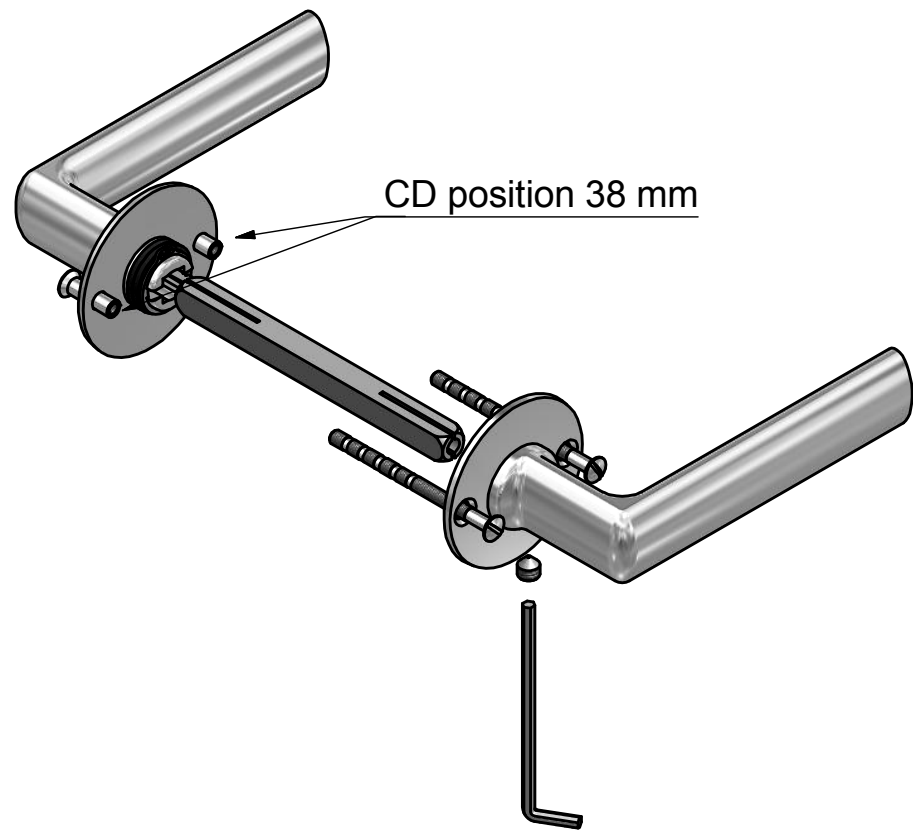

# 1929MRR50

solid unsprung lever handle  
on rose

		Part number:	
		Description:	
Doc no.: 0301D005 1929MRR50 V02.dwg		<b>1929MRR50</b>	Format:
Drawn by: Christian Brimbois	Creation date: 17-12-2014		<b>A3</b>
FORMANI HOLLAND B.V. EUROPALAAN 12 6199 AB MAASTRICHT-AIRPORT NL T +31 (0)43 308 90 00 INFO@FORMANI.COM FORMANI.COM			