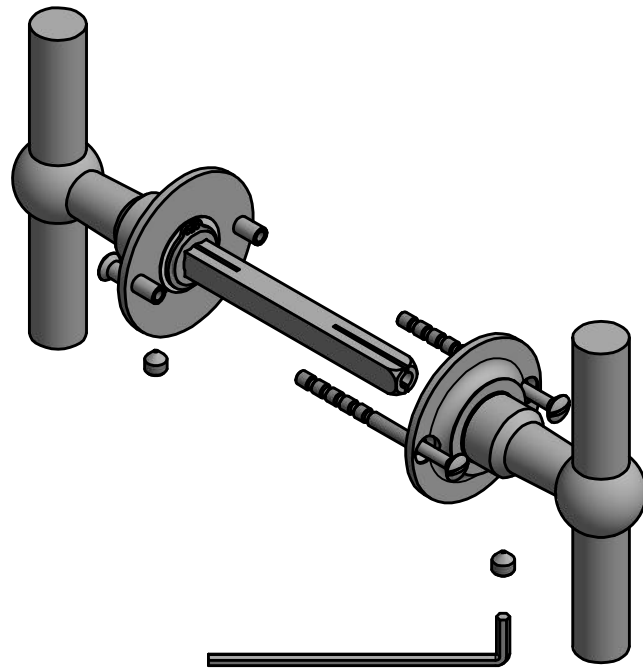

FVT100/48

fixed lever handle on rose
stainless steel

FORMANI®		Part number:	
		FVT100/48	
Doc no.: 1501D080 FVT100 48 V02.dwg			
Drawn by: Christian Brimbois		Creation date: 14-11-2014	
FORMANI HOLLAND B.V. EUROPALAAN 12 6199 AB MAASTRICHT-AIRPORT NL T +31 (0)43 308 90 00 INFO@FORMANI.COM FORMANI.COM			