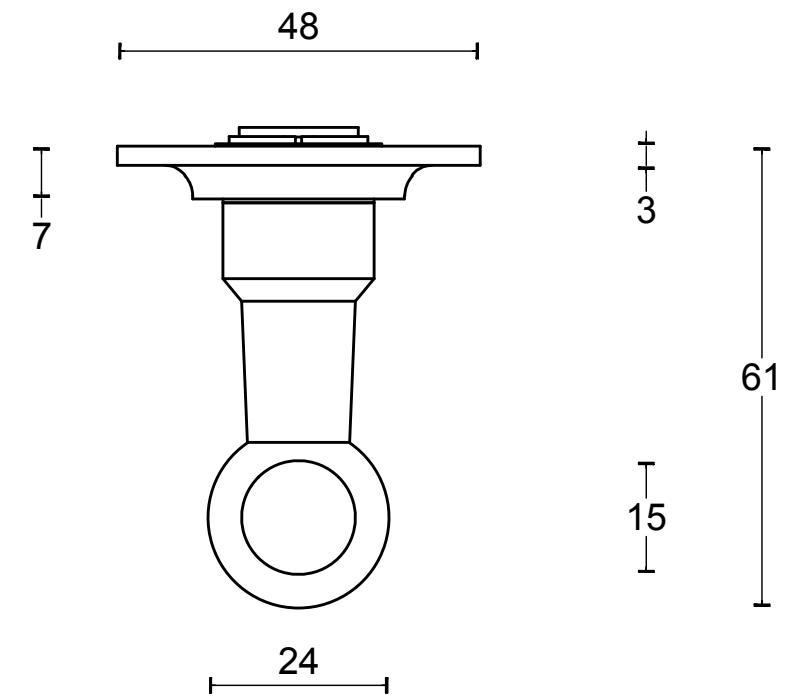

FVT100/48

fixed lever handle on rose
stainless steel

FORMANI®		Part number:	
		FVT100/48	
Doc no.: 1501D080 FVT100 48 V02.dwg			
Drawn by: Christian Brimbois		Creation date: 14-11-2014	
FORMANI HOLLAND B.V. EUROPALAAN 12 6199 AB MAASTRICHT-AIRPORT NL T +31 (0)43 308 90 00 INFO@FORMANI.COM FORMANI.COM			