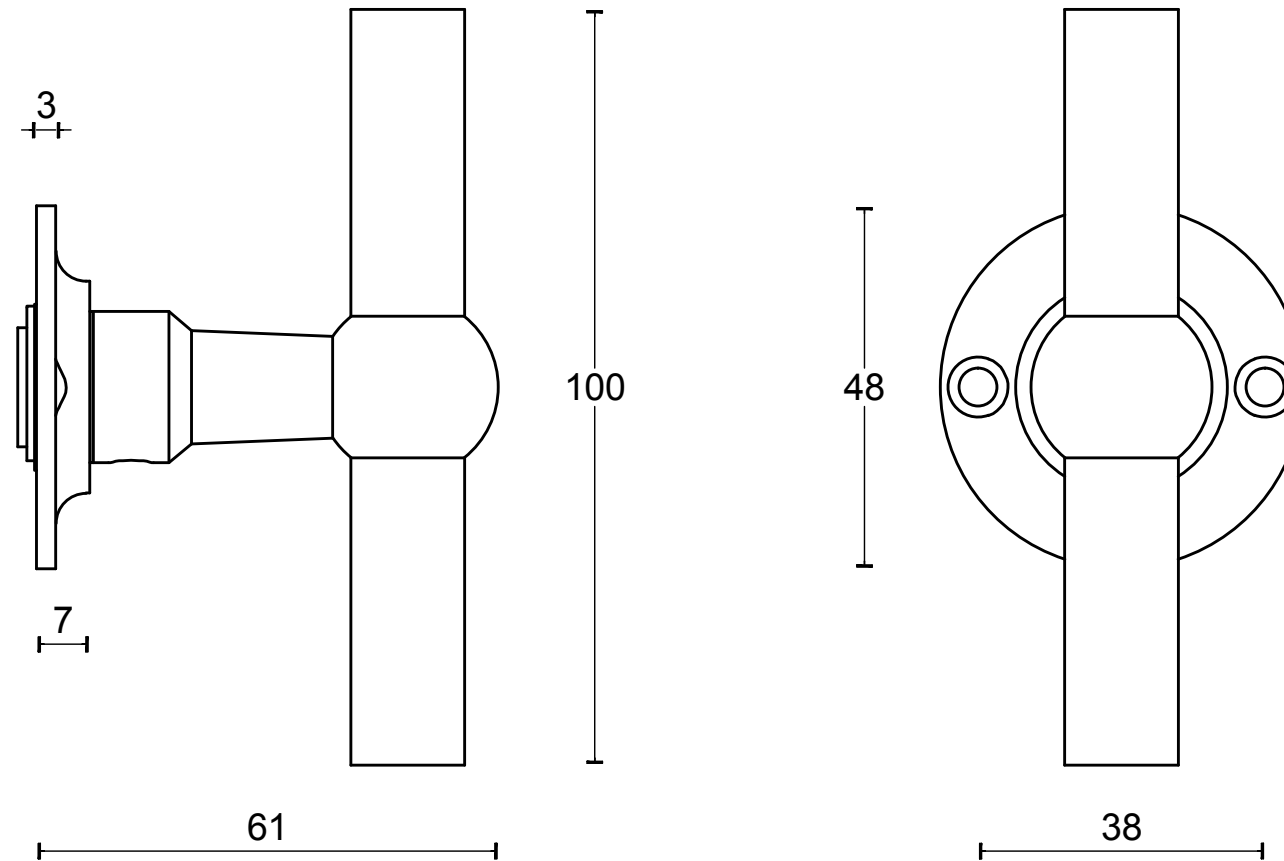

FVT100/48

fixed lever handle on rose
stainless steel

FORMANI®		Part number:	
		FVT100/48	
Doc no.: 1501D080 FVT100 48 V02.dwg			
Drawn by: Christian Brimbois		Creation date: 14-11-2014	
FORMANI HOLLAND B.V. EUROPALAAN 12 6199 AB MAASTRICHT-AIRPORT NL T +31 (0)43 308 90 00 INFO@FORMANI.COM FORMANI.COM			