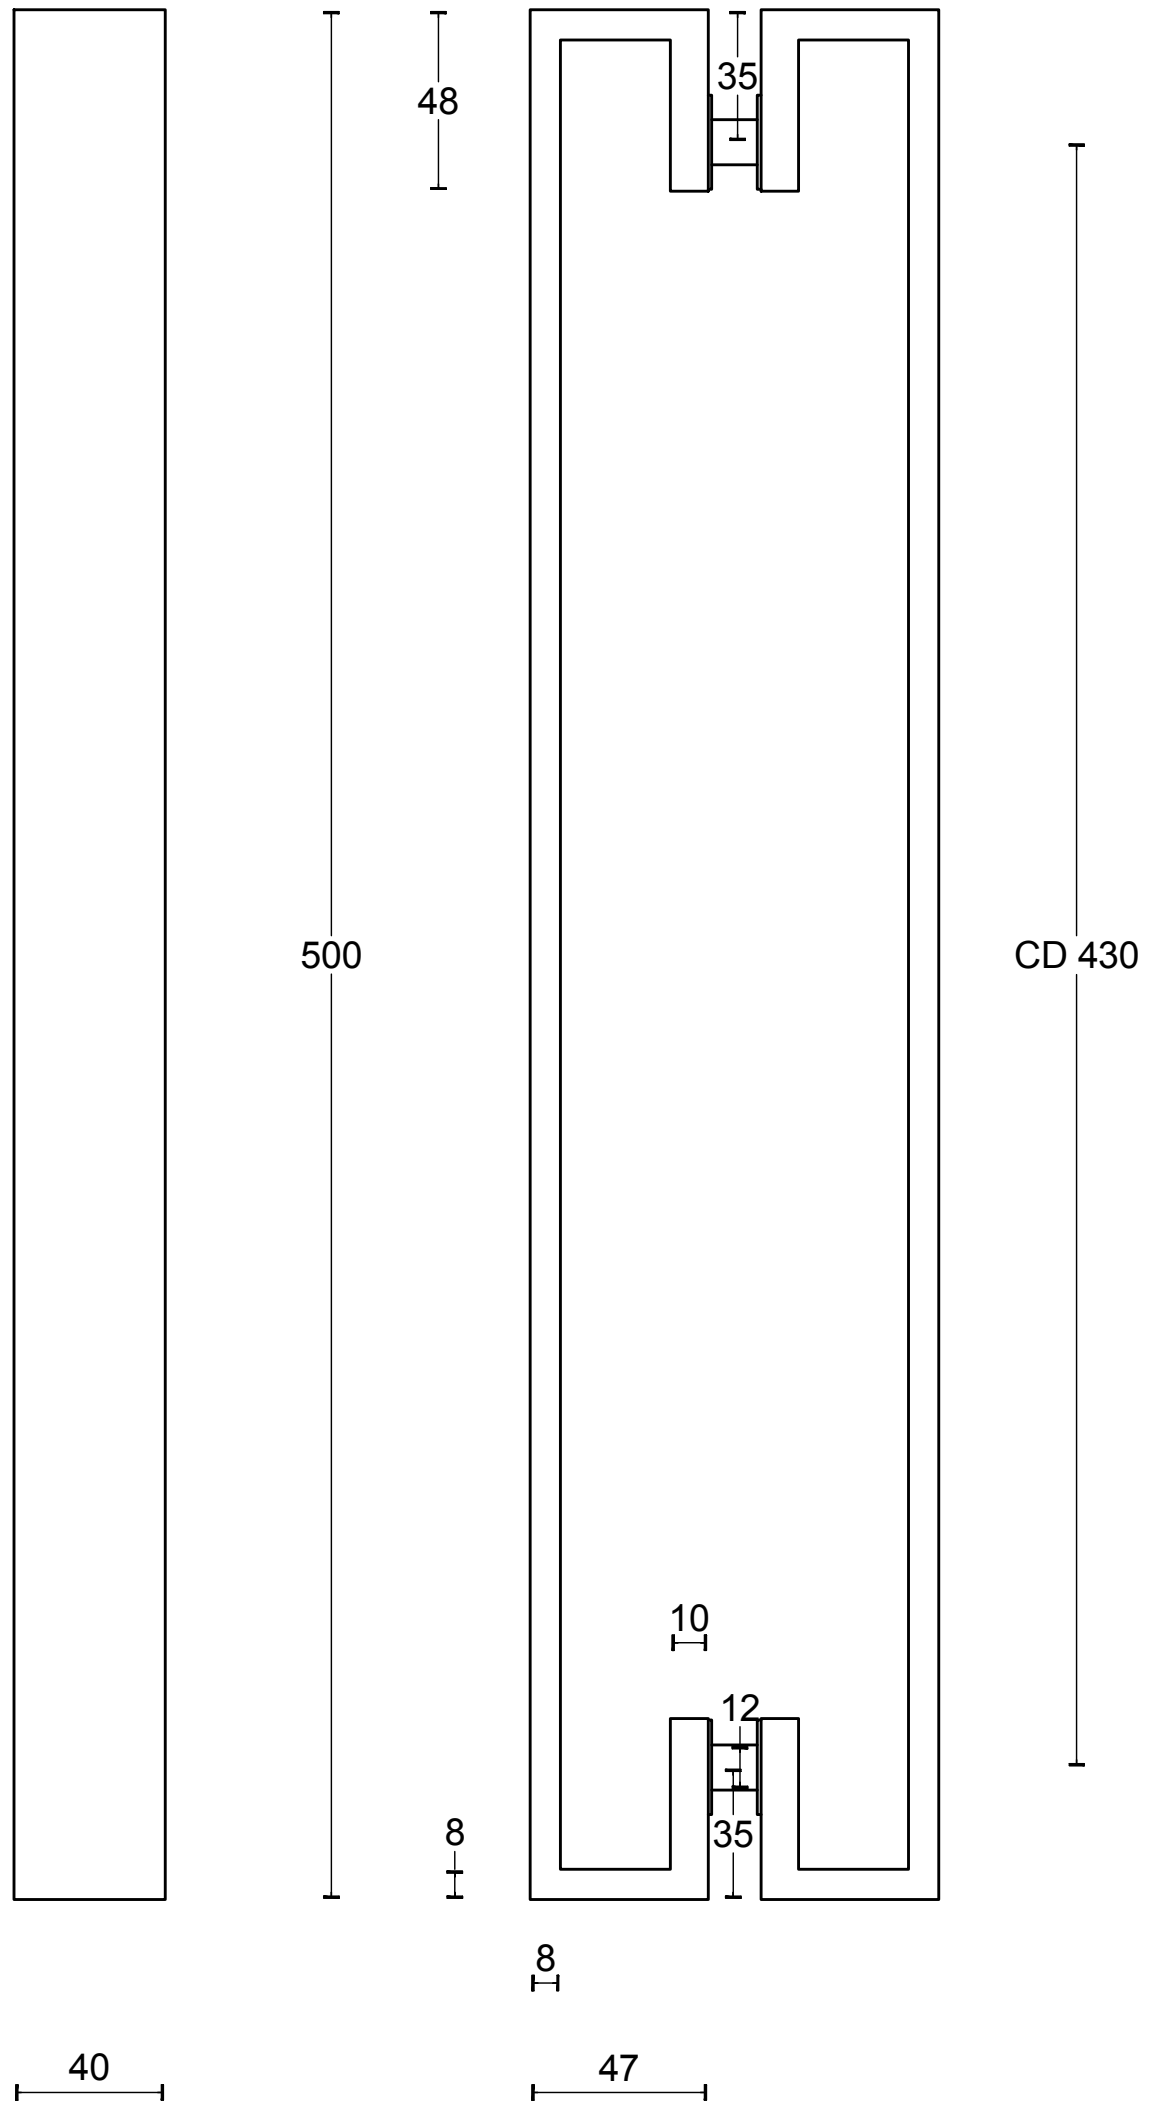

BM500 PA

pull handle
back-to-back fixing
stainless steel

		Part number:	
		Description:	
Doc no.:	3201G001 BM500 PA V02.dwg	BM500 PA	Format:
Drawn by:	Christian Brimbois		Creation date:
Formani Holland B.V. · Amerikalaan 55 · 6199 AE Maastricht Airport · tel: +31 (0)43 308 90 00 · www.formani.nl · info@formani.nl			