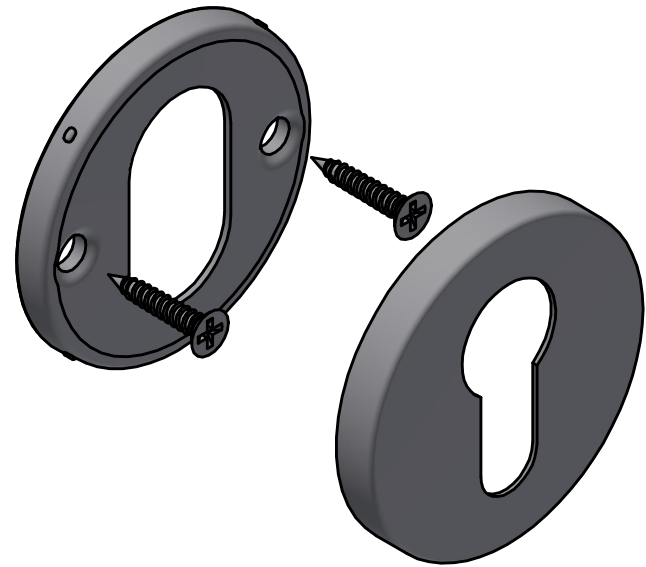

BASICS LBY50

lever handle accessory
profile cylinder escutcheon
stainless steel

52

38

6

FORMANI [®] FORMANI HOLLAND B.V. EUROPALAAN 12 6199 AB MAASTRICHT-AIRPORT NL T +31 (0)43 308 90 00 INFO@FORMANI.COM WWW.FORMANI.COM	Type :	BASICS LBY50	Version:
	Formani filename: 1501Y002_LBY50_V02.dwg	Description: lever handle accessory profile cylinder escutcheon stainless steel	Format A3
	Drawn by: Christian Brimbois		
Creation date: 30-8-2023			