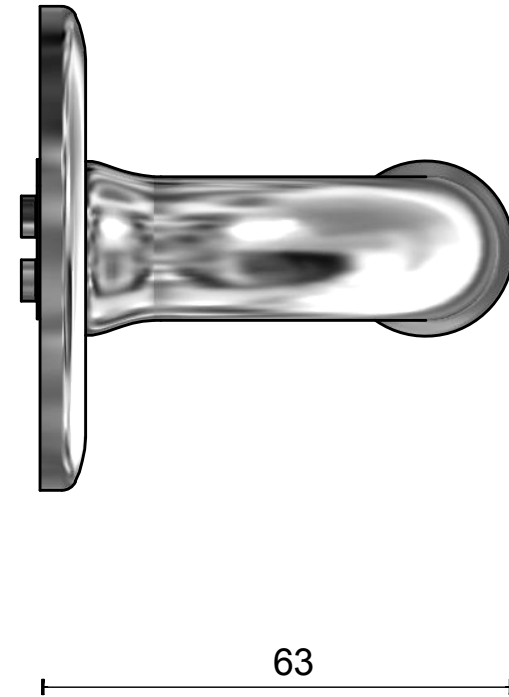

EV101/64

solid sprung lever handle attached to base rose
polished stainless steel

FORMANI®		Part number:	
		Description:	
Doc no.:	3101D002IPXX0 EV101 64 IP V03.dwg	EV101/64 IP	Format:
Drawn by:	Christian Brimbois		Creation date:
Formani Holland B.V. · Amerikalaan 55 · 6199 AE Maastricht Airport · tel: +31 (0)43 308 90 00 · www.formani.nl · info@formani.nl			