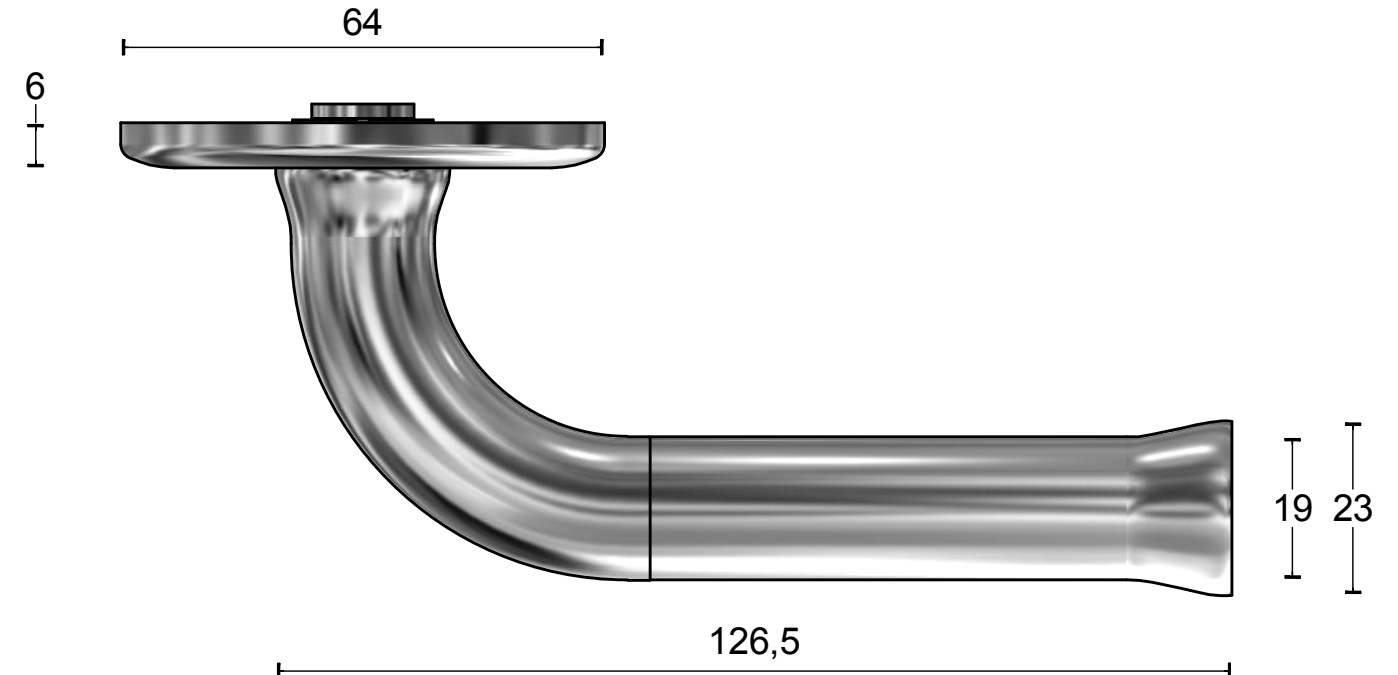

EV101/64

solid sprung lever handle attached to base rose
polished stainless steel

FORMANI®		Part number:	
		Description:	
Doc no.:	3101D002IPXX0 EV101 64 IP V03.dwg	EV101/64 IP	Format:
Drawn by:	Christian Brimbois		Creation date:
Formani Holland B.V. · Amerikalaan 55 · 6199 AE Maastricht Airport · tel: +31 (0)43 308 90 00 · www.formani.nl · info@formani.nl			