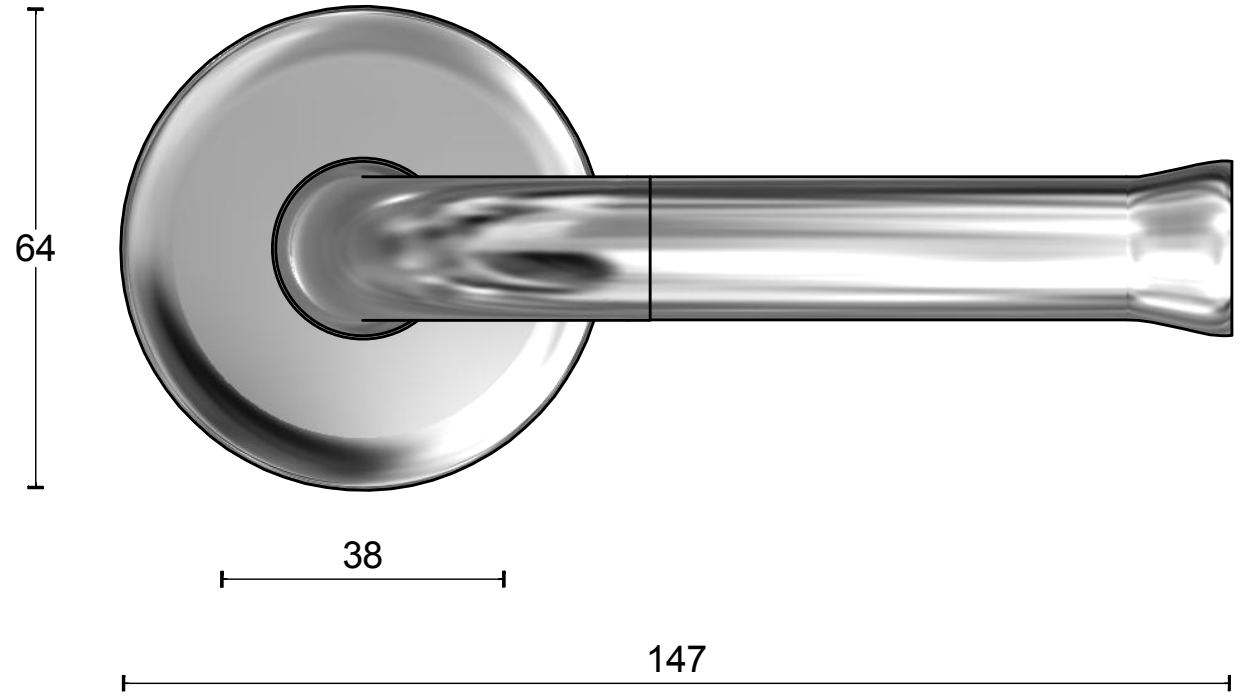

EV101/64

solid sprung lever handle attached to base rose
polished stainless steel

FORMANI®		Part number:	
		Description:	
Doc no.:	3101D002IPXX0 EV101 64 IP V03.dwg	EV101/64 IP	Format:
Drawn by:	Christian Brimbois		Creation date:
Formani Holland B.V. · Amerikalaan 55 · 6199 AE Maastricht Airport · tel: +31 (0)43 308 90 00 · www.formani.nl · info@formani.nl			