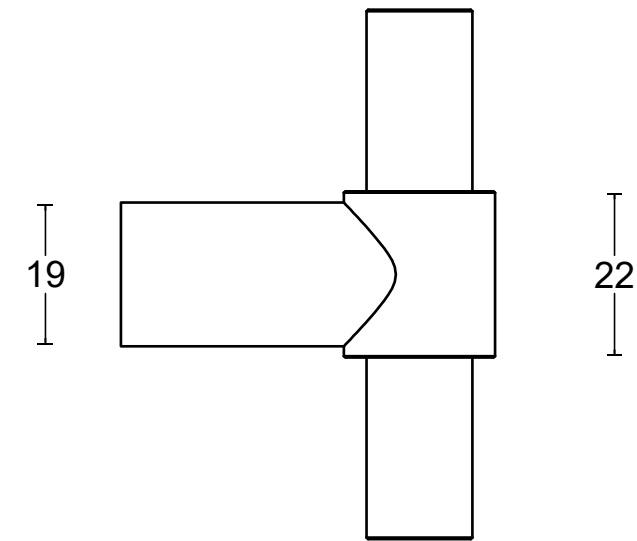

ONE PB14
 solid cabinet knob
 stainless steel

14

20

70

19

22

50

FORMANI®

Creation date: 21-11-2023

Description:

**solid cabinet knob
 stainless steel**

Format

A3