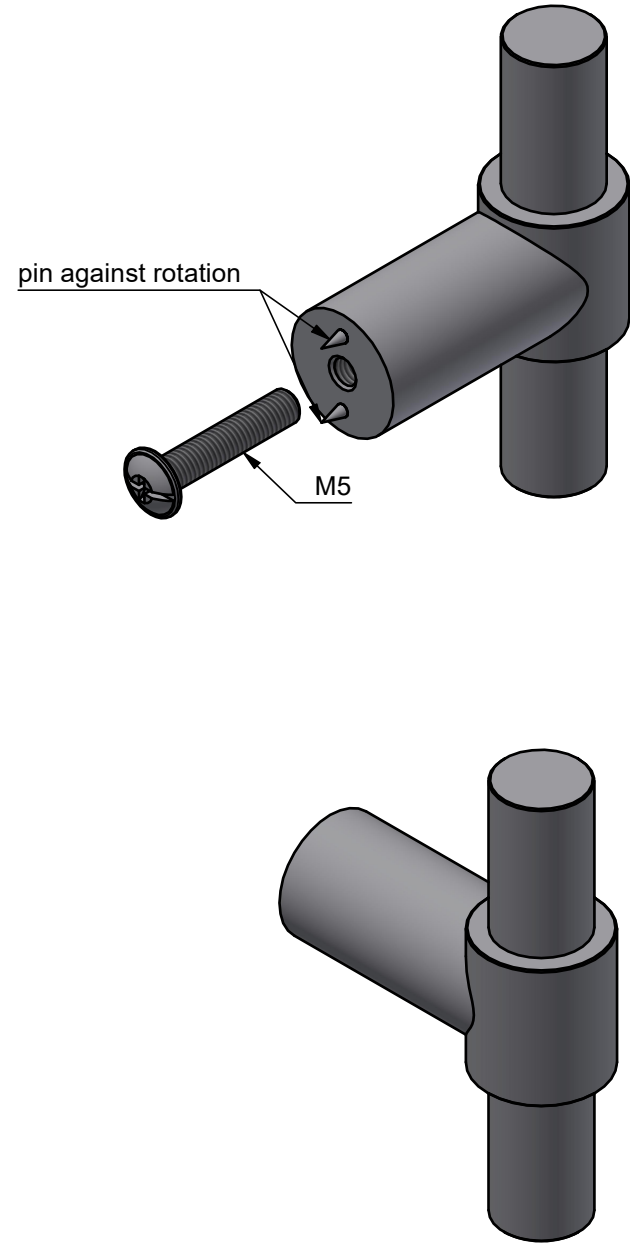

ONE PB14
 solid cabinet knob
 stainless steel

14

20

70

19

22

50

FORMANI®

Creation date: 21-11-2023

Description:

**solid cabinet knob
 stainless steel**

Format

A3