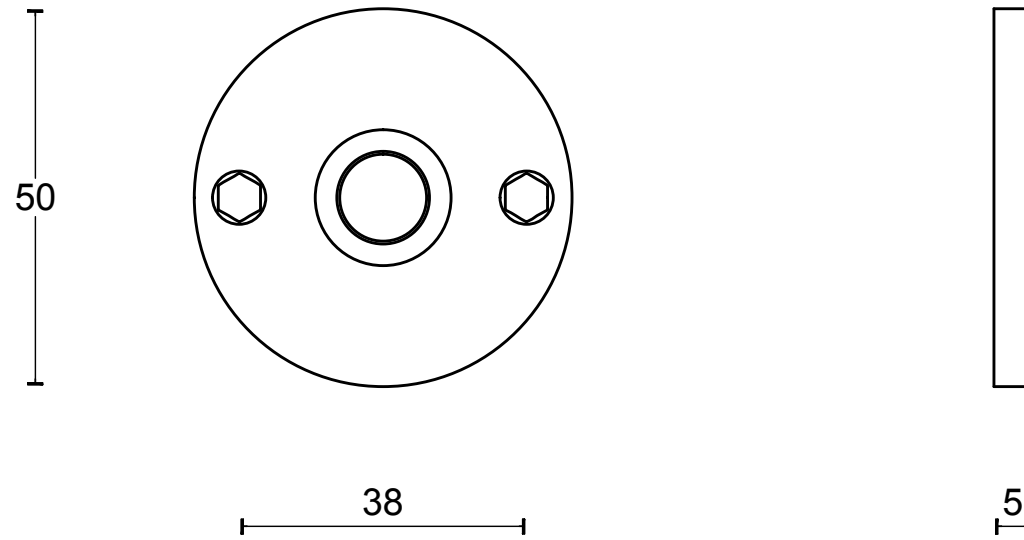

PB52

bell push with stainless steel button

FORMANI®		Part number:	
		Description: PB52	
Doc no.: 2702Z001 PB52 V02.dwg	Creation date: 13-12-2011	Format: A3	
Drawn by: Christian			
Formani Holland B.V. · Amerikalaan 55 · 6199 AE Maastricht Airport · tel: +31 (0)43 308 90 00 · www.formani.nl · info@formani.nl			