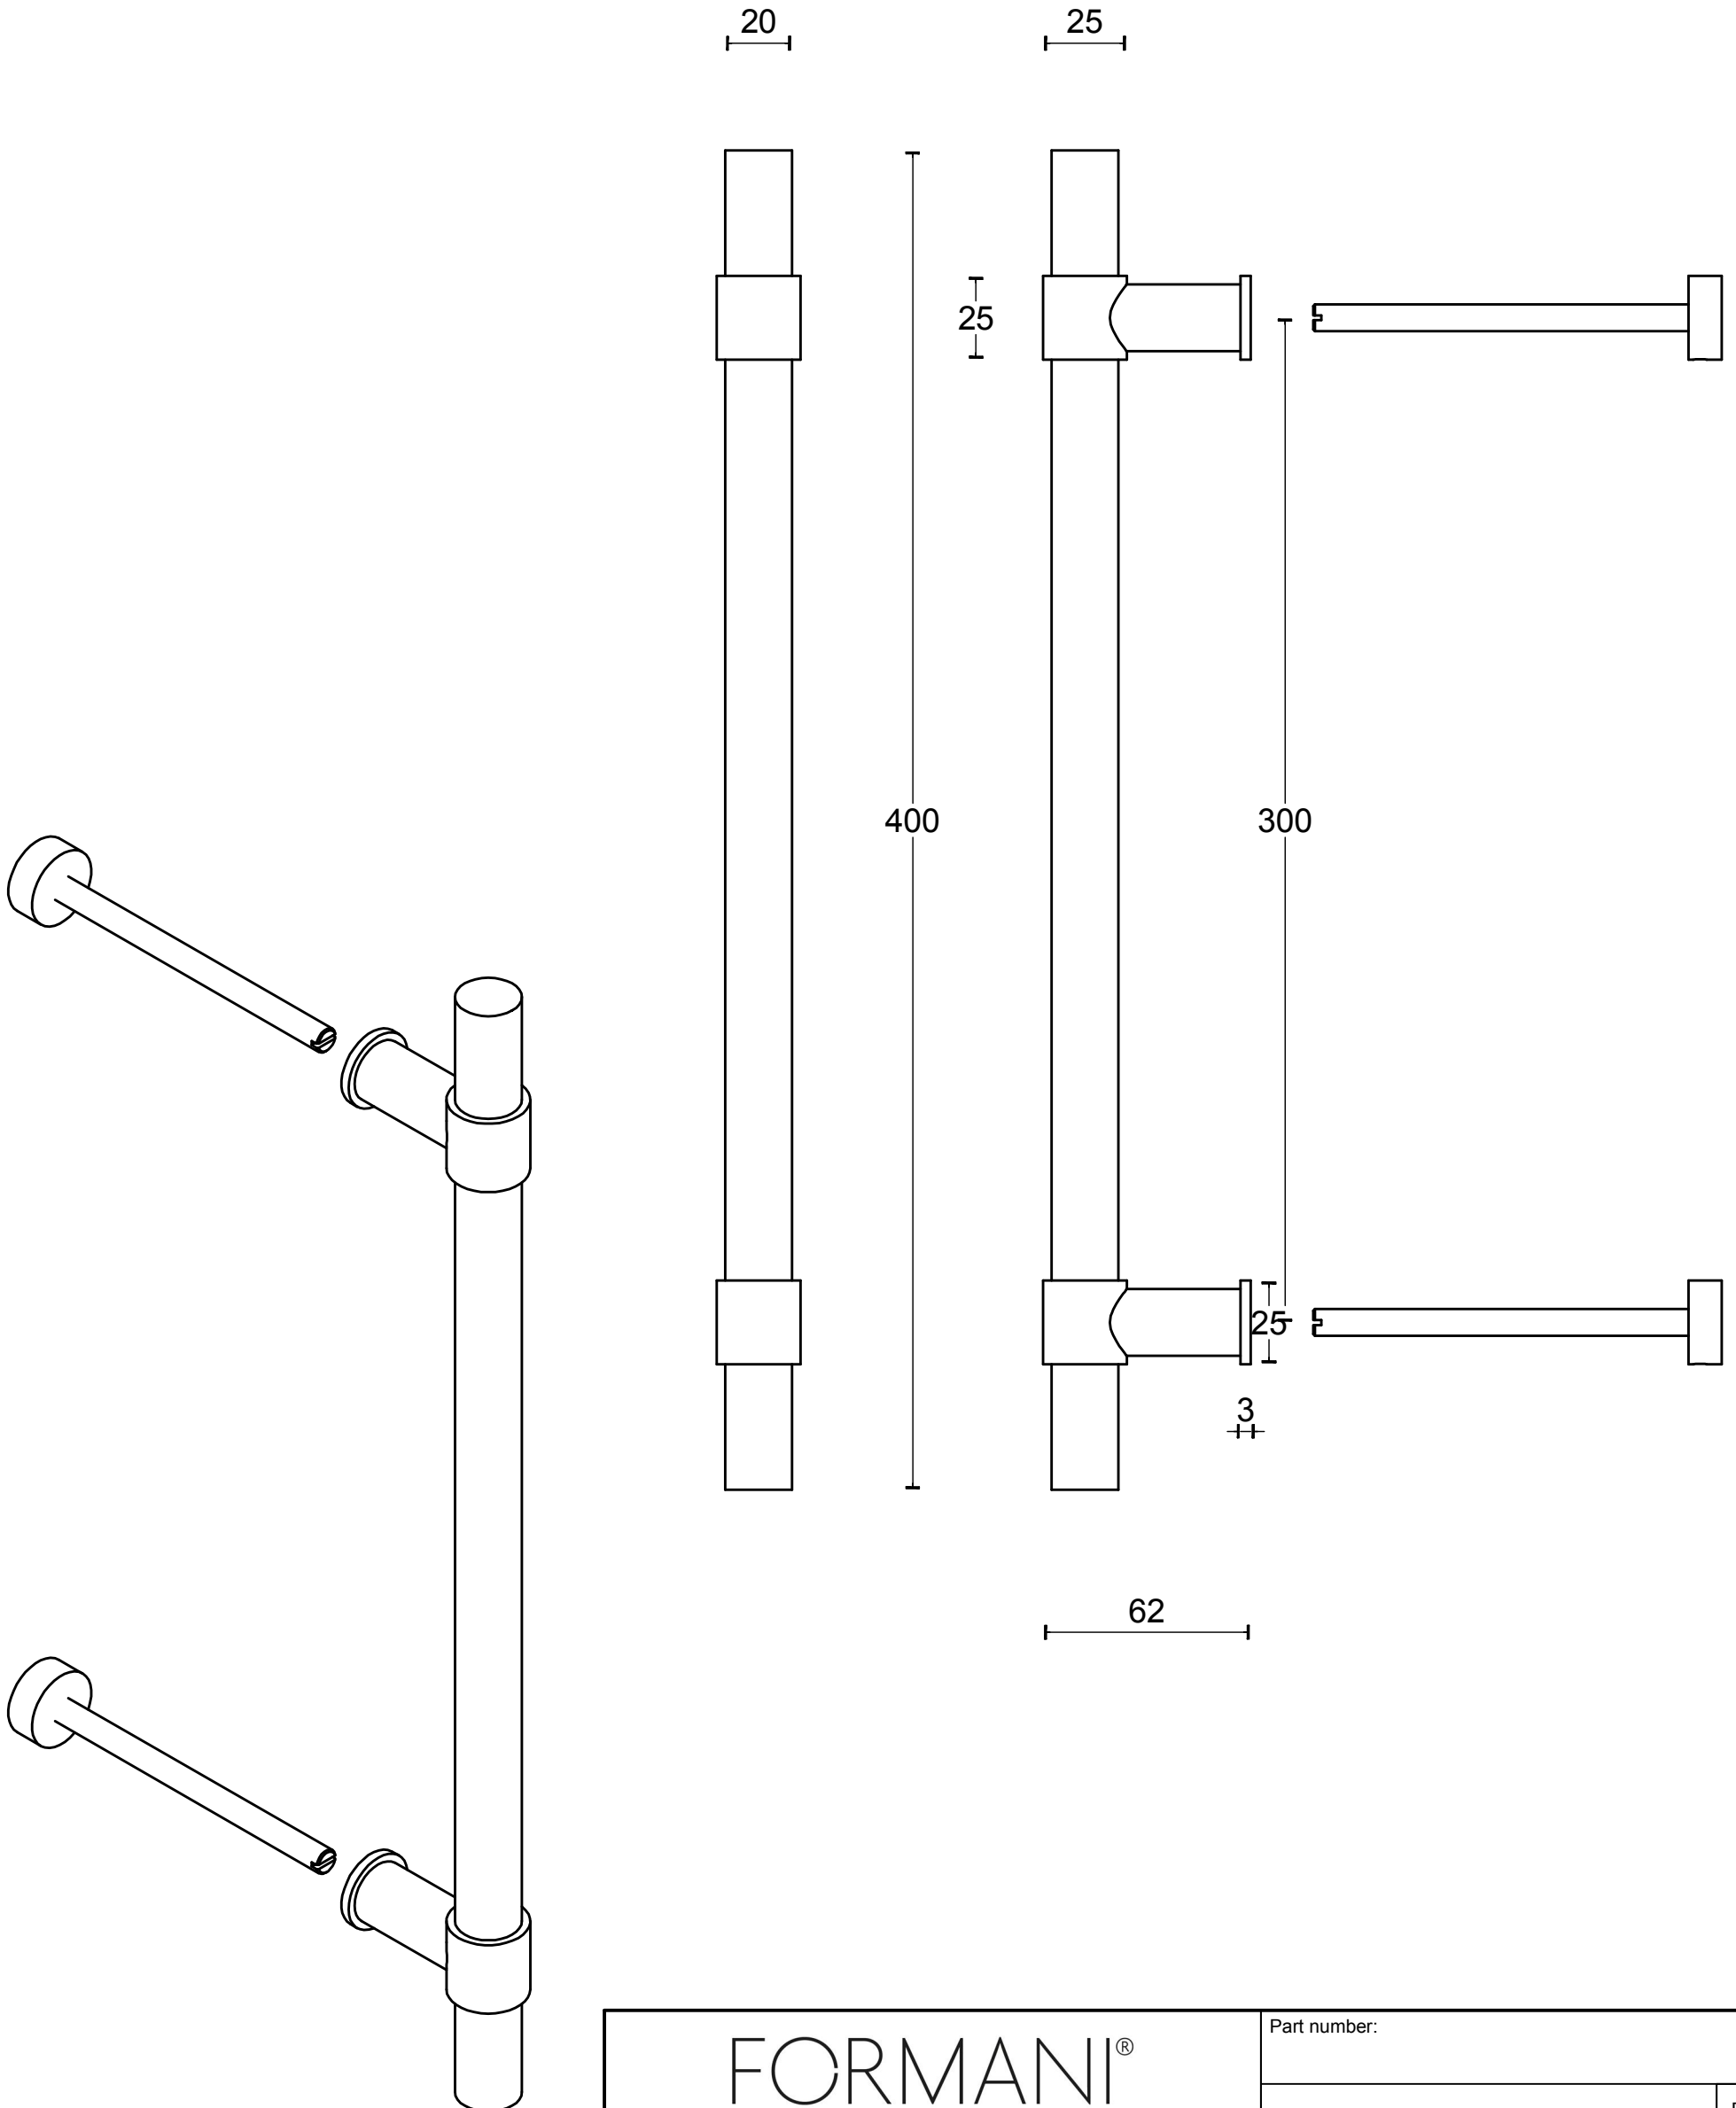

PB400 PS

pull handle
bolt through fixing
stainless steel

		Part number:	
		Description:	
Doc no.: 2701G001 PB400 PS V01.dwg		PB400 PS	Format:
Drawn by: Christian Brimbois	Creation date: 25-3-2013		A3
Formani Holland B.V. · Amerikalaan 55 · 6199 AE Maastricht Airport · tel: +31 (0)43 308 90 00 · www.formani.nl · info@formani.nl			