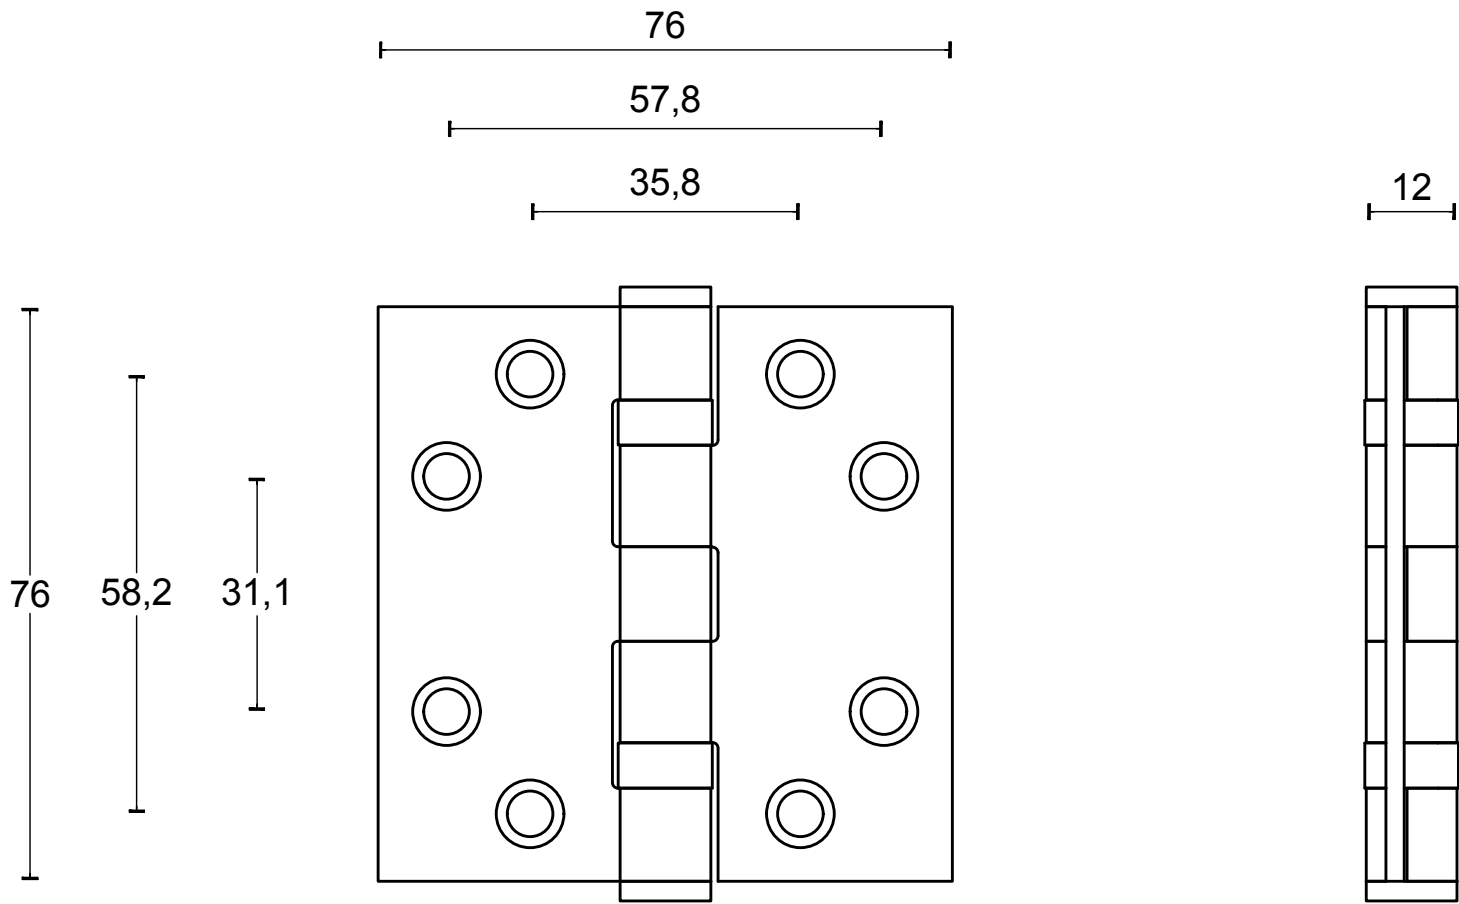

LBS7676

doorhinge

FORMANI®		Part number:	
		Description:	
Doc no.:	1513Z001 LBS7676 V01.dwg	LBS7676	Format:
Drawn by:	Christian Brimbois		Creation date:
FORMANI HOLLAND B.V. EUROPALAAN 12 6199 AB MAASTRICHT-AIRPORT NL T +31 (0)43 308 90 00 INFO@FORMANI.COM FORMANI.COM			