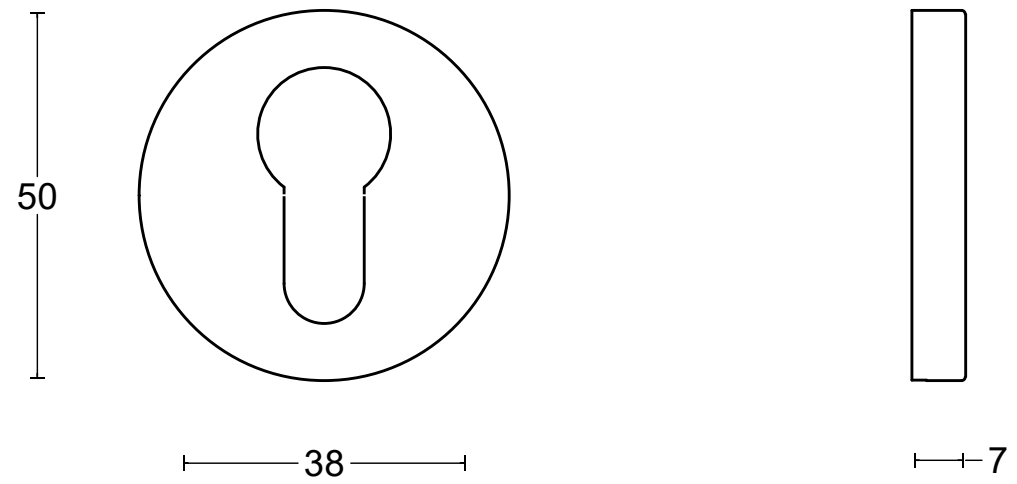

TIMELESS MYC50

profile cylinder
escutcheon

FORMANI [®] FORMANI HOLLAND B.V. EUROPALAAN 12 6199 AB MAASTRICHT-AIRPORT NL T +31 (0)43 308 90 00 INFO@FORMANI.COM WWW.FORMANI.COM	Type :	TIMELESS MYC50	Version:	V01	
	Formani filename: 0301Y002_MYC50_V02.dwg	Description:	profile cylinder escutcheon	Format	A3
	Drawn by: Christian Brimbois				
Creation date: 23-2-2023					