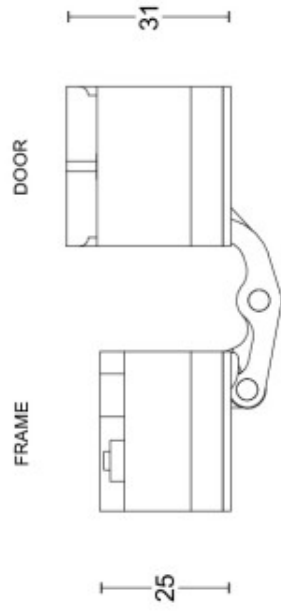

BASICS LBS3D140

3D adjustable concealed hinge

Version:	Type :	FORMANI HOLLAND B.V. EUROPALAN 12 6199 AS MAASTRICHT-AIRPORT NL T: +31 (0)43 303 9500 WWW.FORMANI.COM WWW.FORMANI.COE
	BASICS LBS3D140	
	Description:	
	3D adjustable concealed hinge	
	Format	A3
Formani filename: 1513Z010_LBS3D140_V01.dwg		
Drawn by: Semih Aslan		
Creation date: 8-10-2025