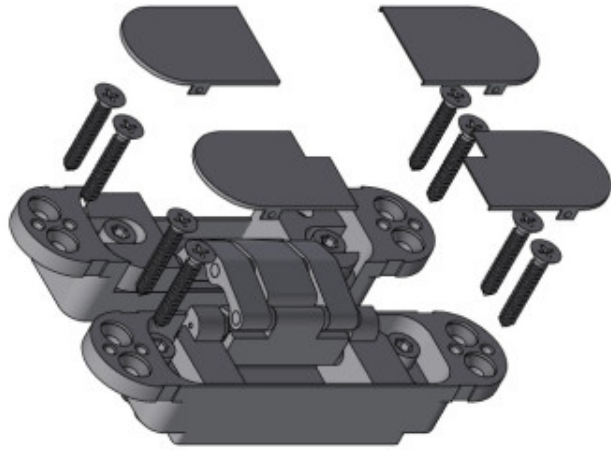

LBS3D140

3D hinge

Product information

Code: 1513Z010CHXX0

Finish: PVD champagne

UNIT: Piece

Collection: BASICS

Designer: Formani

BASICS LBS3D140

3D adjustable concealed hinge

Version:	Type :	FORMANI HOLLAND B.V. EUROPALAN 12 6199 AS MAASTRICHT-AIRPORT NL T: +31 (0)43 303 9500 WWW.FORMANI.COM WWW.FORMANI.COE
	BASICS LBS3D140	
	Description:	
	3D adjustable concealed hinge	
	Format	A3
Formani filename: 1513Z010_LBS3D140_V01.dwg		
Drawn by: Semih Aslan		
Creation date: 8-10-2025		