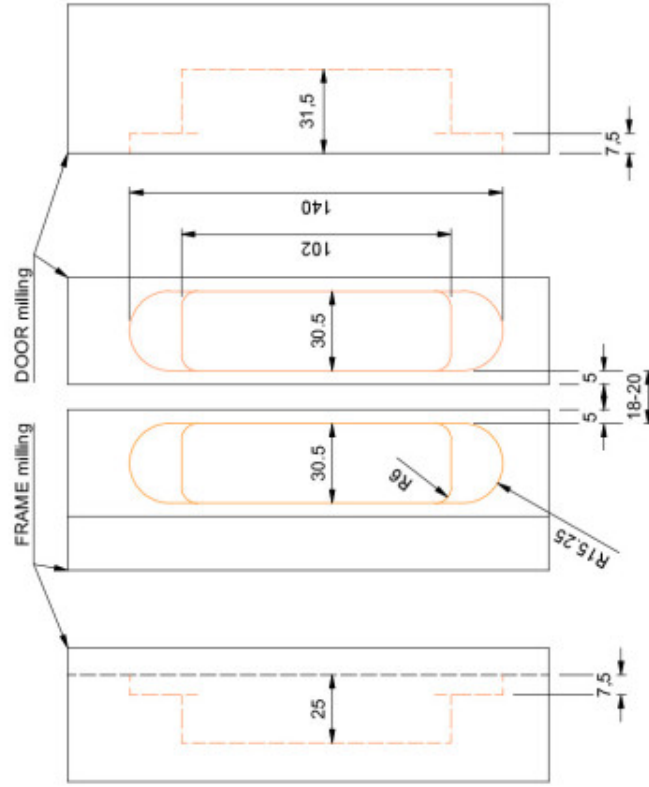

BASICS LBS3D140

3D adjustable concealed hinge

Version:	Type :	FORMANI HOLLAND B.V. EUROPALAN 12 6199 AS MAASTRICHT-AIRPORT NL T: +31 (0)43 303 9500 WWW.FORMANI.COM WWW.FORMANI.COE
	BASICS LBS3D140	
	Description:	
	3D adjustable concealed hinge	
	Format	A3
Formani filename: 1513Z010_LBS3D140_V01.dwg		
Drawn by: Semih Aslan		
Creation date: 8-10-2025		