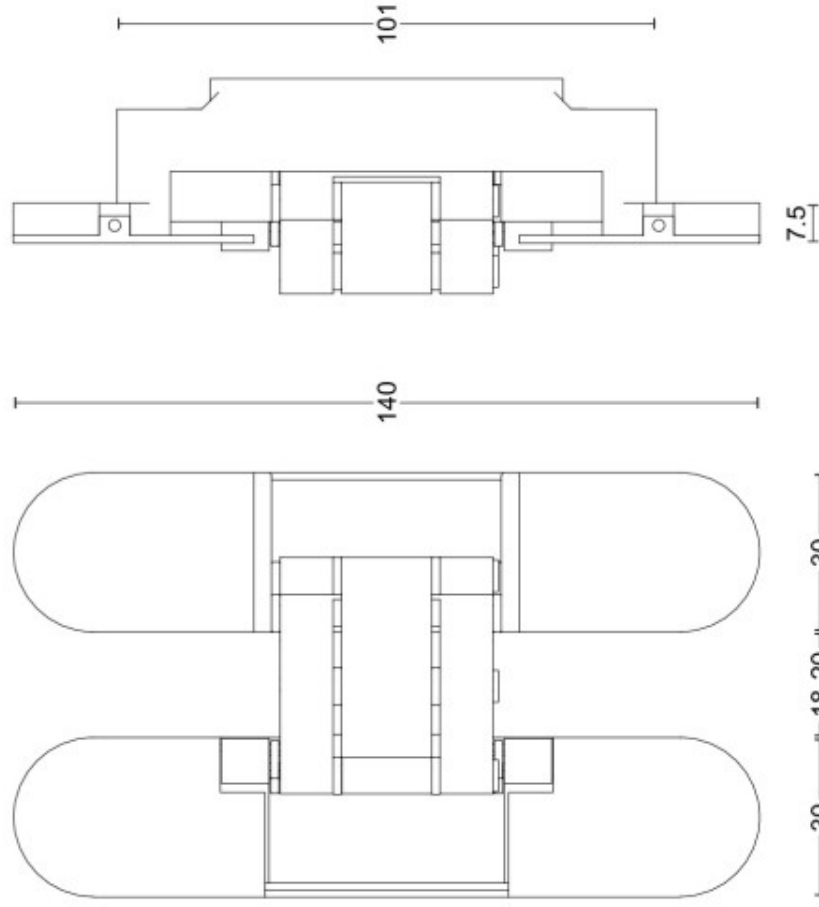

BASICS LBS3D140

3D adjustable concealed hinge

Version:	Type :	FORMANI HOLLAND B.V. EUROPALAN 12 6199 AS MAASTRICHT-AIRPORT NL T: +31 (0)43 303 9500 WWW.FORMANI.COM WWW.FORMANI.COE
	BASICS LBS3D140	
	Description:	
	3D adjustable concealed hinge	
	Format	A3
Formani filename: 1513Z010_LBS3D140_V01.dwg		
Drawn by: Semih Aslan		
Creation date: 8-10-2025