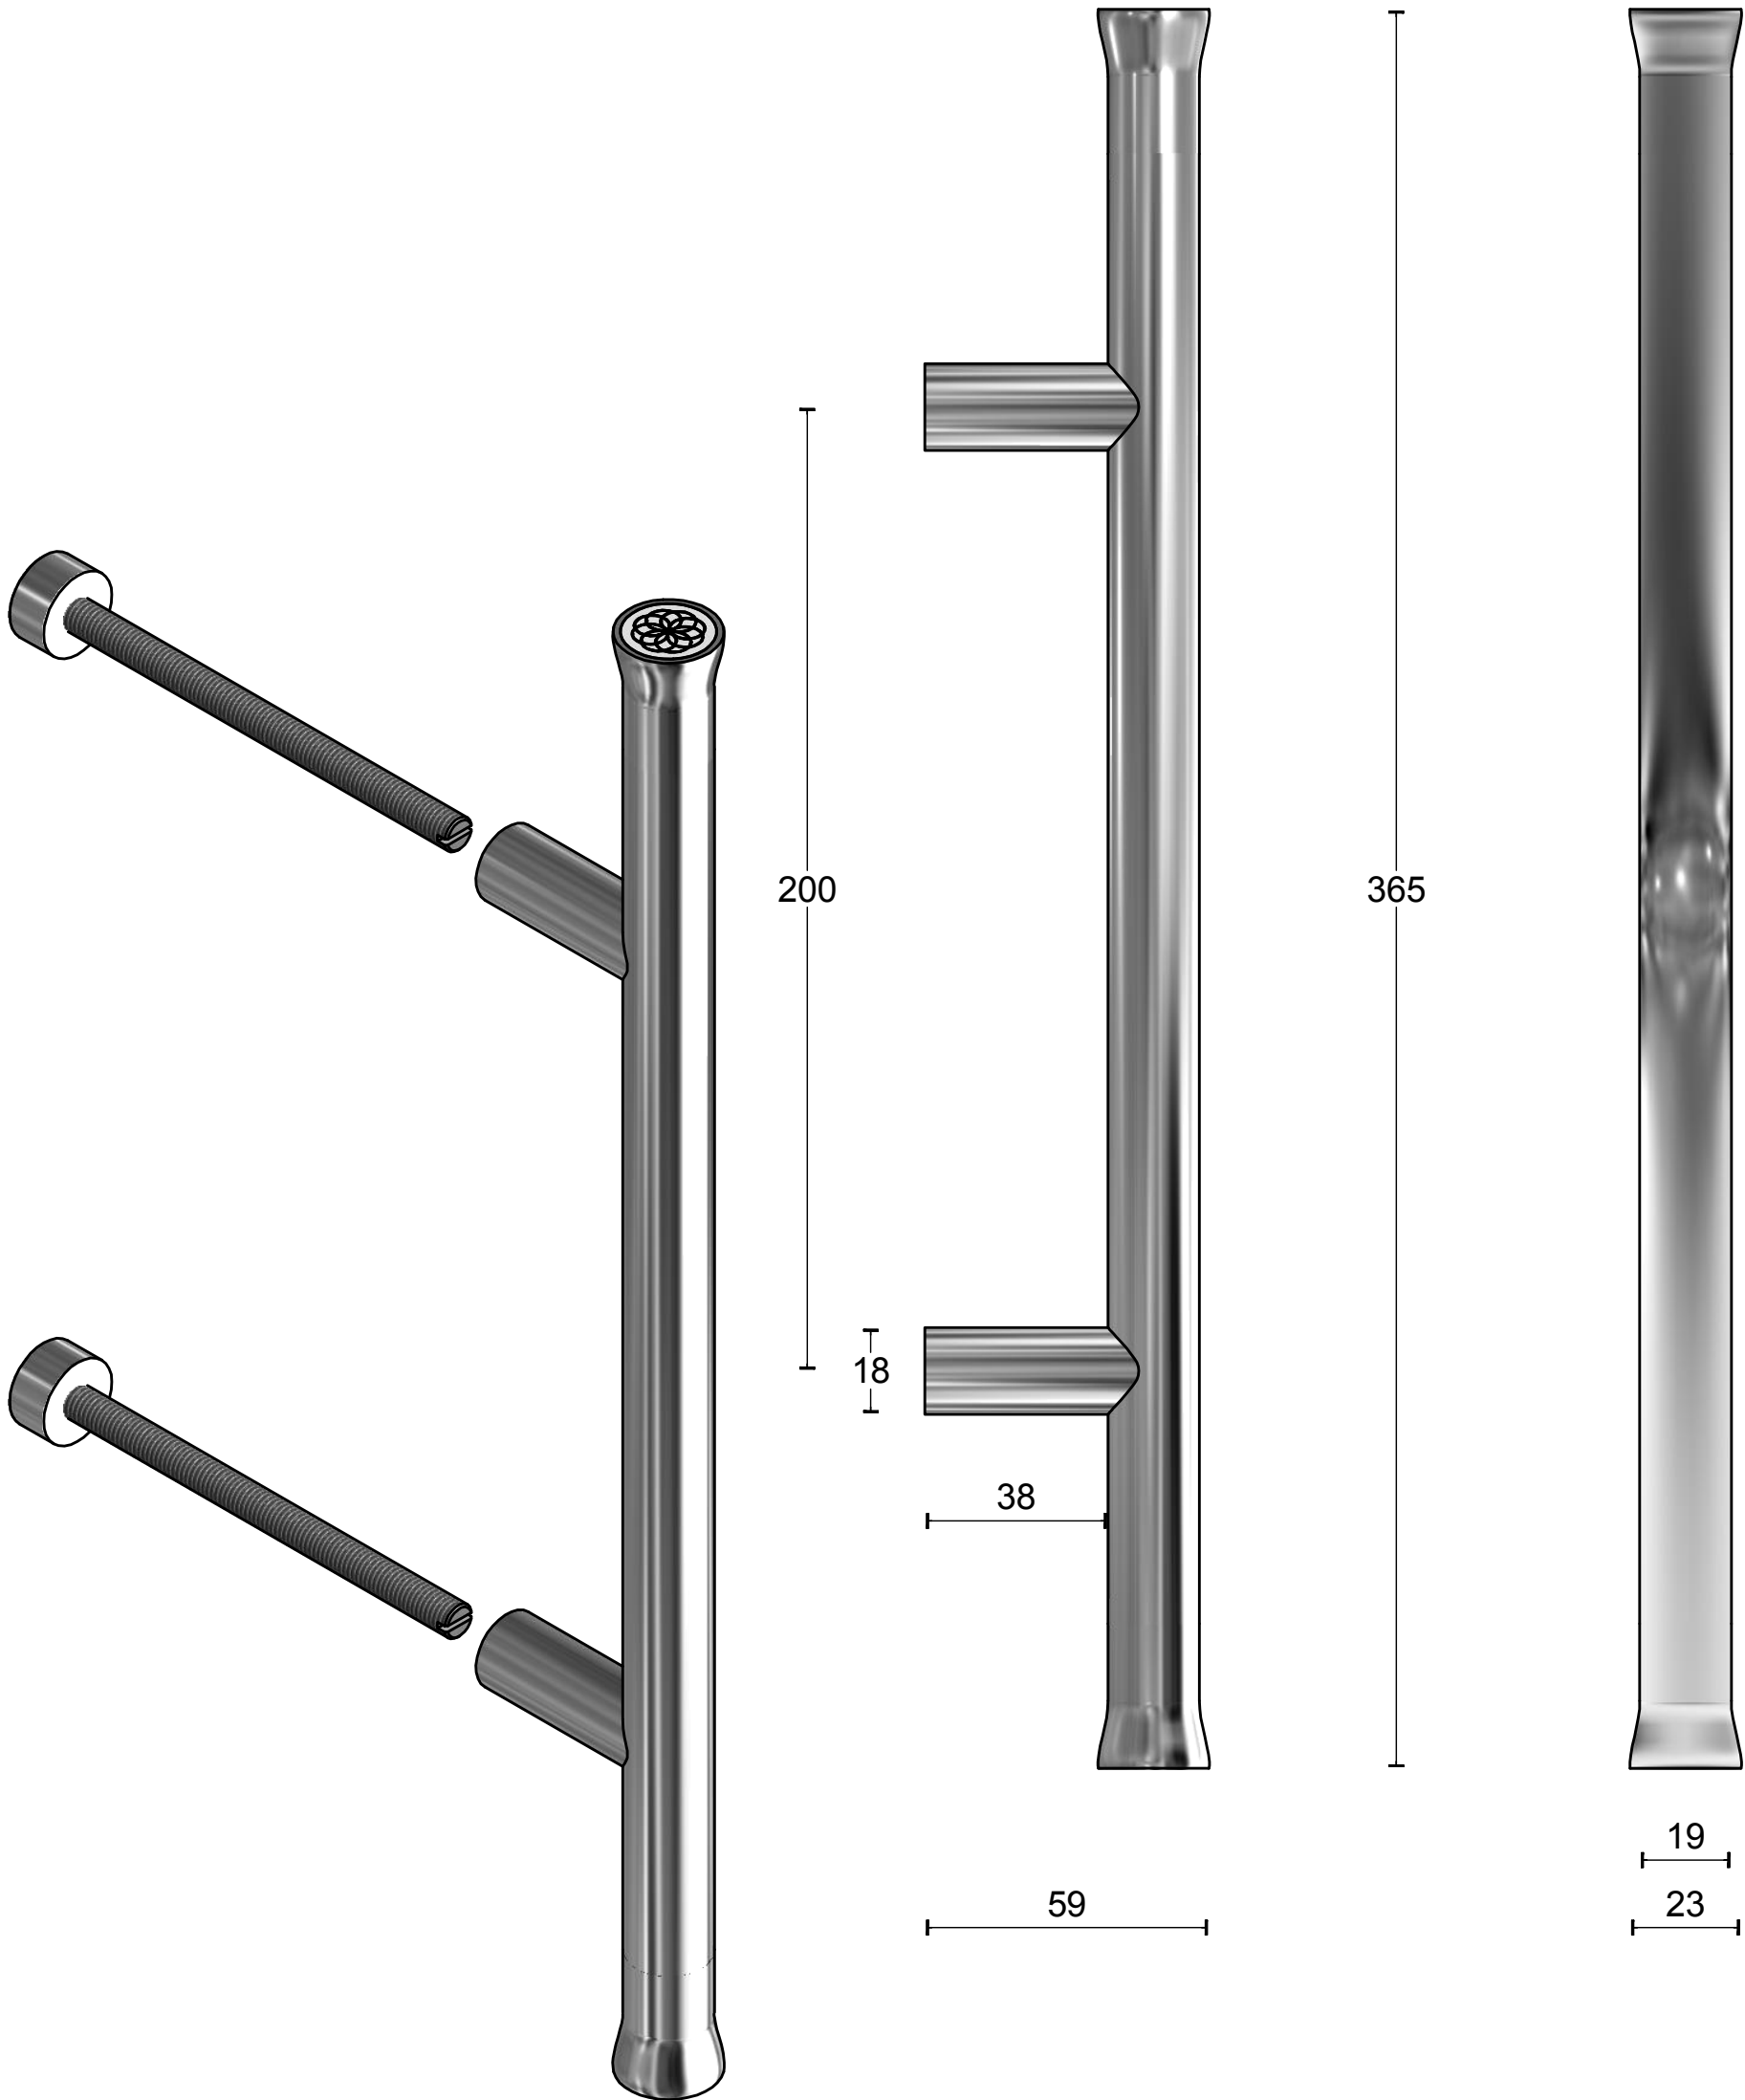

EV365 PS

solid pull handle
 bolt through fixing
 polished stainless steel

<h1>FORMANI®</h1>		Part number:	
		Description:	
Doc no.:	3101G001IPXX2 EV365 PS IP V02.dwg	EV365 PS IP	Format:
Drawn by:	Christian Brimbois		Creation date:
Formani Holland B.V. · Amerikalaan 55 · 6199 AE Maastricht Airport · tel: +31 (0)43 308 90 00 · www.formani.nl · info@formani.nl			