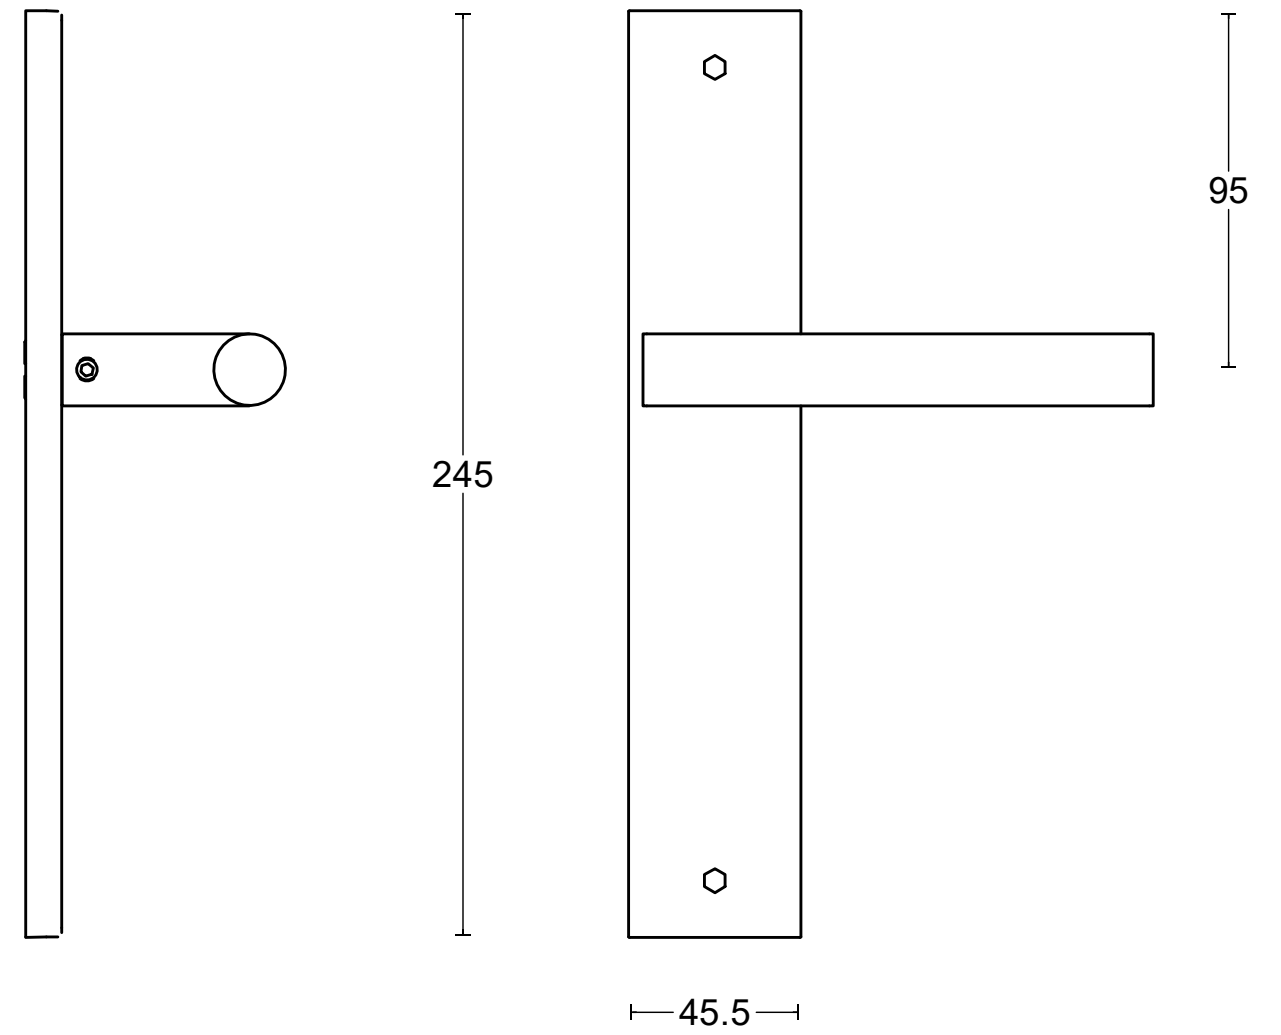

BASICS LB7-19P14SFC

sprung lever handle attached to plate
stainless steel

<p>FORMANI®</p> <p>FORMANI HOLLAND B.V. EUROPALAAN 12 6199 AB MAASTRICHT-AIRPORT NL T +31 (0)43 308 90 00 INFO@FORMANI.COM WWW.FORMANI.COM</p>	<p>Type : BASICS LB7-19P14SFC</p>	<p>Version:</p>
	<p>Description: sprung lever handle attached to plate stainless steel</p>	<p>Format A3</p>
	<p>Formani filename: 1501D250_LB7-19P14SFC_V01.dwg</p> <p>Drawn by: Semih Aslan</p> <p>Creation date: 3-12-2025</p>	