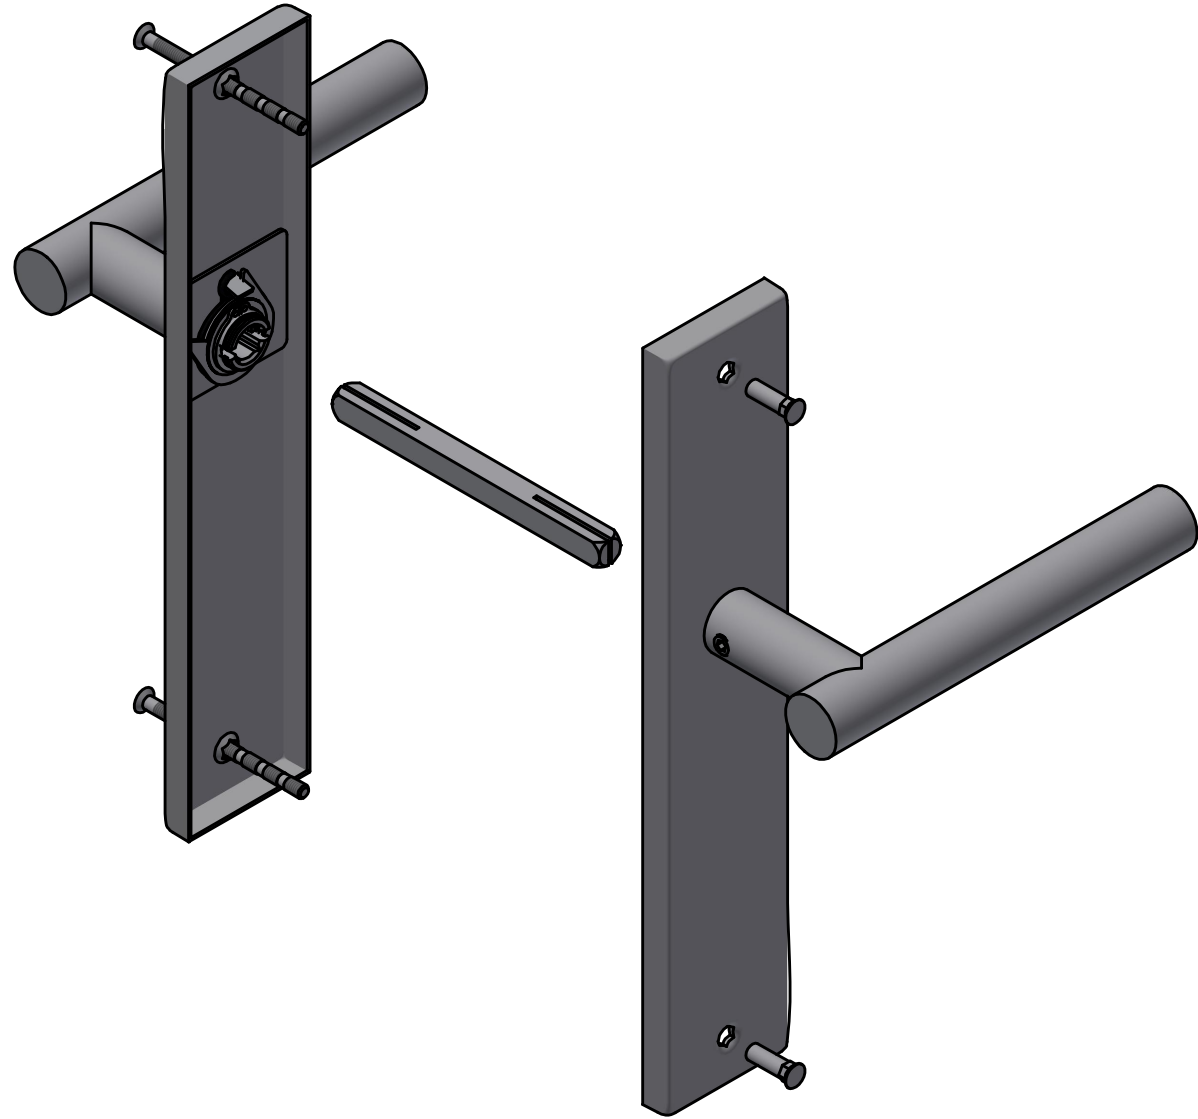

BASICS LB7-19P14SFC

sprung lever handle attached to plate
stainless steel

<p>FORMANI®</p> <p>FORMANI HOLLAND B.V. EUROPALAAN 12 6199 AB MAASTRICHT-AIRPORT NL T +31 (0)43 308 90 00 INFO@FORMANI.COM WWW.FORMANI.COM</p>	<p>Type : BASICS LB7-19P14SFC</p>	<p>Version:</p>
	<p>Description: sprung lever handle attached to plate stainless steel</p>	<p>Format A3</p>
	<p>Formani filename: 1501D250_LB7-19P14SFC_V01.dwg</p> <p>Drawn by: Semih Aslan</p> <p>Creation date: 3-12-2025</p>	