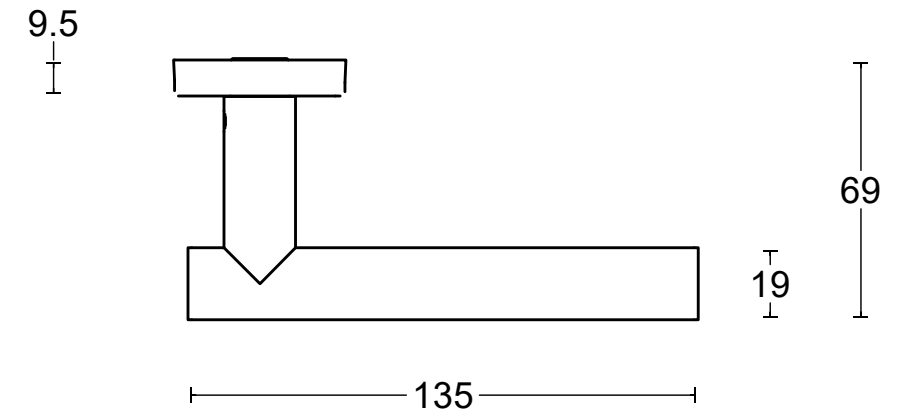

BASICS LB7-19P14SFC

sprung lever handle attached to plate
stainless steel

<p>FORMANI®</p> <p>FORMANI HOLLAND B.V. EUROPALAAN 12 6199 AB MAASTRICHT-AIRPORT NL T +31 (0)43 308 90 00 INFO@FORMANI.COM WWW.FORMANI.COM</p>	<p>Type : BASICS LB7-19P14SFC</p>	<p>Version:</p>
	<p>Description: sprung lever handle attached to plate stainless steel</p>	<p>Format A3</p>
	<p>Formani filename: 1501D250_LB7-19P14SFC_V01.dwg</p> <p>Drawn by: Semih Aslan</p> <p>Creation date: 3-12-2025</p>	