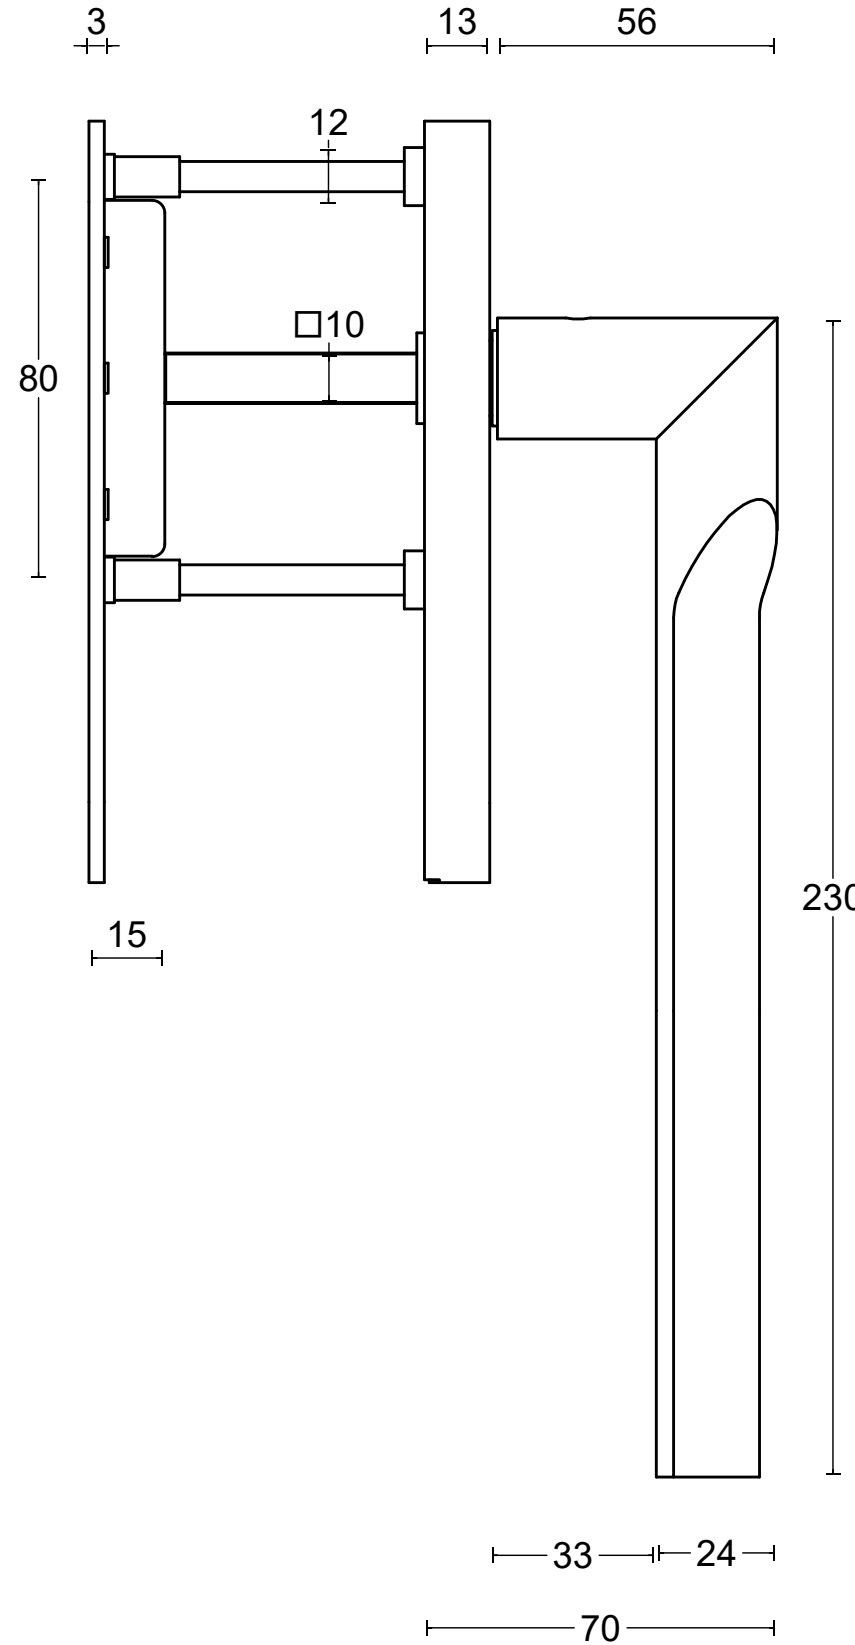

RIVIO GL231

single solid internal lift-up sliding door
handle with external flush pull
stainless steel

<p>FORMANI®</p> <p>FORMANI HOLLAND B.V. EUROPALAAN 12 6199 AB MAASTRICHT-AIRPORT NL T +31 (0)43 308 90 00 INFO@FORMANI.COM WWW.FORMANI.COM</p>	Type :	RIVIO GL231	Version:	V01	
	Formani filename: 4101Z002_GL231_V01.dwg	Description:	single solid internal lift-up sliding door handle with external flush pull stainless steel	Format	A3
	Drawn by: Semih Aslan				
Creation date: 24-8-2022					