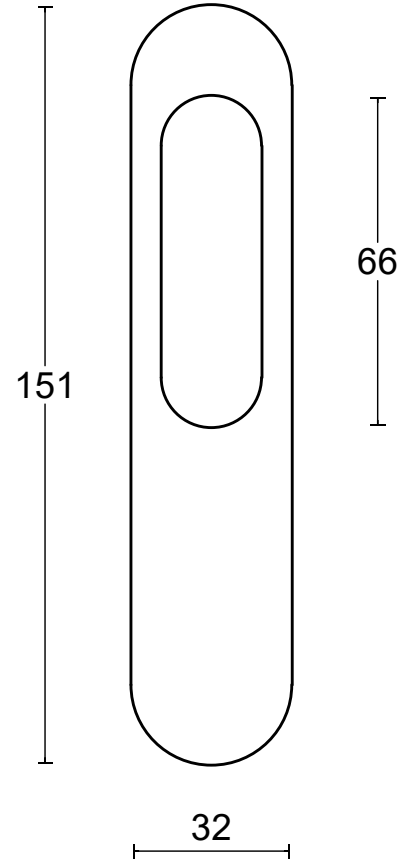

RIVIO GL231

single solid internal lift-up sliding door
handle with external flush pull
stainless steel

<p>FORMANI®</p> <p>FORMANI HOLLAND B.V. EUROPALAAN 12 6199 AB MAASTRICHT-AIRPORT NL T +31 (0)43 308 90 00 INFO@FORMANI.COM WWW.FORMANI.COM</p>	Type :	RIVIO GL231	Version:	V01	
	Formani filename: 4101Z002_GL231_V01.dwg	Description:	single solid internal lift-up sliding door handle with external flush pull stainless steel	Format	A3
	Drawn by: Semih Aslan				
Creation date: 24-8-2022					