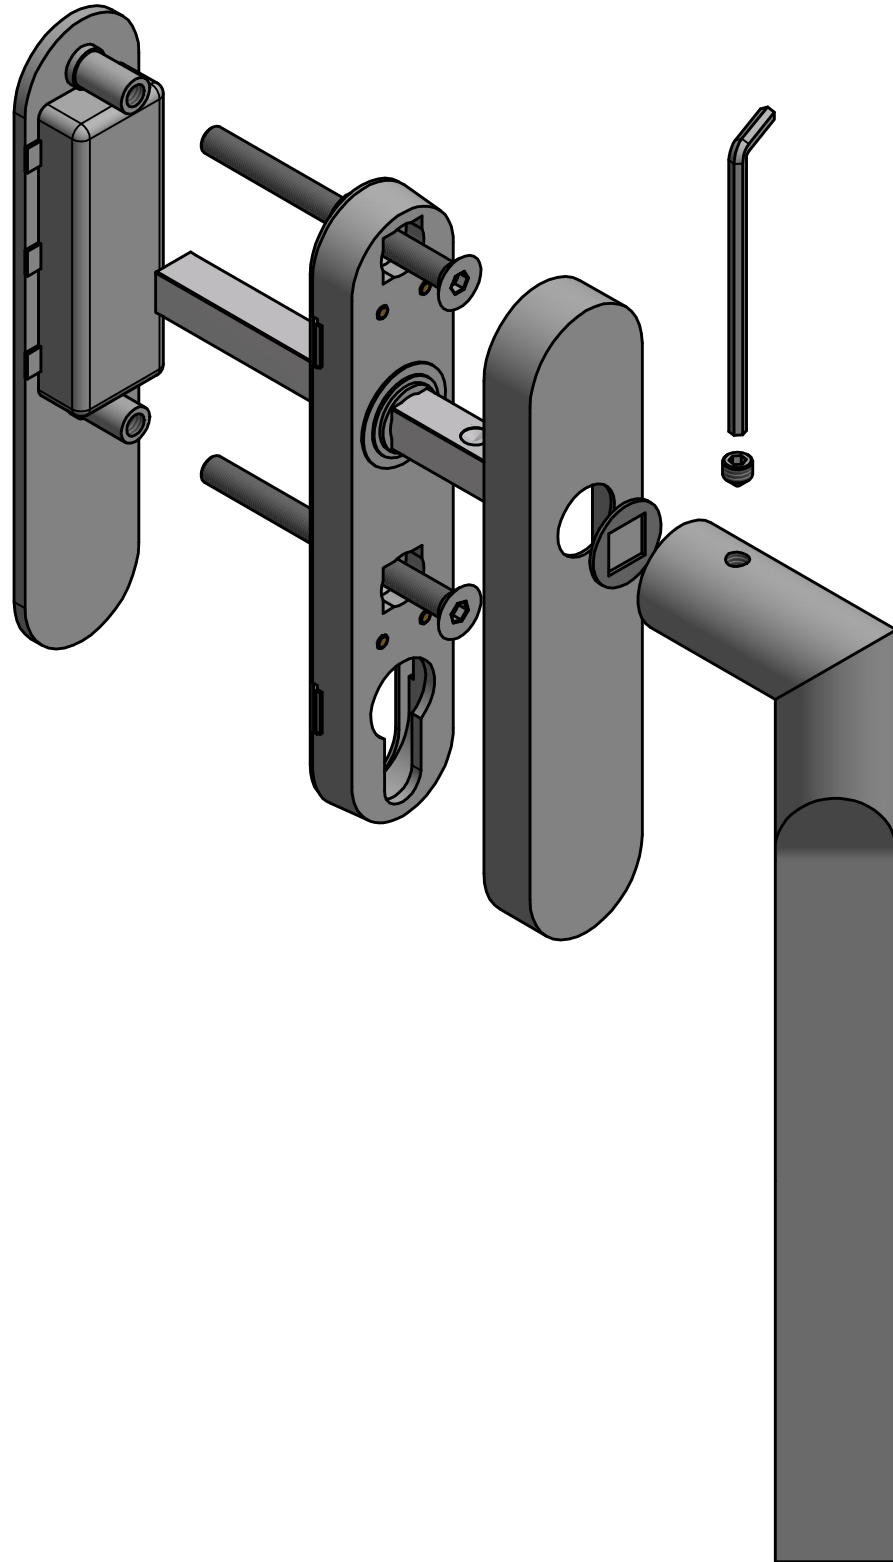

RIVIO GL231

single solid internal lift-up sliding door
handle with external flush pull
stainless steel

<p>FORMANI®</p> <p>FORMANI HOLLAND B.V. EUROPALAAN 12 6199 AB MAASTRICHT-AIRPORT NL T +31 (0)43 308 90 00 INFO@FORMANI.COM WWW.FORMANI.COM</p>	Type :	RIVIO GL231	Version:	V01	
	Formani filename: 4101Z002_GL231_V01.dwg	Description:	single solid internal lift-up sliding door handle with external flush pull stainless steel	Format	A3
	Drawn by: Semih Aslan				
Creation date: 24-8-2022					