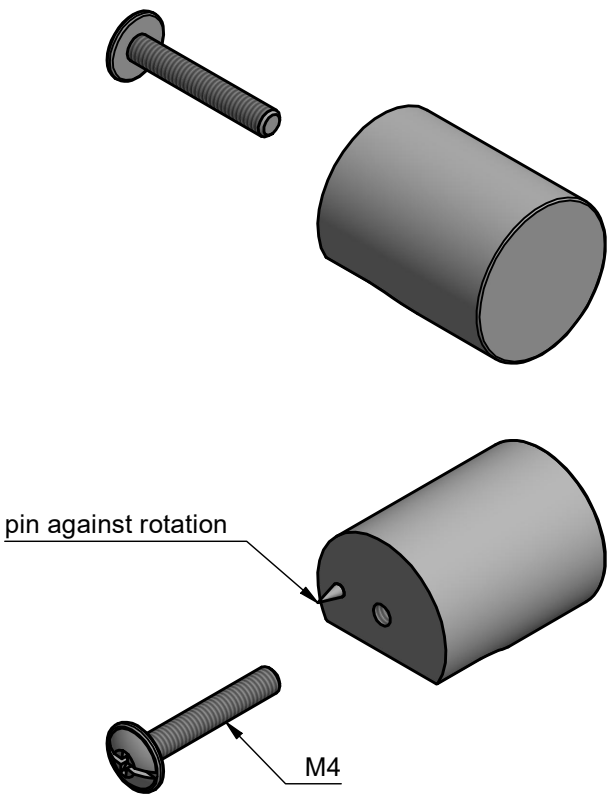

RIVIO GL24M

solid cabinet knob
stainless steel

Ø24

FORMANI® FORMANI HOLLAND B.V. EUROPALAAN 12 6199 AB MAASTRICHT-AIRPORT NL T +31 (0)43 308 90 00 INFO@FORMANI.COM WWW.FORMANI.COM	Type :	RIVIO GL24M	Version:
	Formani filename: 4104P001_GL24M_V01.dwg	Description: solid cabinet knob stainless steel	Format
	Drawn by: Semih Aslan		A3
Creation date: 24-8-2022			