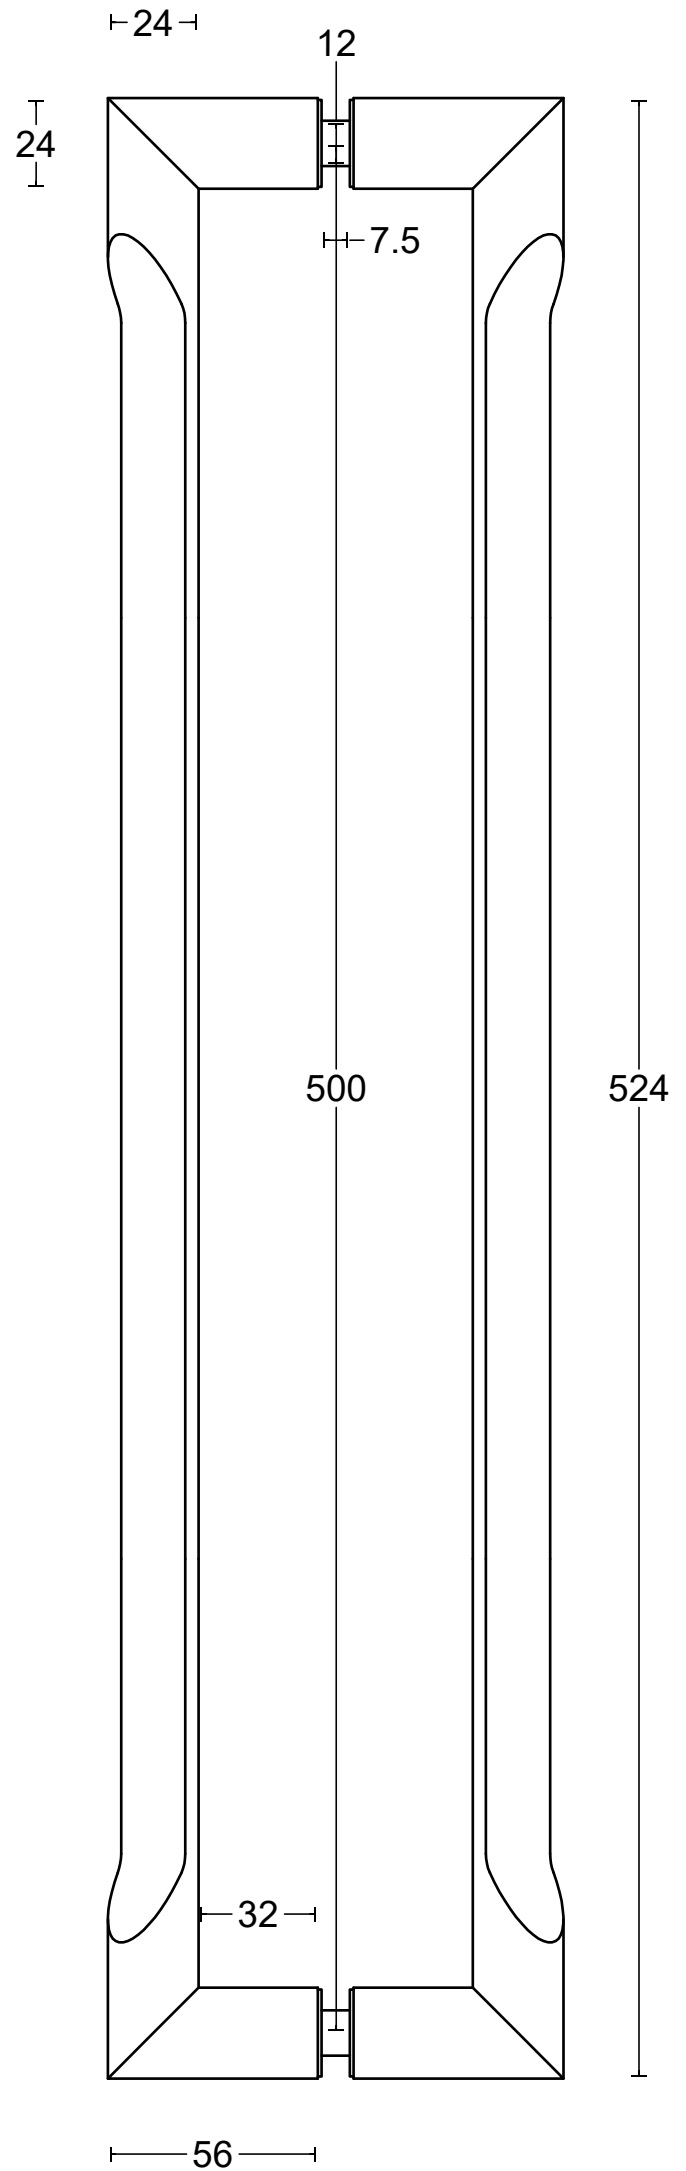

RIVIO GL501 PA

solid pull handle back to back fixing
stainless steel

24

<p>FORMANI®</p>	<p>FORMANI HOLLAND B.V. EUROPALAAN 12 6199 AB MAASTRICHT-AIRPORT NL T +31 (0)43 308 90 00 INFO@FORMANI.COM WWW.FORMANI.COM</p>	<p>Type : RIVIO GL501 PA</p>	<p>Version: V01</p>
<p>Formani filename: 4101G002_3_GL501_PA_V01.dwg</p>		<p>Description: solid pull handle back to back fixing stainless steel</p>	<p>Format A3</p>
<p>Drawn by: Semih Aslan</p>			
<p>Creation date: 30-8-2022</p>			