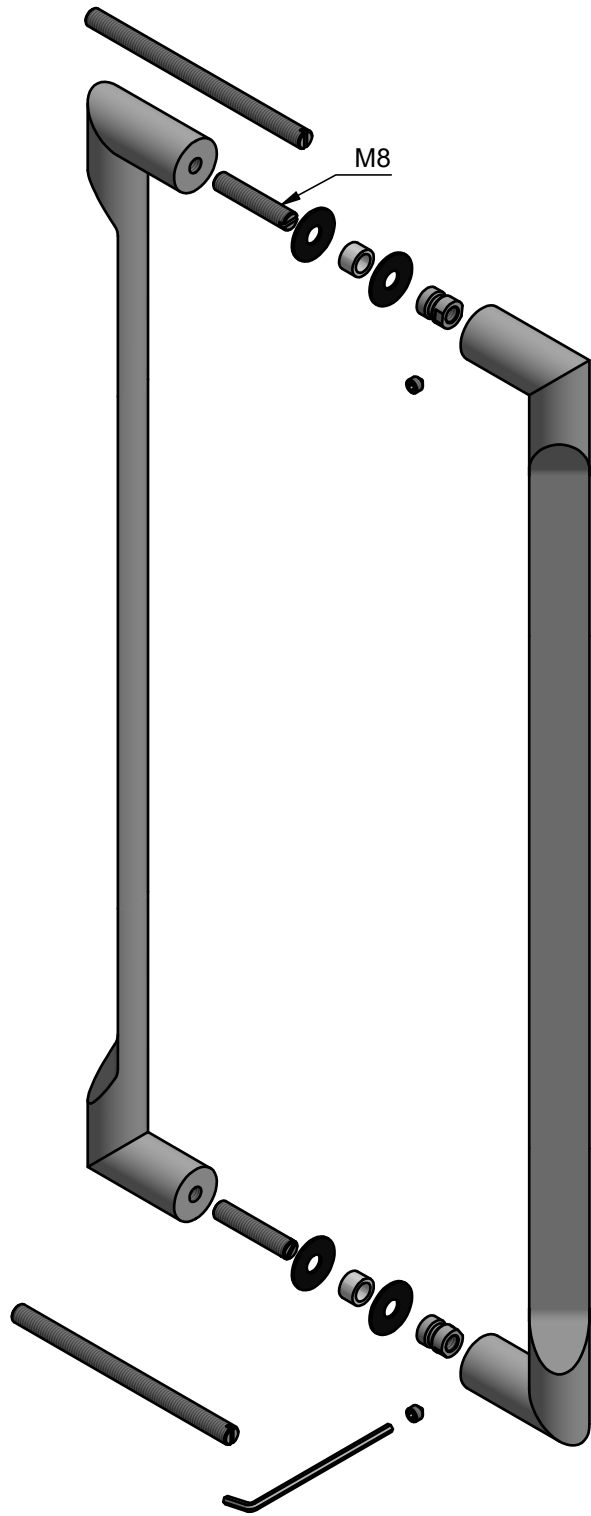

RIVIO GL501 PA

solid pull handle back to back fixing
stainless steel

24

<p>FORMANI®</p>	<p>FORMANI HOLLAND B.V. EUROPALAAN 12 6199 AB MAASTRICHT-AIRPORT NL T +31 (0)43 308 90 00 INFO@FORMANI.COM WWW.FORMANI.COM</p>	<p>Type : RIVIO GL501 PA</p>	<p>Version: V01</p>
<p>Formani filename: 4101G002_3_GL501_PA_V01.dwg</p>		<p>Description: solid pull handle back to back fixing stainless steel</p>	<p>Format A3</p>
<p>Drawn by: Semih Aslan</p>			
<p>Creation date: 30-8-2022</p>			