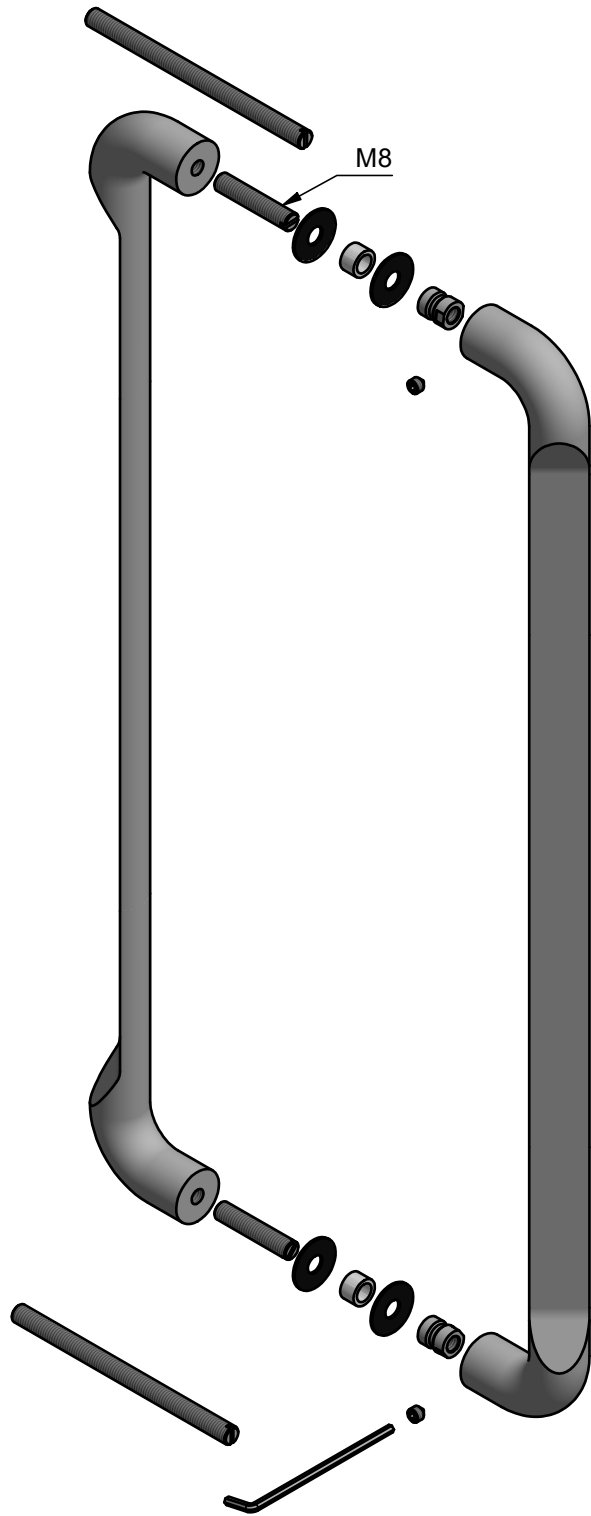

RIVIO GL500 PA

solid pull handle back to back fixing
stainless steel

<p>FORMANI®</p>	<p>FORMANI HOLLAND B.V. EUROPALAAN 12 6199 AB MAASTRICHT-AIRPORT NL T +31 (0)43 308 90 00 INFO@FORMANI.COM WWW.FORMANI.COM</p>	<p>Type : RIVIO GL500 PA</p>	<p>Version: V01</p>
<p>Formani filename: 4101G001_3_GL500_PA_V01.dwg</p>	<p>Drawn by: Semih Aslan</p>	<p>Description: solid pull handle back to back fixing stainless steel</p>	<p>Format A3</p>
<p>Creation date: 29-8-2022</p>			