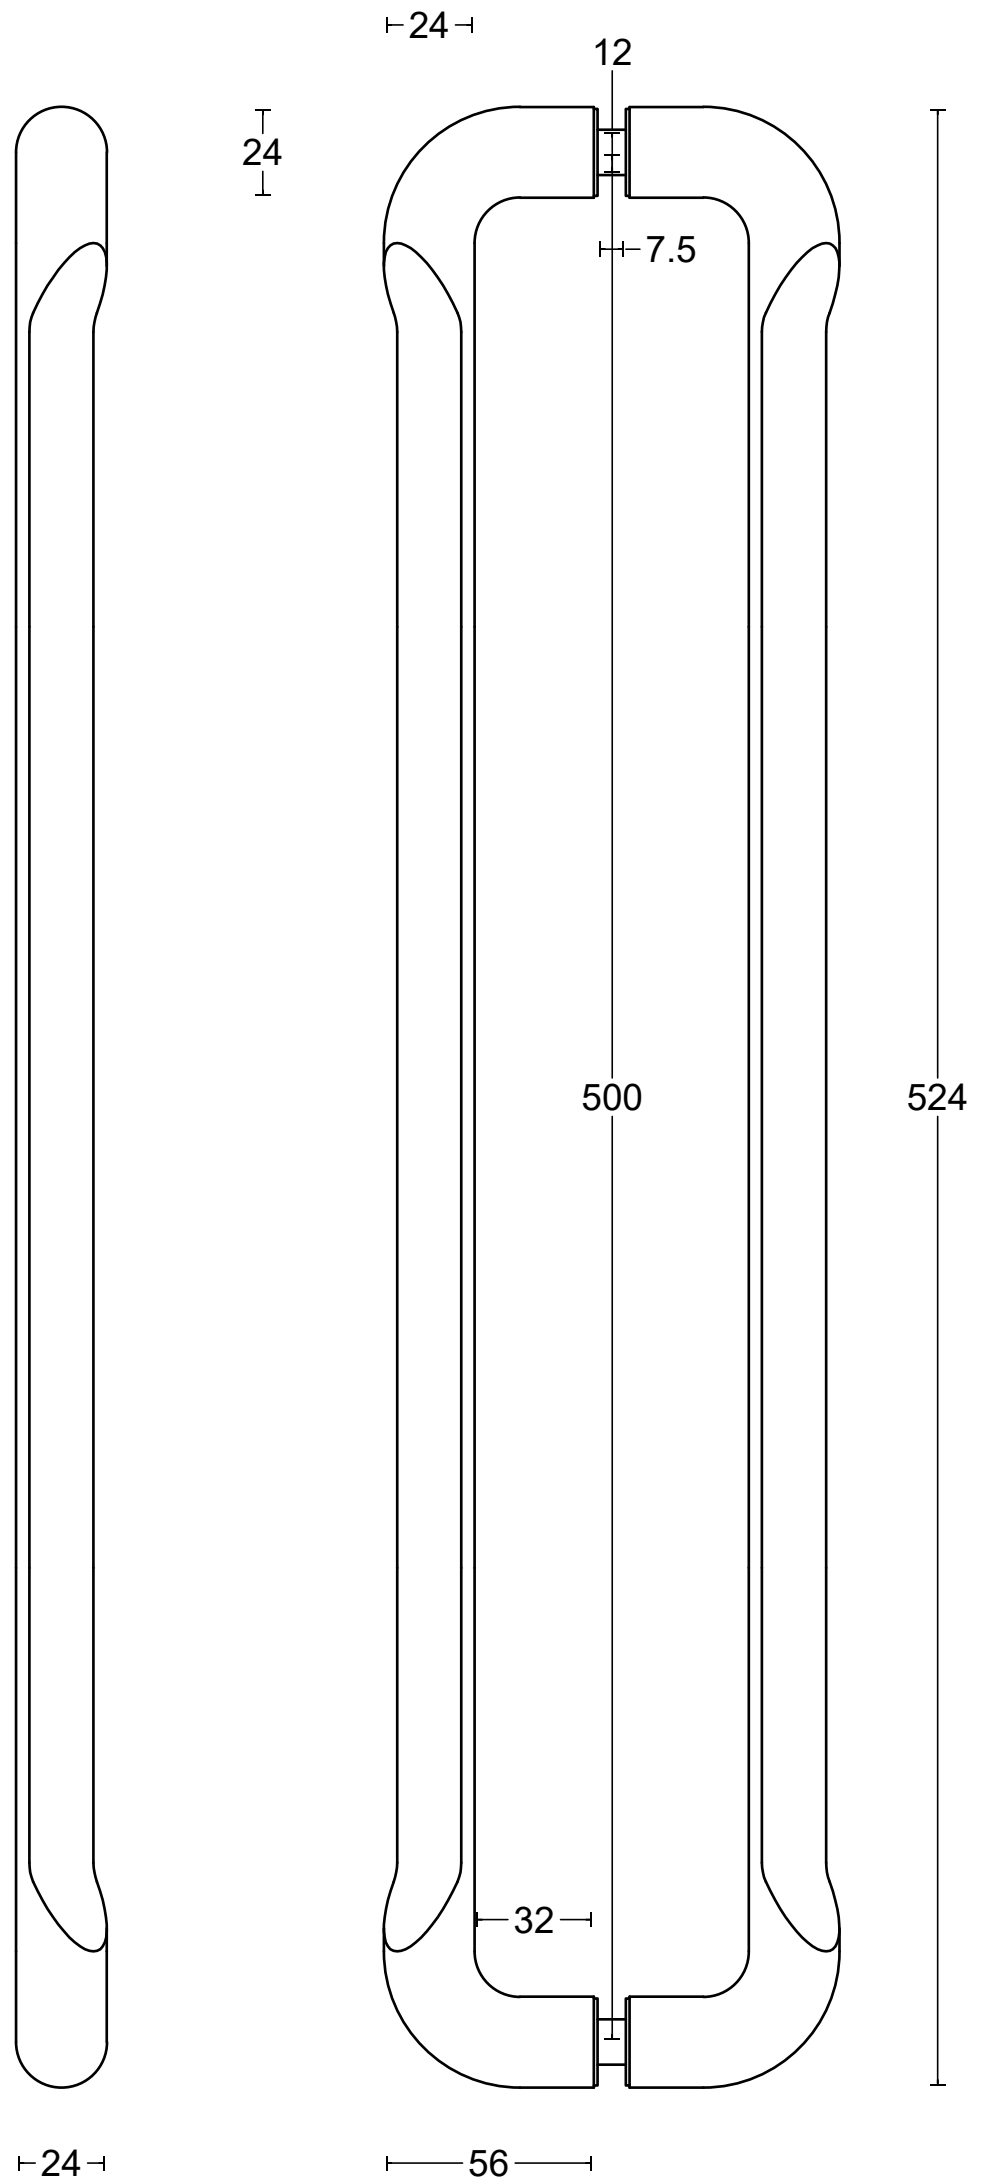

RIVIO GL500 PA

solid pull handle back to back fixing
stainless steel

<p>FORMANI®</p>	<p>FORMANI HOLLAND B.V. EUROPALAAN 12 6199 AB MAASTRICHT-AIRPORT NL T +31 (0)43 308 90 00 INFO@FORMANI.COM WWW.FORMANI.COM</p>	<p>Type : RIVIO GL500 PA</p>	<p>Version: V01</p>
<p>Formani filename: 4101G001_3_GL500_PA_V01.dwg</p>	<p>Drawn by: Semih Aslan</p>	<p>Description: solid pull handle back to back fixing stainless steel</p>	<p>Format A3</p>
<p>Creation date: 29-8-2022</p>			