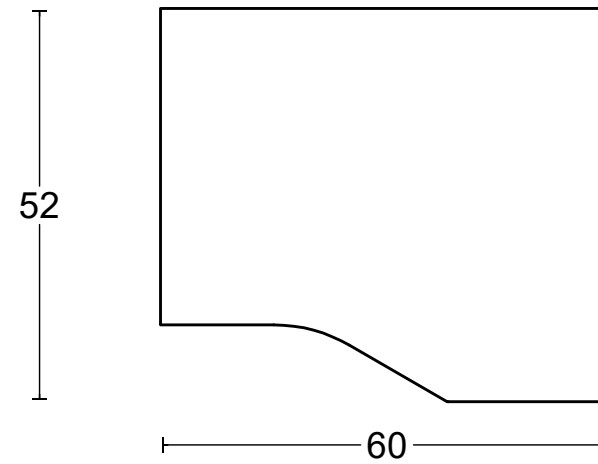

# RIVIO GL200V

solid front door knob  
stainless steel

<b>FORMANI</b> <sup>®</sup> FORMANI HOLLAND B.V. EUROPALAAN 12 6199 AB MAASTRICHT-AIRPORT NL T +31 (0)43 308 90 00 INFO@FORMANI.COM WWW.FORMANI.COM	Type :	<b>RIVIO GL200V</b>	Version:
	Formani filename: 4102K001_GL200V_V01.dwg	Description: <b>solid front door knob stainless steel</b>	Format
	Drawn by: Semih Aslan		<b>A3</b>
Creation date: 25-8-2022			