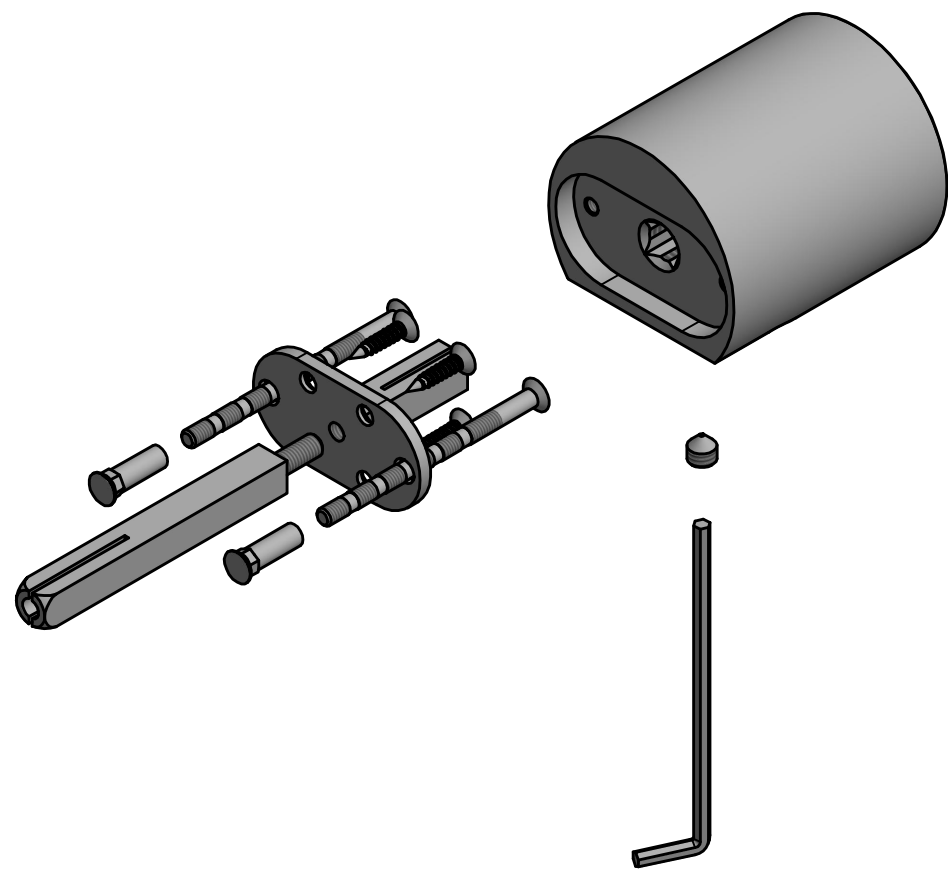

# RIVIO GL200V

solid front door knob  
stainless steel

<b>FORMANI</b> <sup>®</sup> FORMANI HOLLAND B.V. EUROPALAAN 12 6199 AB MAASTRICHT-AIRPORT NL T +31 (0)43 308 90 00 INFO@FORMANI.COM WWW.FORMANI.COM	Type :	<b>RIVIO GL200V</b>	Version:
	Formani filename: 4102K001_GL200V_V01.dwg	Description: <b>solid front door knob stainless steel</b>	Format
	Drawn by: Semih Aslan		<b>A3</b>
Creation date: 25-8-2022			