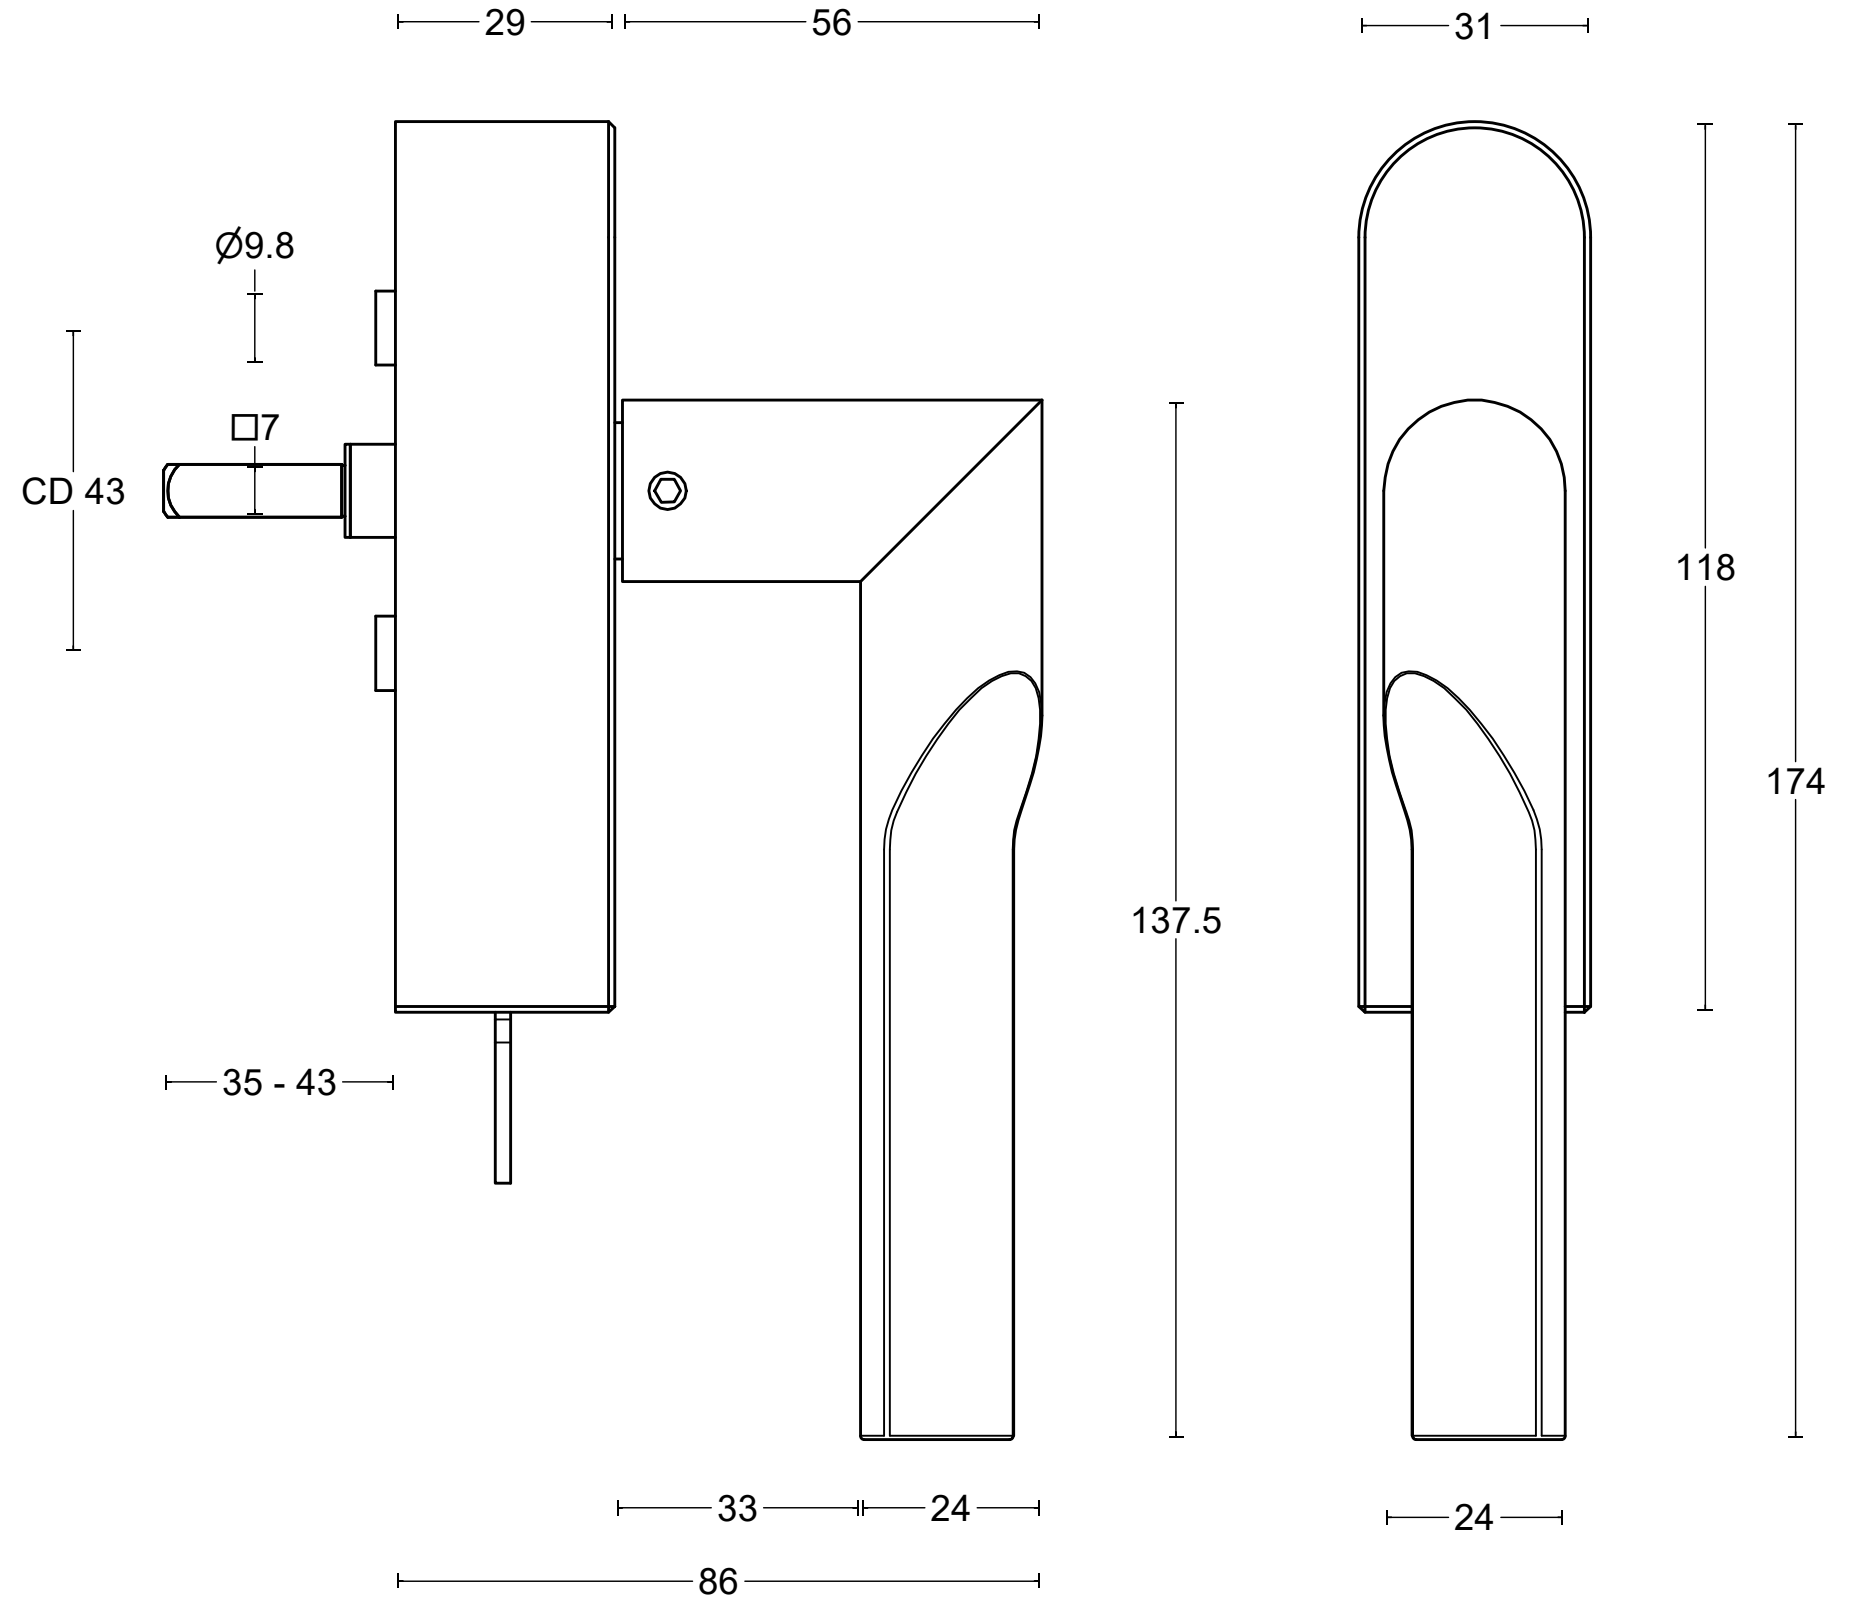

RIVIO GL101-DKLOCK-O

locking tilt and turn
window handle
stainless steel

<p>FORMANI®</p> <p>FORMANI HOLLAND B.V. EUROPALAAN 12 6199 AB MAASTRICHT-AIRPORT NL T +31 (0)43 308 90 00 INFO@FORMANI.COM WWW.FORMANI.COM</p>	Type :	RIVIO GL101-DKLOCK-O	Version:	V01
	Formani filename:	4103D021_1_GL101-DKLOCK-O_V01.dwg		Description:
	Drawn by:	Semih Aslan		
Creation date:	31-8-2022		<p>locking tilt and turn window handle stainless steel</p> <p>A3</p>	