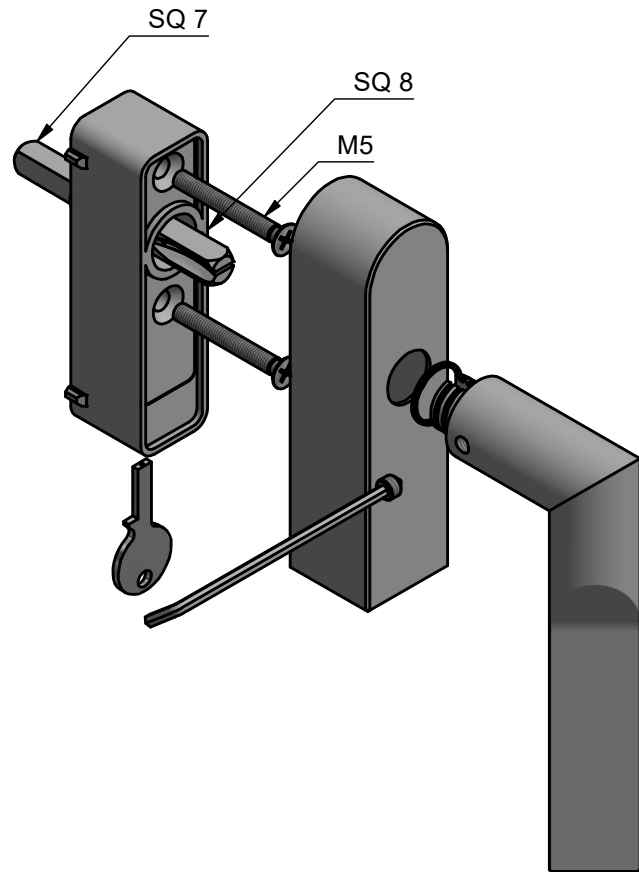

RIVIO GL101-DKLOCK-O

locking tilt and turn
window handle
stainless steel

<p>FORMANI®</p> <p>FORMANI HOLLAND B.V. EUROPALAAN 12 6199 AB MAASTRICHT-AIRPORT NL T +31 (0)43 308 90 00 INFO@FORMANI.COM WWW.FORMANI.COM</p>	Type :	RIVIO GL101-DKLOCK-O	Version:	V01
	Formani filename:	4103D021_1_GL101-DKLOCK-O_V01.dwg		Description:
	Drawn by:	Semih Aslan		
Creation date:	31-8-2022		<p>locking tilt and turn window handle stainless steel</p> <p>A3</p>	