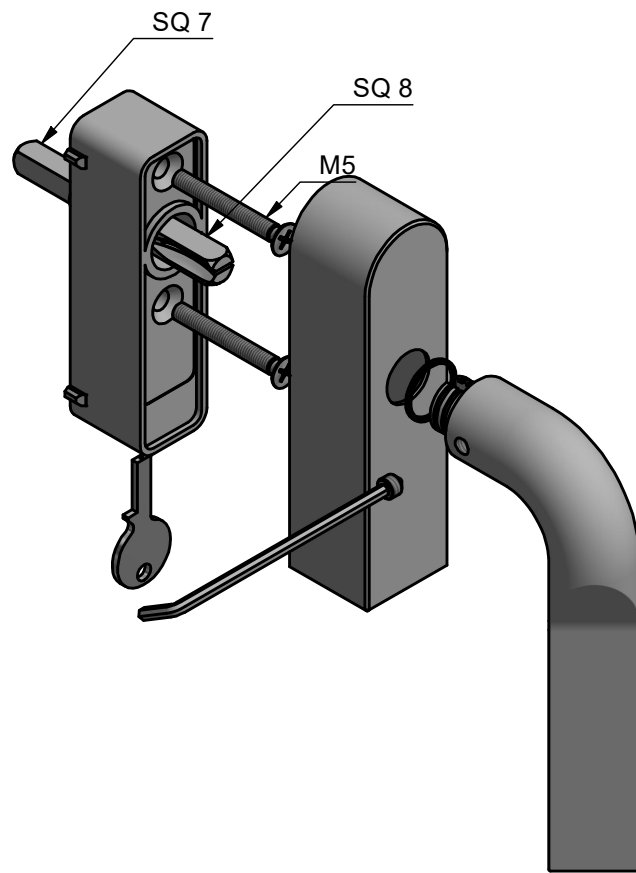

RIVIO GL100-DKLOCK-O

locking tilt and turn
window handle
stainless steel

<p>FORMANI®</p> <p>FORMANI HOLLAND B.V. EUROPALAAN 12 6199 AB MAASTRICHT-AIRPORT NL T +31 (0)43 308 90 00 INFO@FORMANI.COM WWW.FORMANI.COM</p>	Type :	RIVIO GL100-DKLOCK-O	Version:	V01
	Formani filename: 4103D020_1_GL100-DKLOCK-O_V01.dwg	Description:	locking tilt and turn window handle stainless steel	Format
	Drawn by: Semih Aslan			
Creation date: 31-8-2022				A3