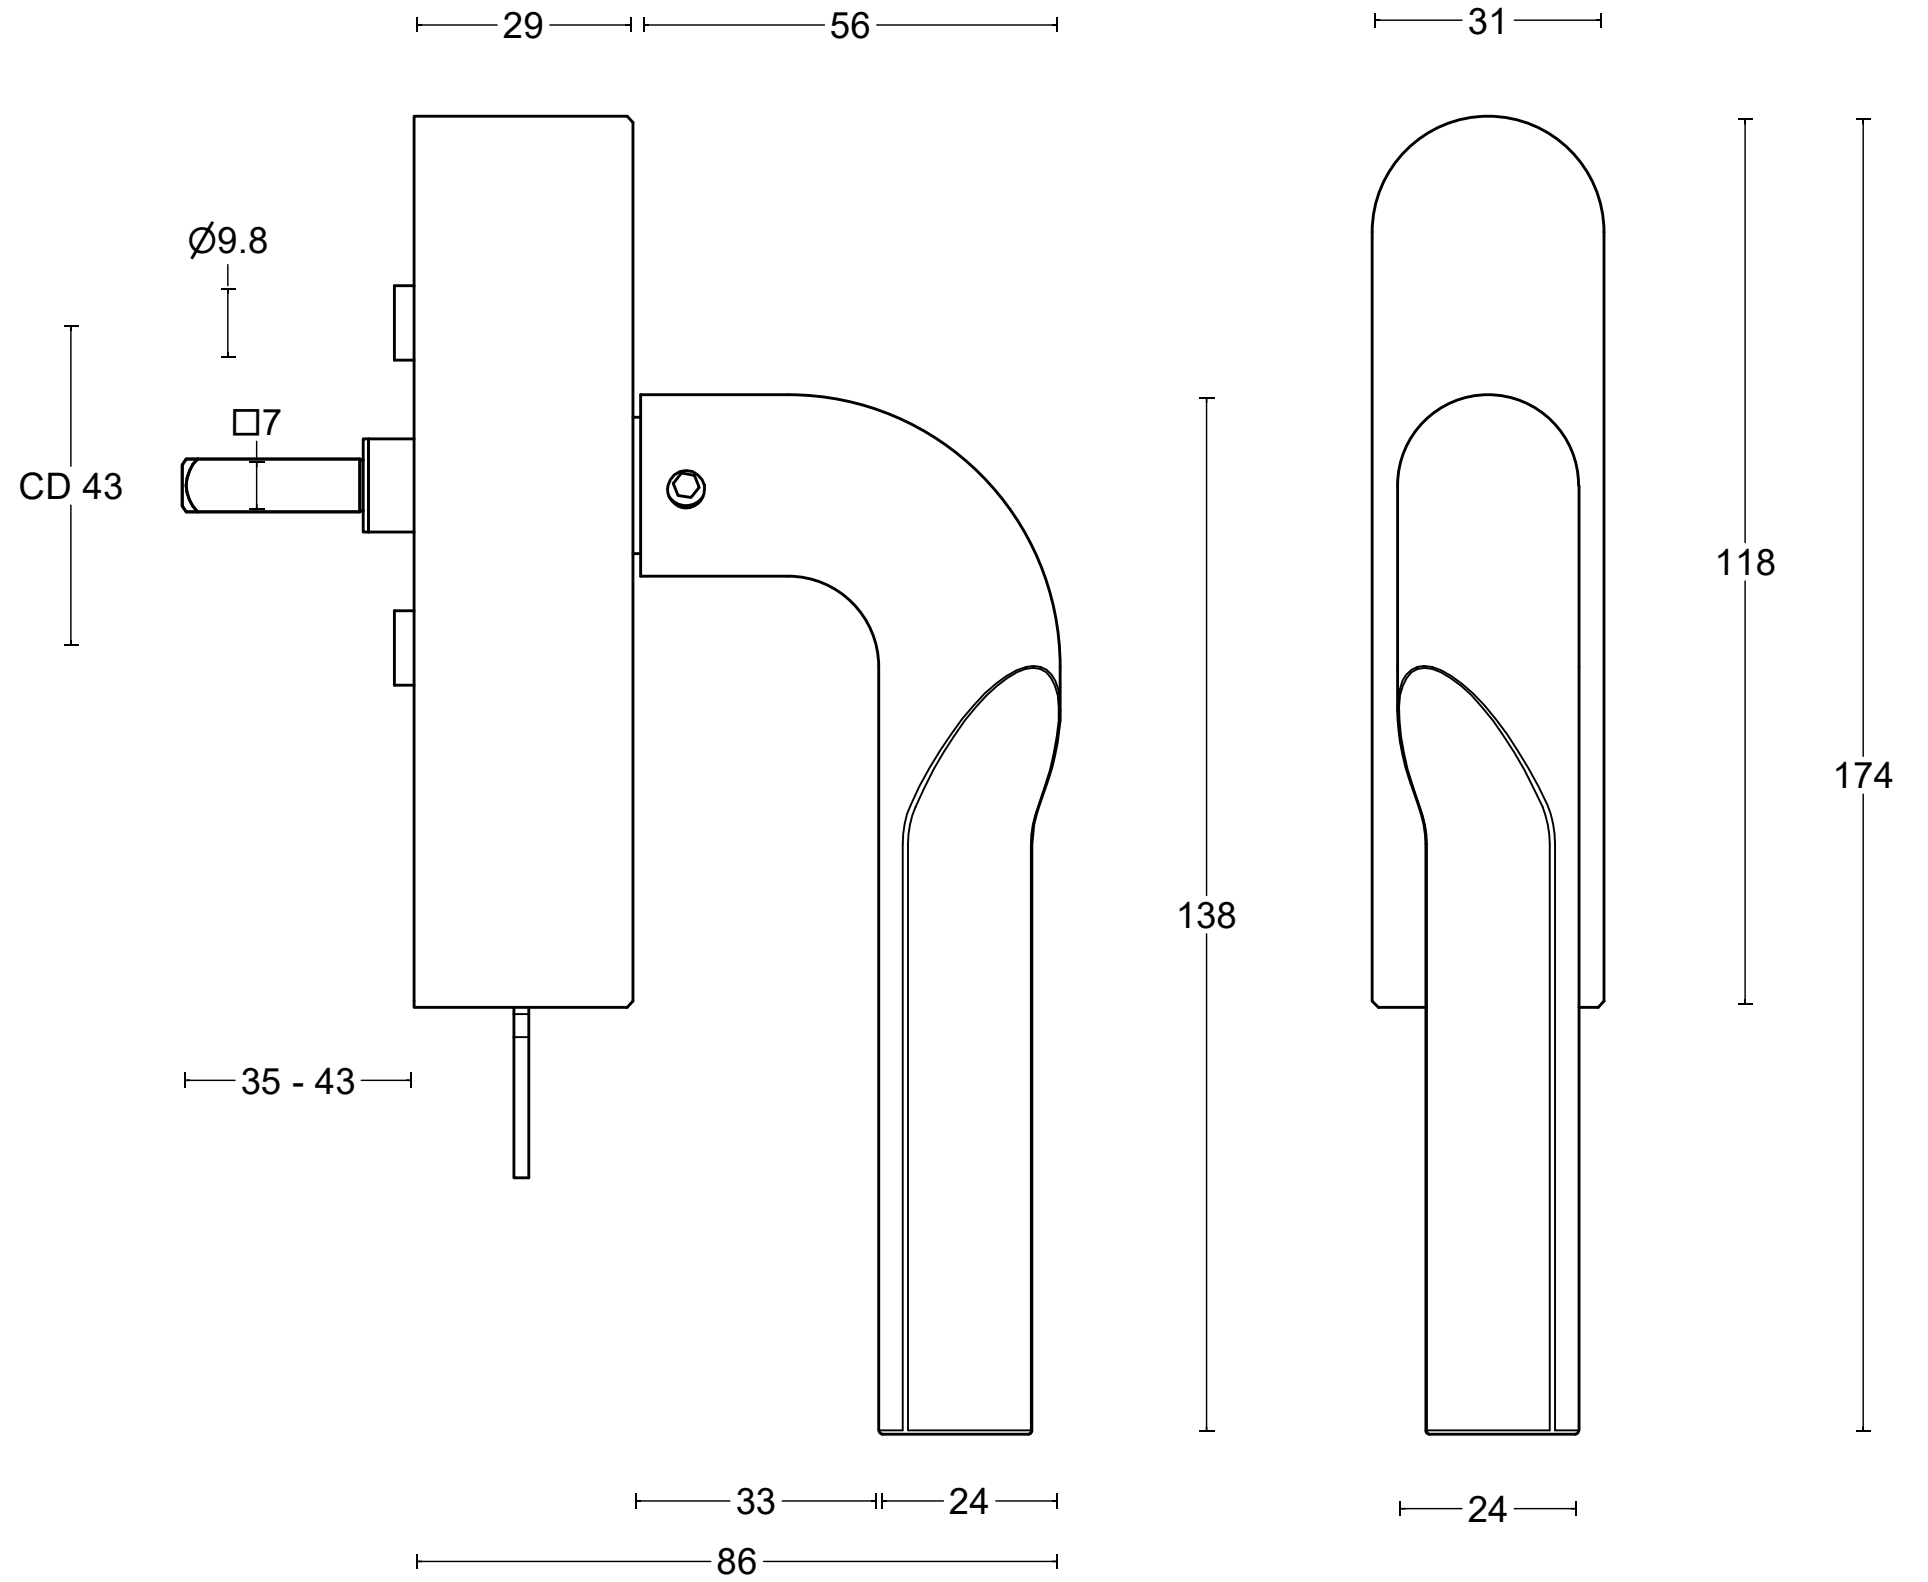

RIVIO GL100-DKLOCK-O

locking tilt and turn
window handle
stainless steel

<p>FORMANI®</p> <p>FORMANI HOLLAND B.V. EUROPALAAN 12 6199 AB MAASTRICHT-AIRPORT NL T +31 (0)43 308 90 00 INFO@FORMANI.COM WWW.FORMANI.COM</p>	Type :	RIVIO GL100-DKLOCK-O	Version:	V01
	Formani filename: 4103D020_1_GL100-DKLOCK-O_V01.dwg	Description:	locking tilt and turn window handle stainless steel	Format
	Drawn by: Semih Aslan			
Creation date: 31-8-2022				A3