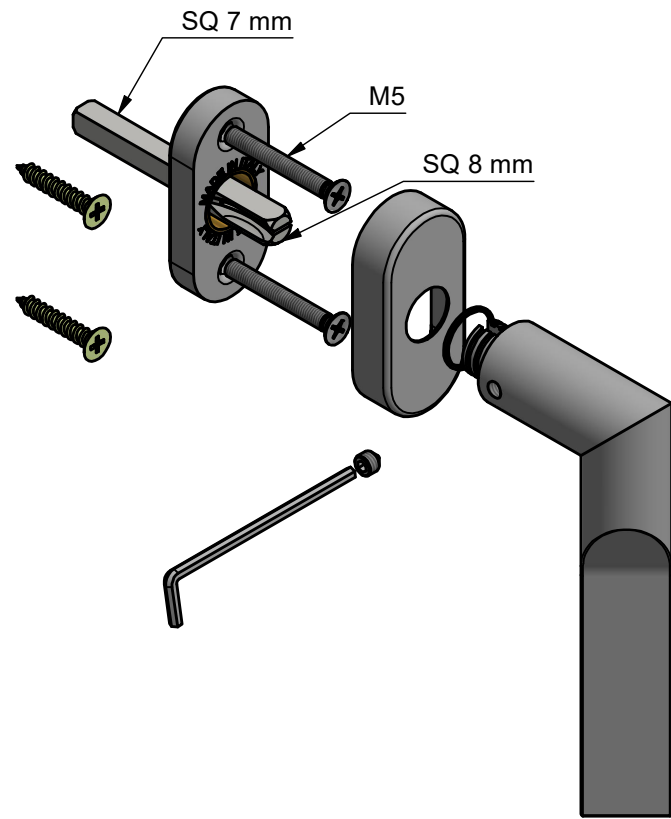

RIVIO GL101-DK-O

non-locking tilt and turn window handle
stainless steel

<p>FORMANI®</p> <p>FORMANI HOLLAND B.V. EUROPALAAN 12 6199 AB MAASTRICHT-AIRPORT NL T +31 (0)43 308 90 00 INFO@FORMANI.COM WWW.FORMANI.COM</p>	Type :	RIVIO GL101-DK-O	Version:	V01
	Formani filename: 4103D002_1_GL101-DK-O_R_V01.dwg	Description:	non-locking tilt and turn window handle stainless steel	Format
	Drawn by: Semih Aslan			
Creation date: 31-8-2022				