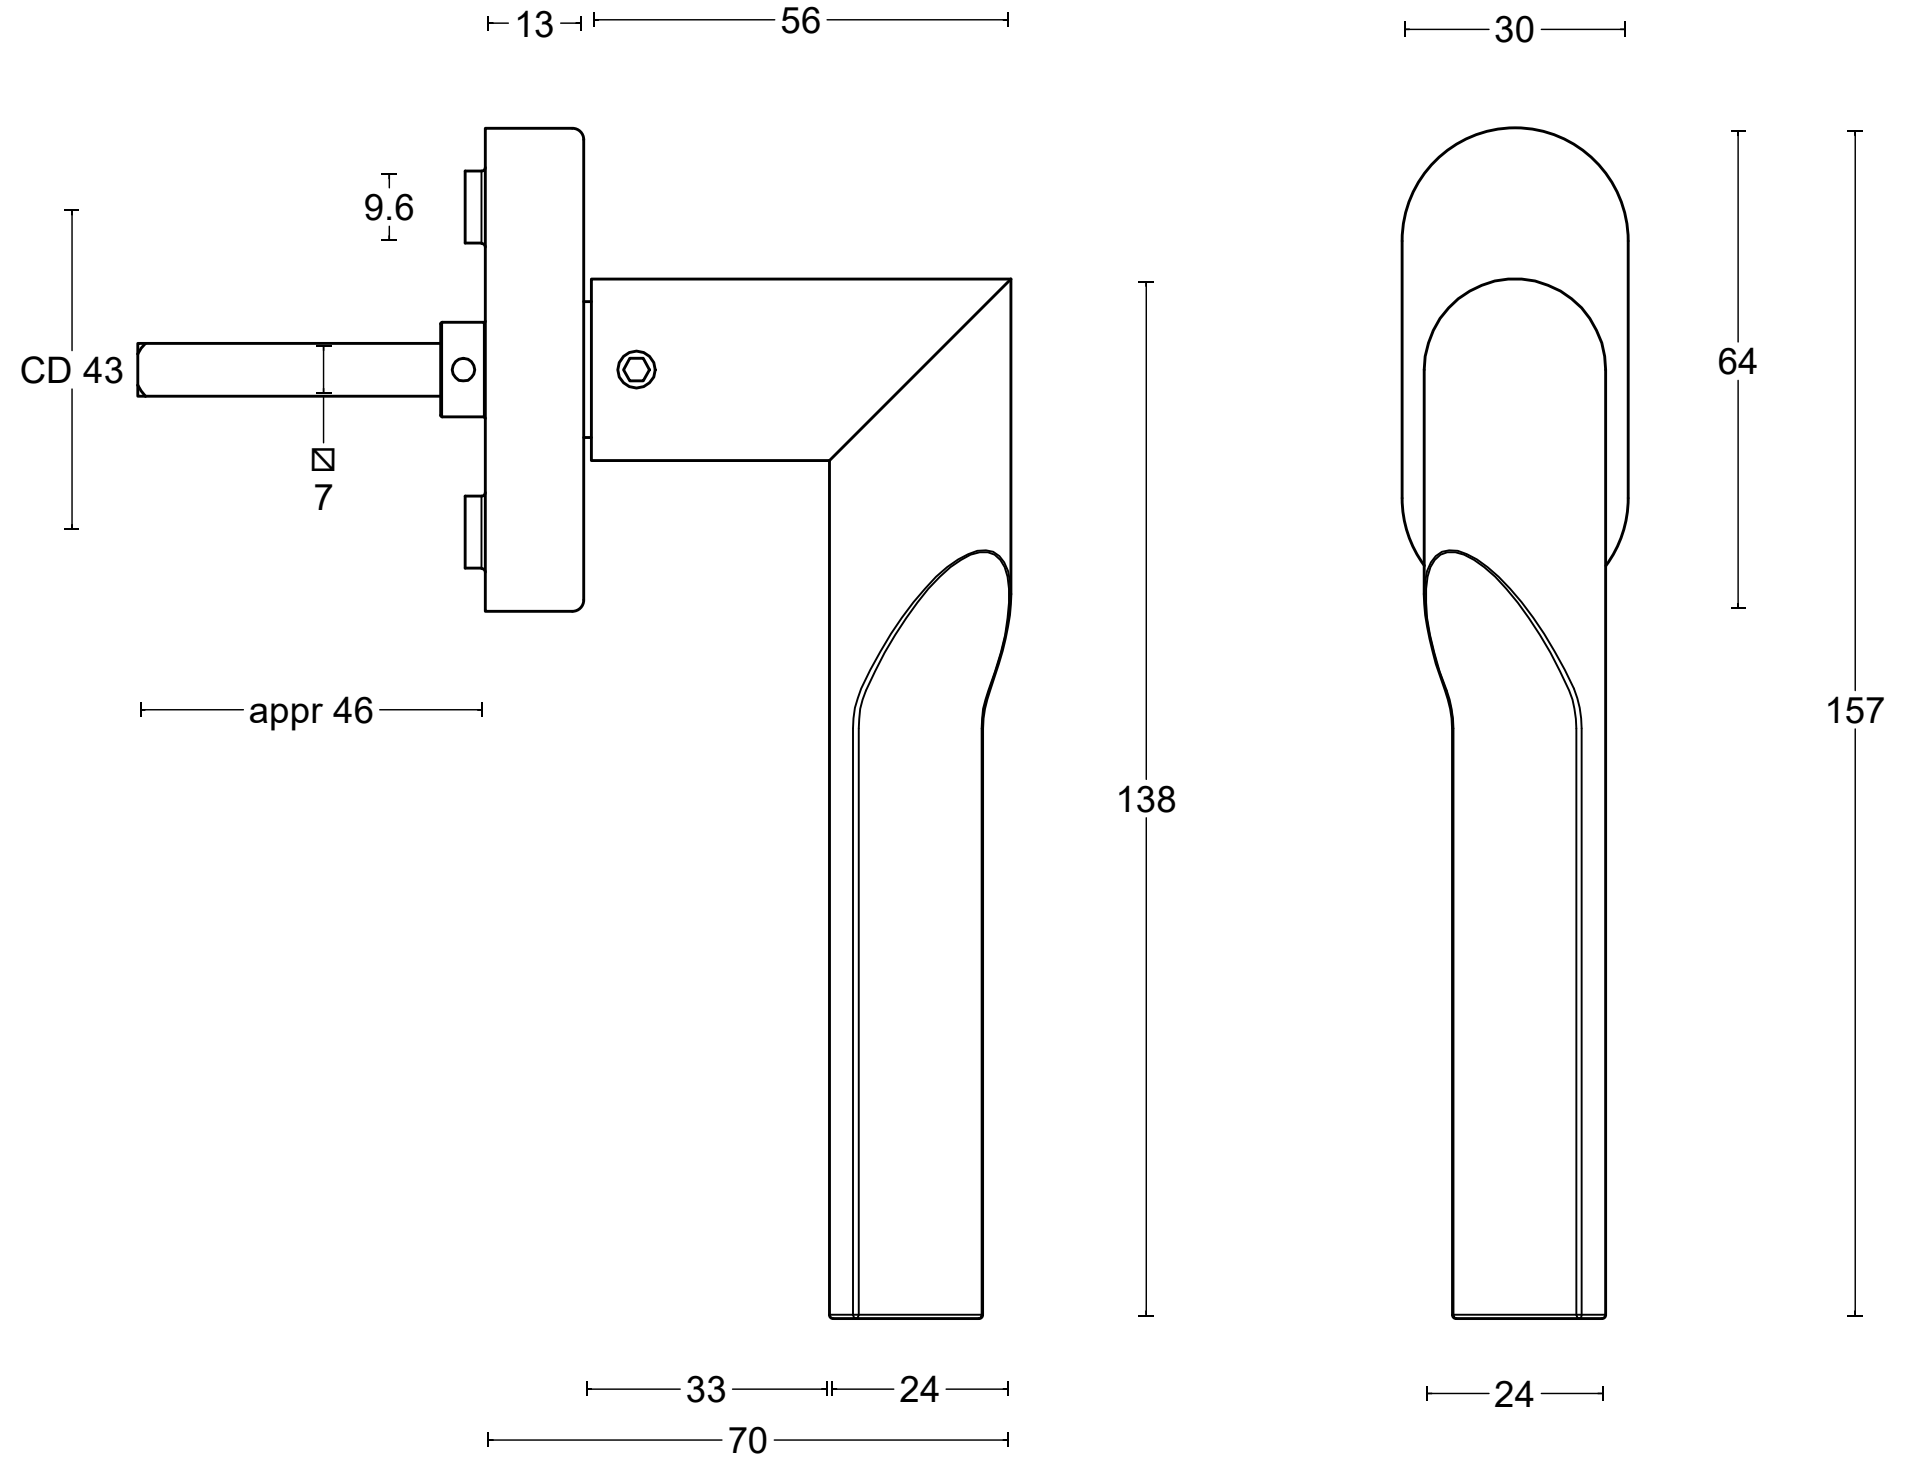

RIVIO GL101-DK-O

non-locking tilt and turn window handle
stainless steel

<p>FORMANI®</p> <p>FORMANI HOLLAND B.V. EUROPALAAN 12 6199 AB MAASTRICHT-AIRPORT NL T +31 (0)43 308 90 00 INFO@FORMANI.COM WWW.FORMANI.COM</p>	Type :	RIVIO GL101-DK-O	Version:	V01
	Formani filename: 4103D002_1_GL101-DK-O_R_V01.dwg	Description:	non-locking tilt and turn window handle stainless steel	Format
	Drawn by: Semih Aslan			
Creation date: 31-8-2022				