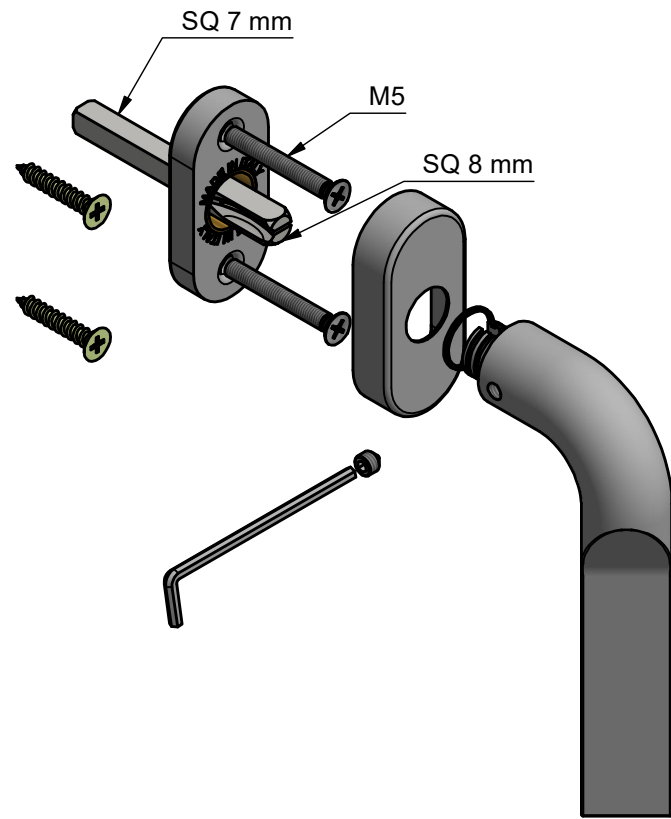

RIVIO GL100-DK-O

non-locking tilt and turn window handle
stainless steel

<p>FORMANI®</p> <p>FORMANI HOLLAND B.V. EUROPALAAN 12 6199 AB MAASTRICHT-AIRPORT NL T +31 (0)43 308 90 00 INFO@FORMANI.COM WWW.FORMANI.COM</p>	Type :	RIVIO GL100-DK-O	Version:	V01
	Formani filename: 4103D001_1_GL100-DK-O_R_V01.dwg	Description:	non-locking tilt and turn window handle stainless steel	Format
	Drawn by: Semih Aslan			
Creation date: 31-8-2022				