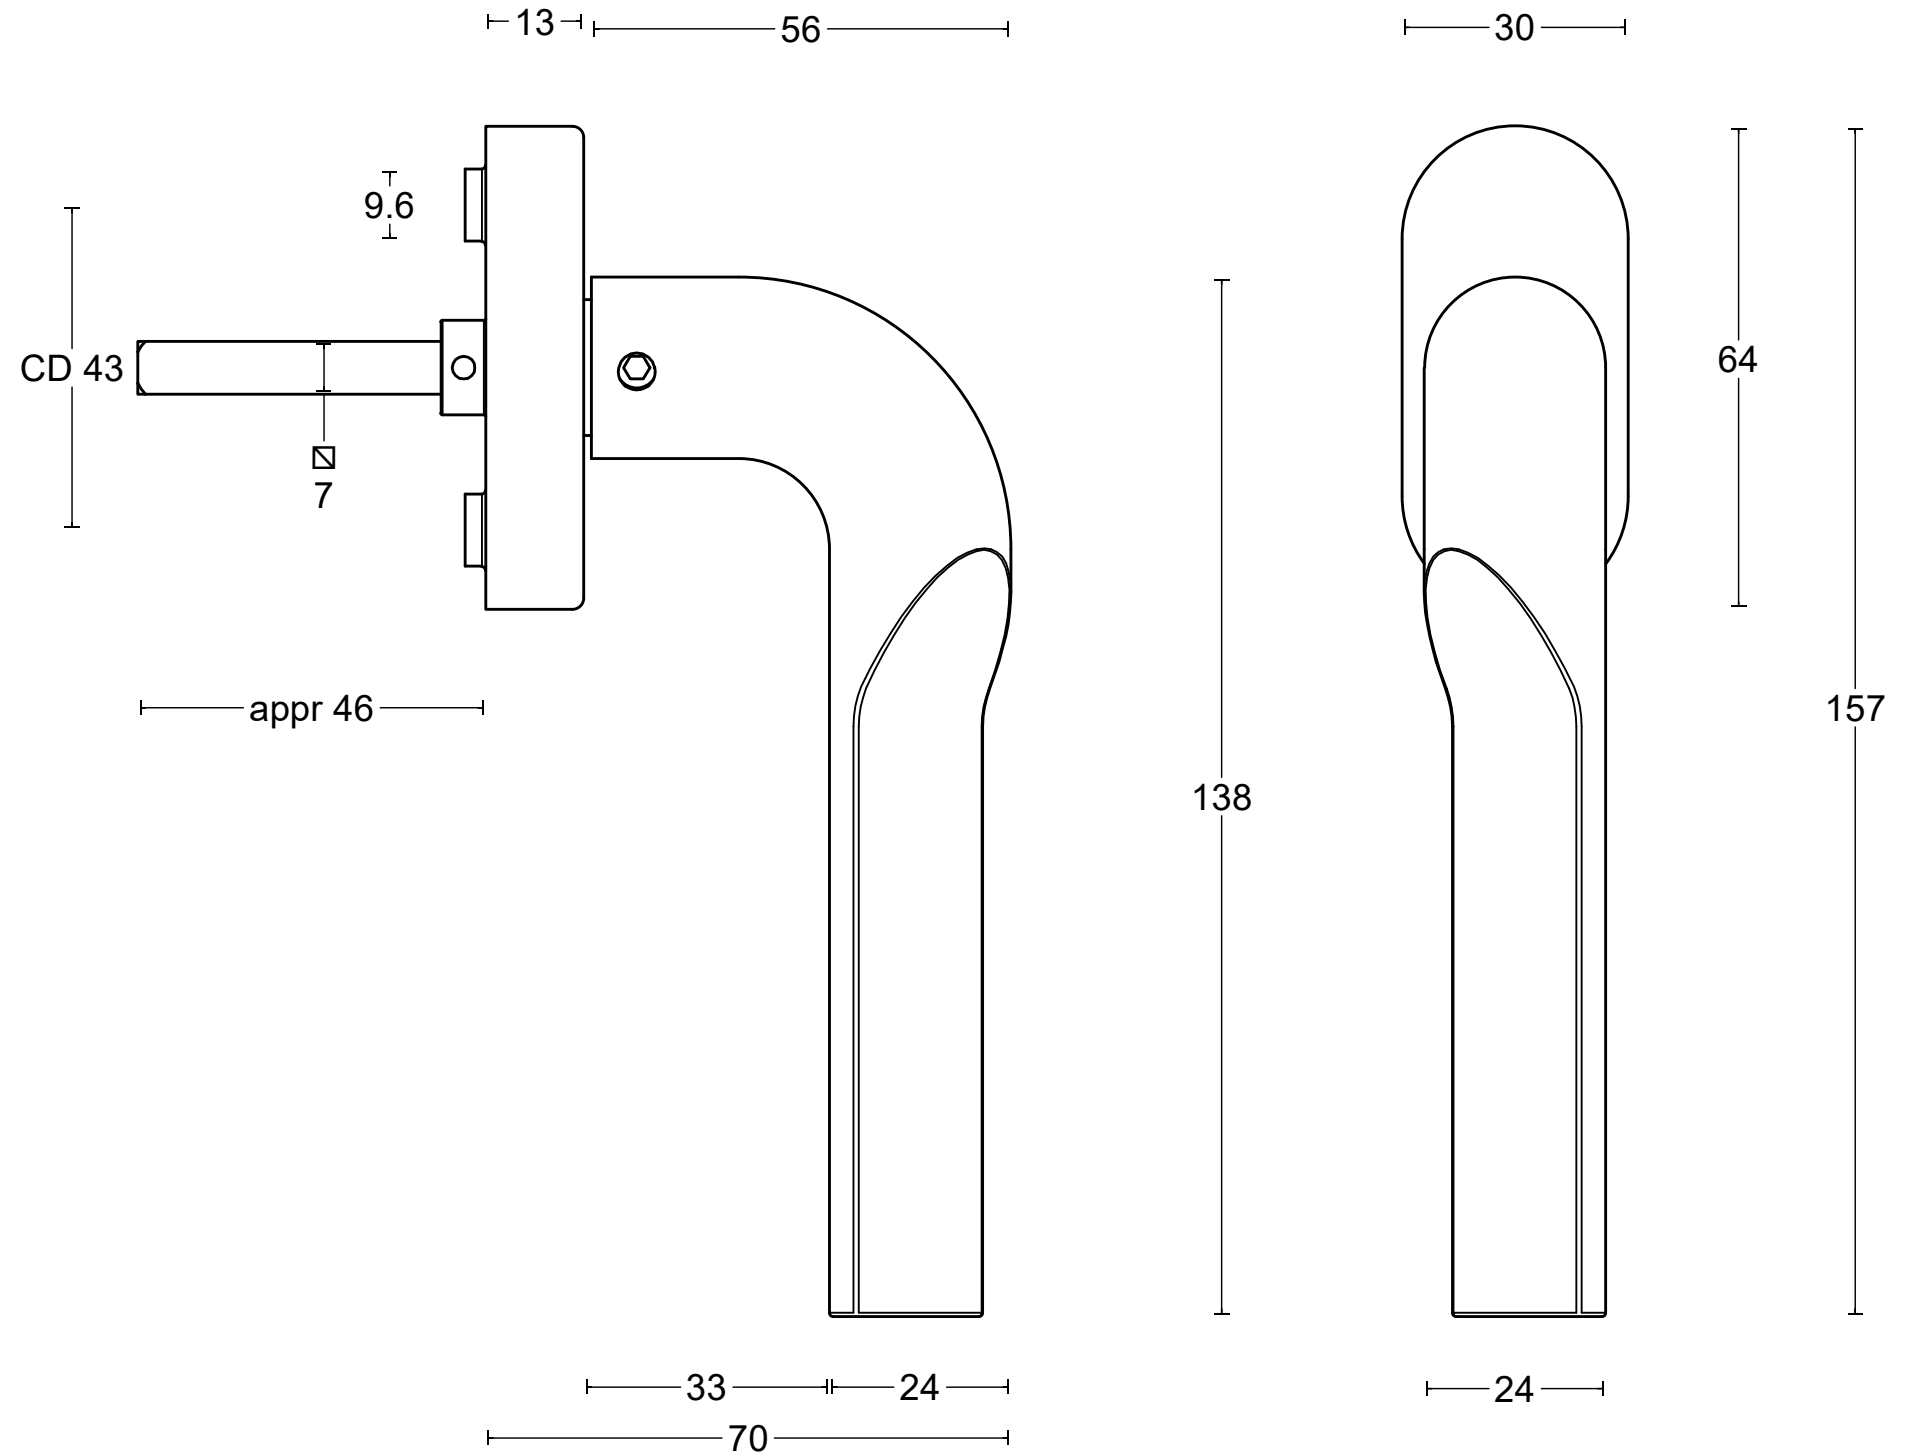

RIVIO GL100-DK-O

non-locking tilt and turn window handle
stainless steel

<p>FORMANI®</p> <p>FORMANI HOLLAND B.V. EUROPALAAN 12 6199 AB MAASTRICHT-AIRPORT NL T +31 (0)43 308 90 00 INFO@FORMANI.COM WWW.FORMANI.COM</p>	Type :	RIVIO GL100-DK-O	Version:	V01
	Formani filename: 4103D001_1_GL100-DK-O_R_V01.dwg	Description:	non-locking tilt and turn window handle stainless steel	Format
	Drawn by: Semih Aslan			
Creation date: 31-8-2022				