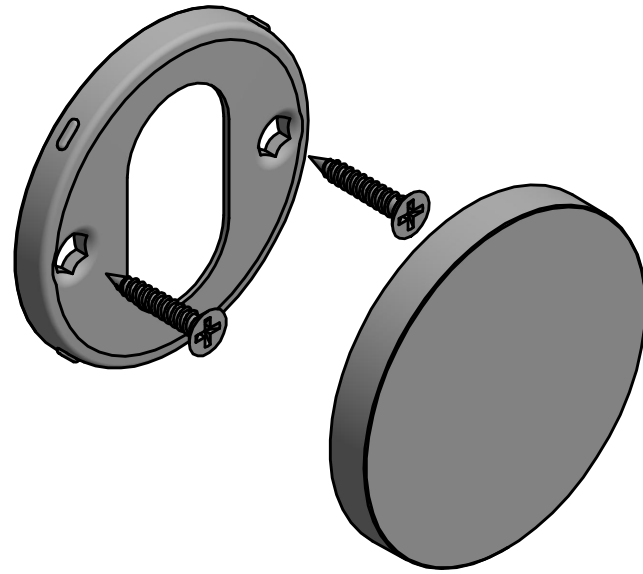

# RIVIO GLB53

lever handle accessory  
blank escutcheon  
stainless steel

<b>FORMANI</b> <sup>®</sup> FORMANI HOLLAND B.V. EUROPALAAN 12 6199 AB MAASTRICHT-AIRPORT NL T +31 (0)43 308 90 00 INFO@FORMANI.COM WWW.FORMANI.COM	Type :	<b>RIVIO GLB53</b>	Version: V01
	Formani filename: 4101R001_GLB53_V01.dwg	Description: <b>lever handle accessory blank escutcheon stainless steel</b>	Format <b>A3</b>
	Drawn by: Christian Brimbois		
Creation date: 31-8-2022			