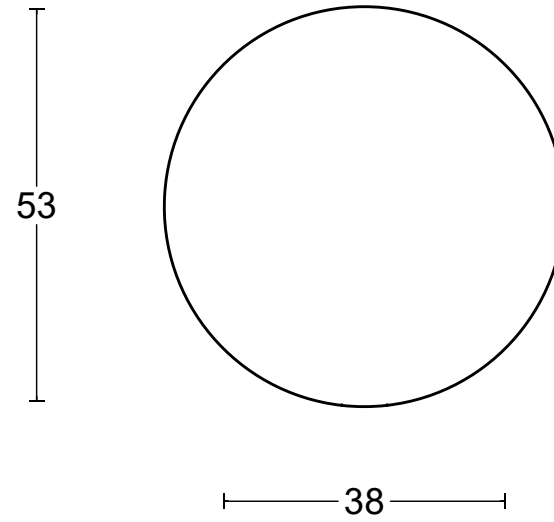

# RIVIO GLB53

lever handle accessory  
blank escutcheon  
stainless steel

<b>FORMANI</b> <sup>®</sup> FORMANI HOLLAND B.V. EUROPALAAN 12 6199 AB MAASTRICHT-AIRPORT NL T +31 (0)43 308 90 00 INFO@FORMANI.COM WWW.FORMANI.COM	Type :	<b>RIVIO GLB53</b>	Version: V01
	Formani filename: 4101R001_GLB53_V01.dwg	Description: <b>lever handle accessory blank escutcheon stainless steel</b>	Format <b>A3</b>
	Drawn by: Christian Brimbois		
Creation date: 31-8-2022			