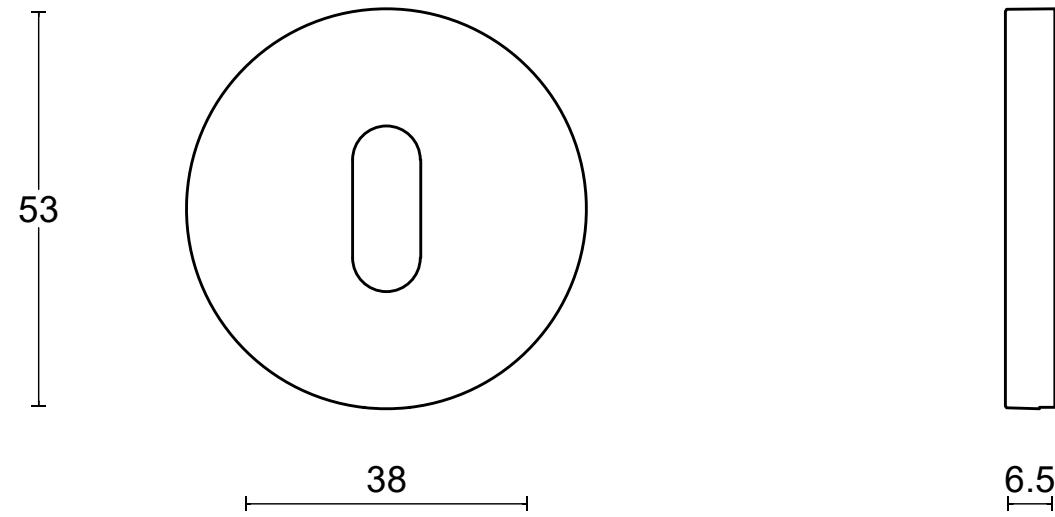

RIVIO GLN53

lever handle accessory
key escutcheon
stainless steel

FORMANI [®] FORMANI HOLLAND B.V. EUROPALAAN 12 6199 AB MAASTRICHT-AIRPORT NL T +31 (0)43 308 90 00 INFO@FORMANI.COM WWW.FORMANI.COM	Type :	RIVIO GLN53	Version: V01
	Formani filename: 4101N001_GLN53_V01.dwg	Description: lever handle accessory key escutcheon stainless steel	Format A3
	Drawn by: Christian Brimbois		
Creation date: 31-8-2022			