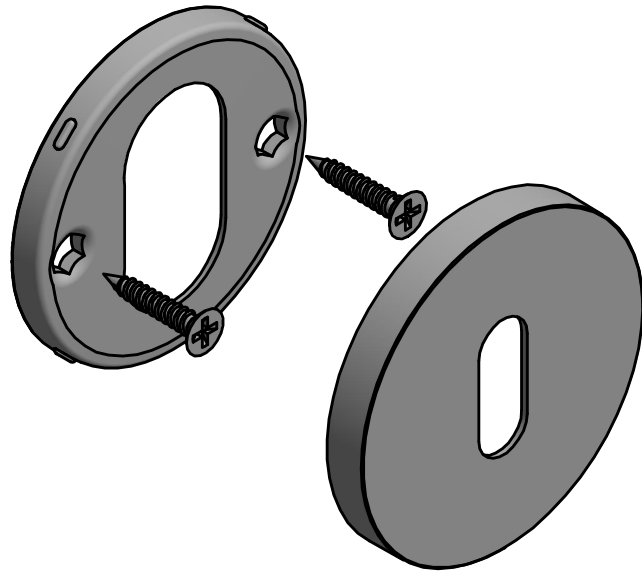

RIVIO GLN53

lever handle accessory
key escutcheon
stainless steel

FORMANI [®] FORMANI HOLLAND B.V. EUROPALAAN 12 6199 AB MAASTRICHT-AIRPORT NL T +31 (0)43 308 90 00 INFO@FORMANI.COM WWW.FORMANI.COM	Type :	RIVIO GLN53	Version: V01
	Formani filename: 4101N001_GLN53_V01.dwg	Description: lever handle accessory key escutcheon stainless steel	Format A3
	Drawn by: Christian Brimbois		
Creation date: 31-8-2022			