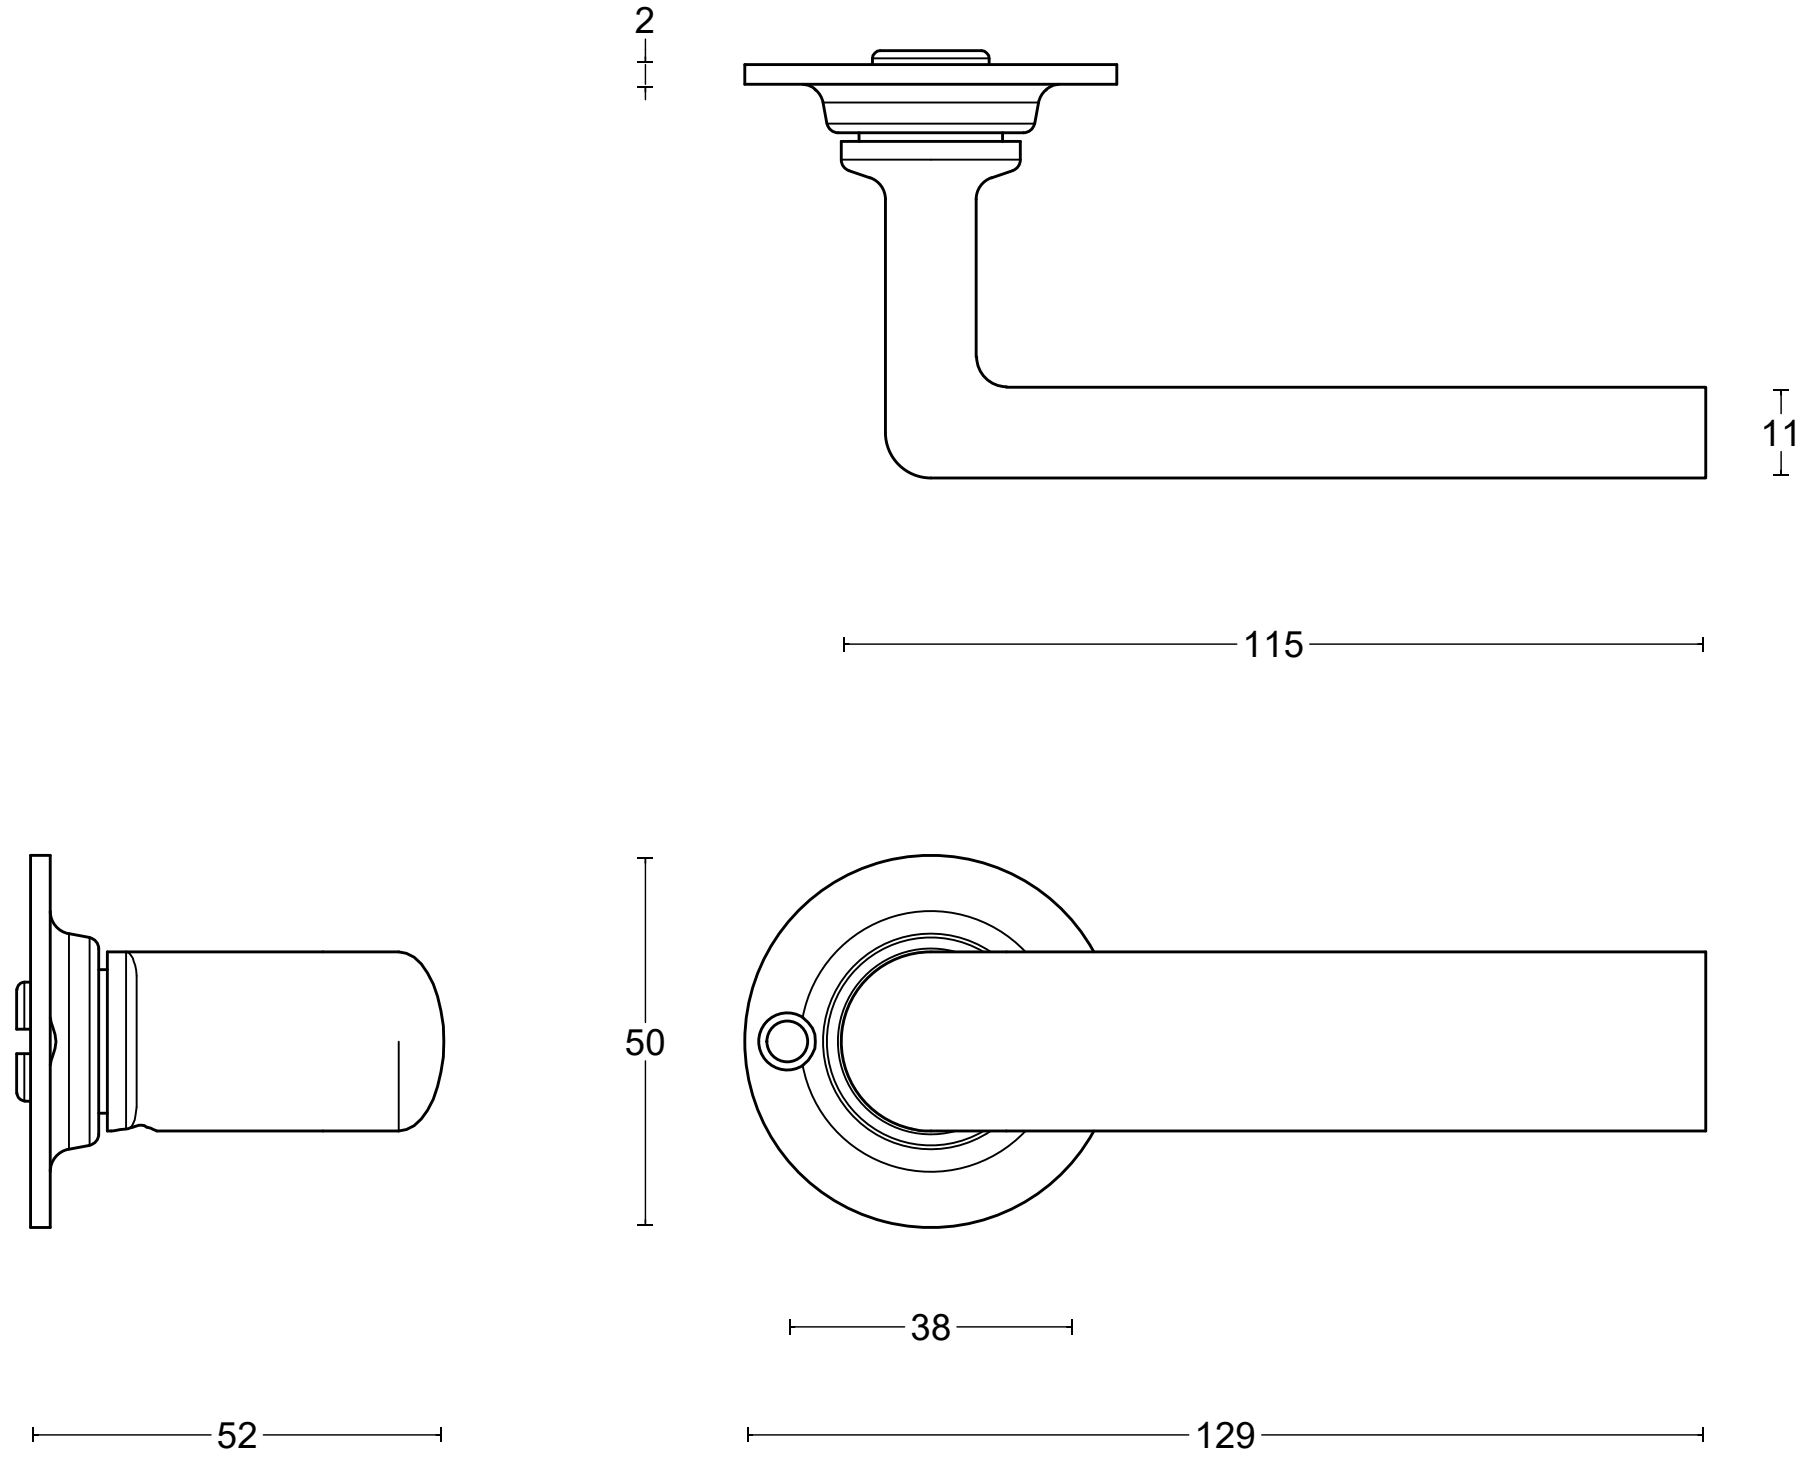

TIMELESS 1929GRR50

solid sprung lever handle
attached to rose

<p>FORMANI®</p> <p>FORMANI HOLLAND B.V. EUROPALAAN 12 6199 AB MAASTRICHT-AIRPORT NL T +31 (0)43 308 90 00 INFO@FORMANI.COM WWW.FORMANI.COM</p>	Type :	Version:
	TIMELESS 1929GRR50	V02
	Description: solid sprung lever handle attached to rose	
Formani filename: 0301D005_1929GRR50_V02.dwg		
Drawn by: Christian Brimbois		
Creation date: 29-3-2023		