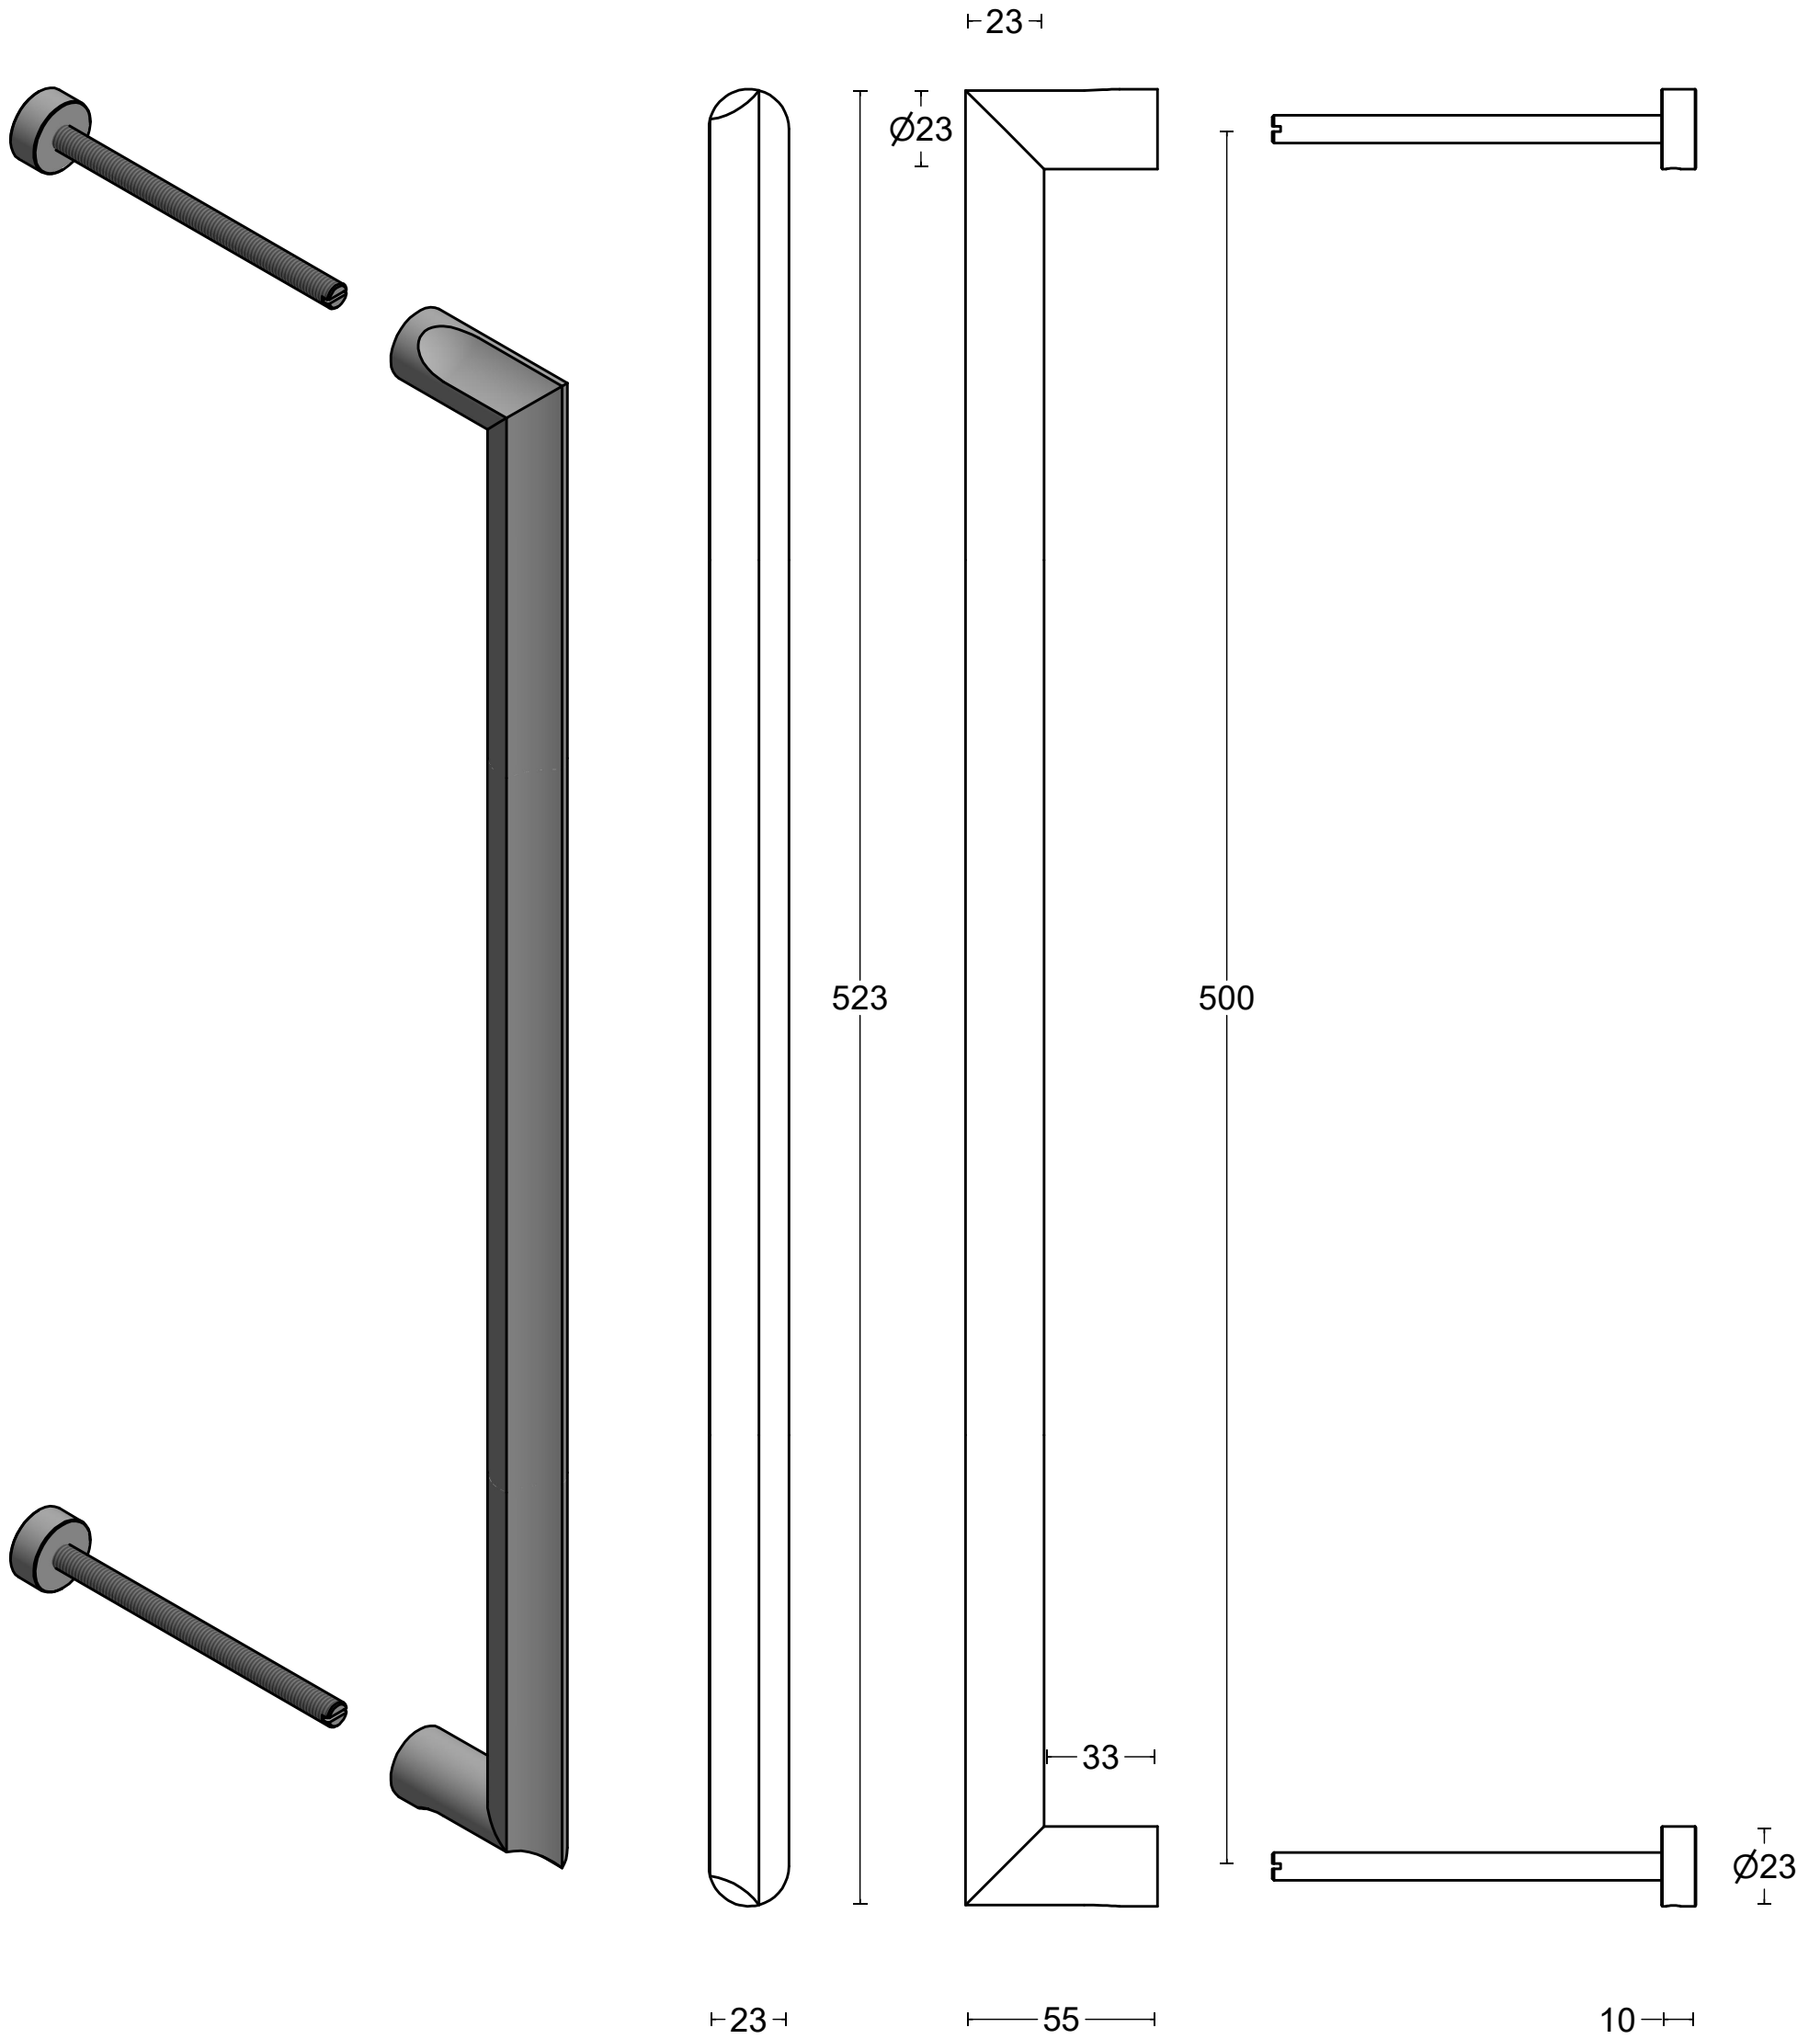

Eclipse DR501 PS

solid pull handle bolt through fixing
stainless steel

<p>FORMANI[®]</p> <p>FORMANI HOLLAND B.V. EUROPALAAN 12 6199 AB MAASTRICHT-AIRPORT NL T +31 (0)43 308 90 00 INFO@FORMANI.COM WWW.FORMANI.COM</p>	Type :	Version:
	Eclipse DR501 PS	V01
	Description: solid pull handle bolt through fixing stainless steel	Format A3
Formani filename: 3901G002_DR501_PS_V01.dwg		
Drawn by: Chrsitian Brimbois		
Creation date: 18-11-2020		