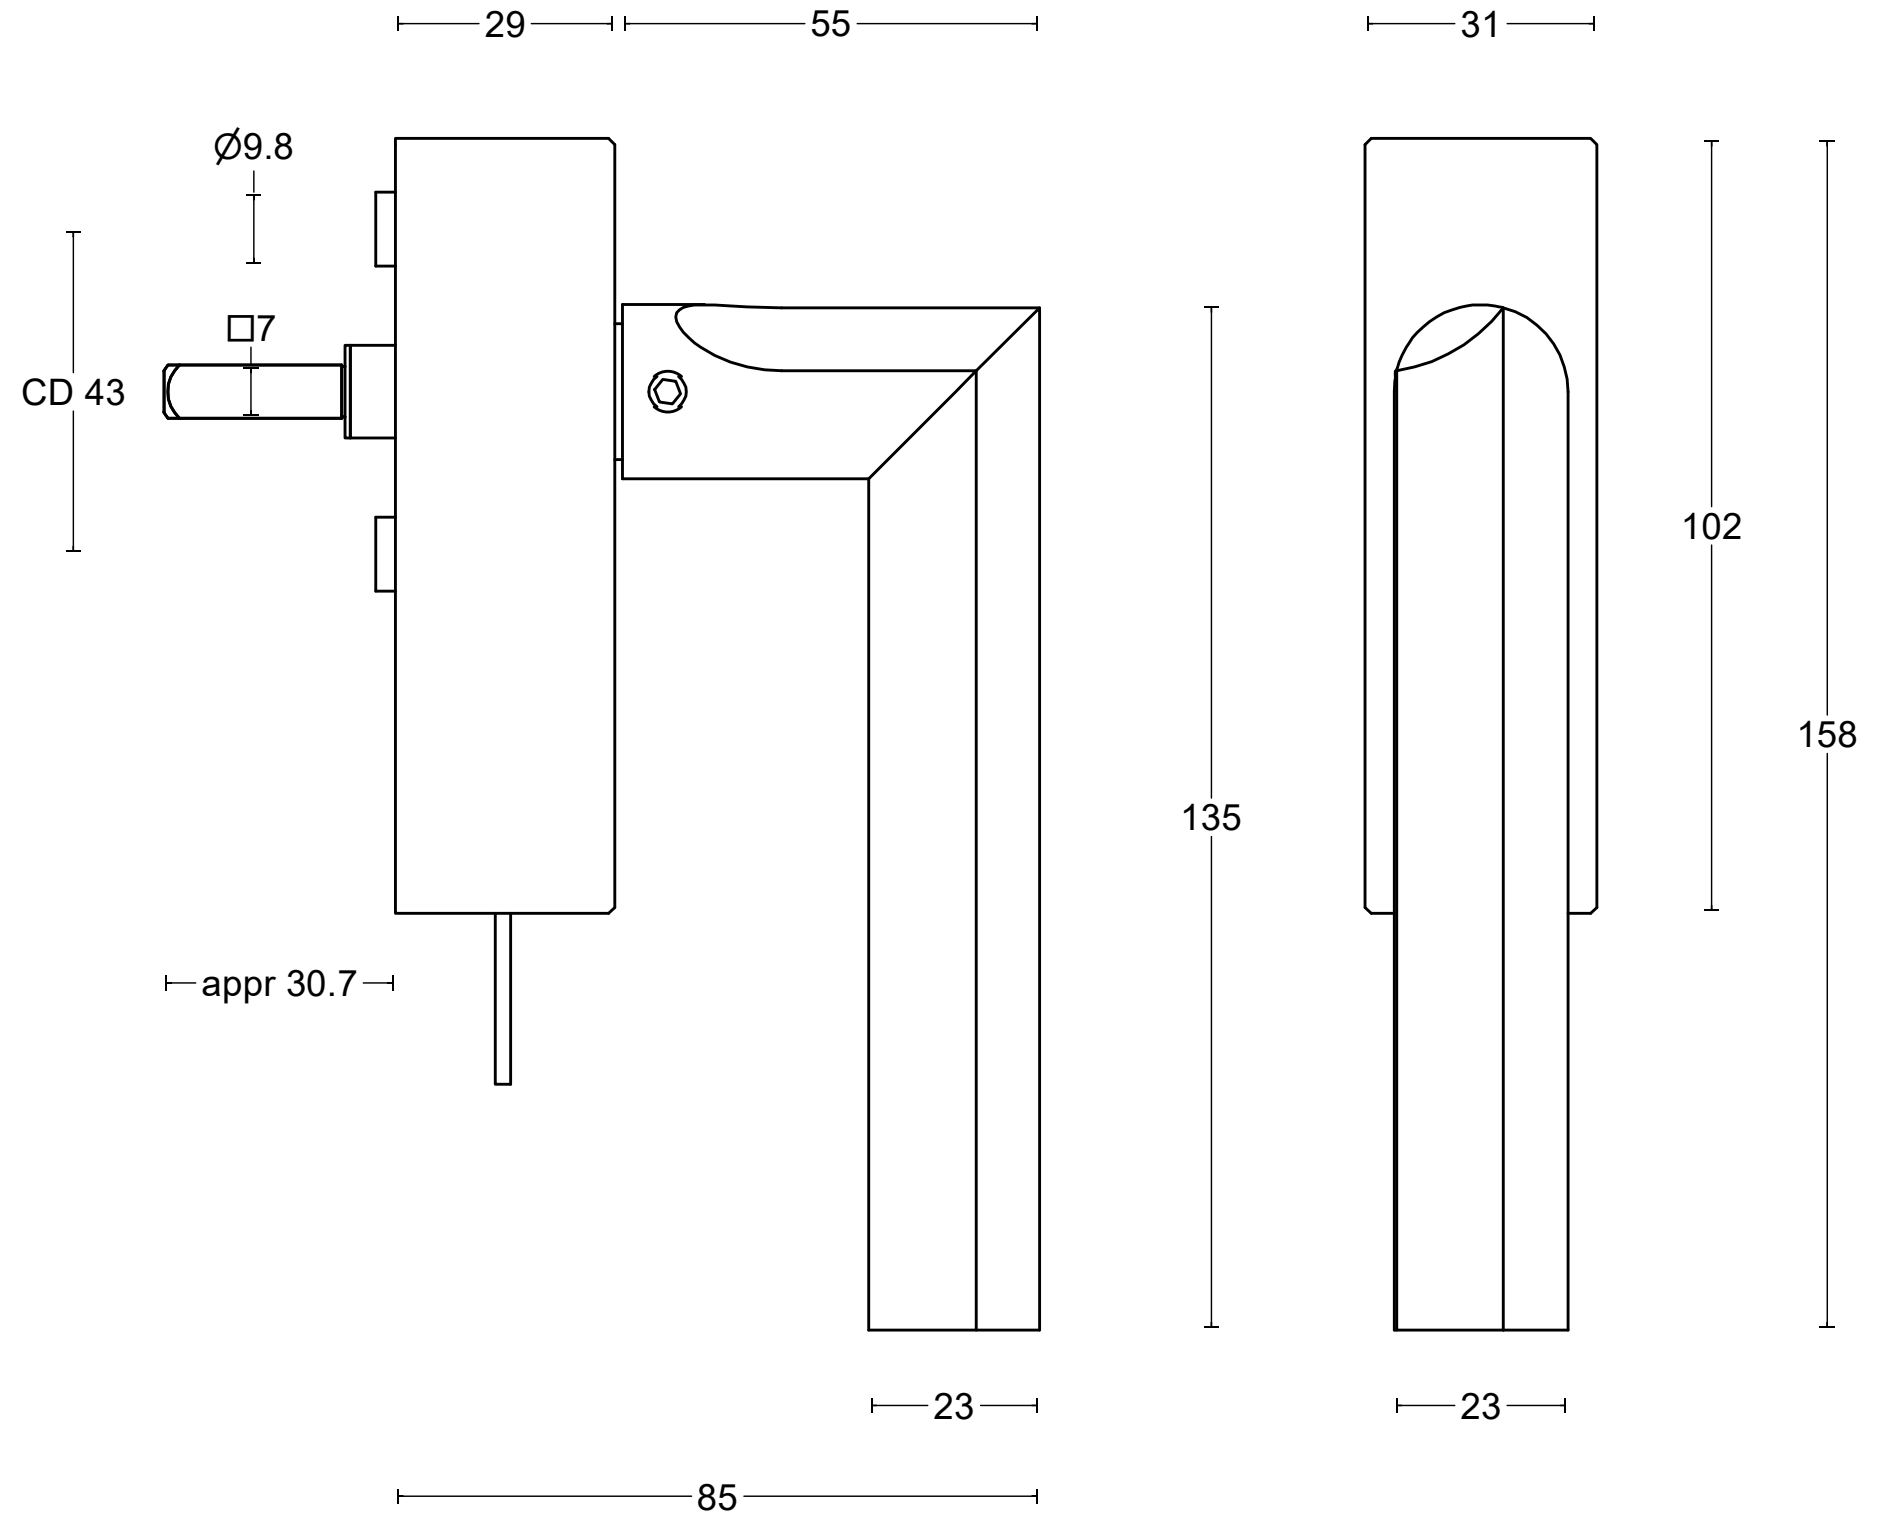

# ECLIPSE DR102-DKLOCK

locking tilt and turn  
window handle  
stainless steel

 <p>FORMANI HOLLAND B.V. EUROPALAAN 12 6199 AB MAASTRICHT-AIRPORT NL T +31 (0)43 308 90 00 INFO@FORMANI.COM WWW.FORMANI.COM</p>	Type :	ECLIPSE DR102-DKLOCK	Version:	V01
	Formani filename: 3903D022_DR102-DKLOCK_V01.dwg	Description:	locking tilt and turn window handle stainless steel	Format
	Drawn by: Christian Brimbois			
Creation date: 2-12-2020				<b>A3</b>