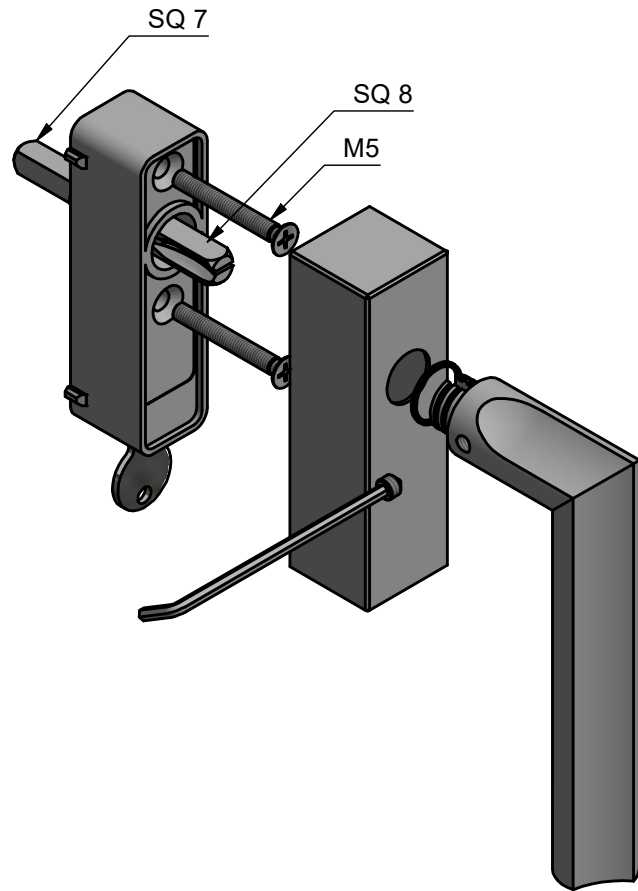

# ECLIPSE DR102-DKLOCK

locking tilt and turn  
window handle  
stainless steel

 <p>FORMANI HOLLAND B.V. EUROPALAAN 12 6199 AB MAASTRICHT-AIRPORT NL T +31 (0)43 308 90 00 INFO@FORMANI.COM WWW.FORMANI.COM</p>	Type :	ECLIPSE DR102-DKLOCK	Version:	V01
	Formani filename: 3903D022_DR102-DKLOCK_V01.dwg	Description:	locking tilt and turn window handle stainless steel	Format
	Drawn by: Christian Brimbois			
Creation date: 2-12-2020				<b>A3</b>