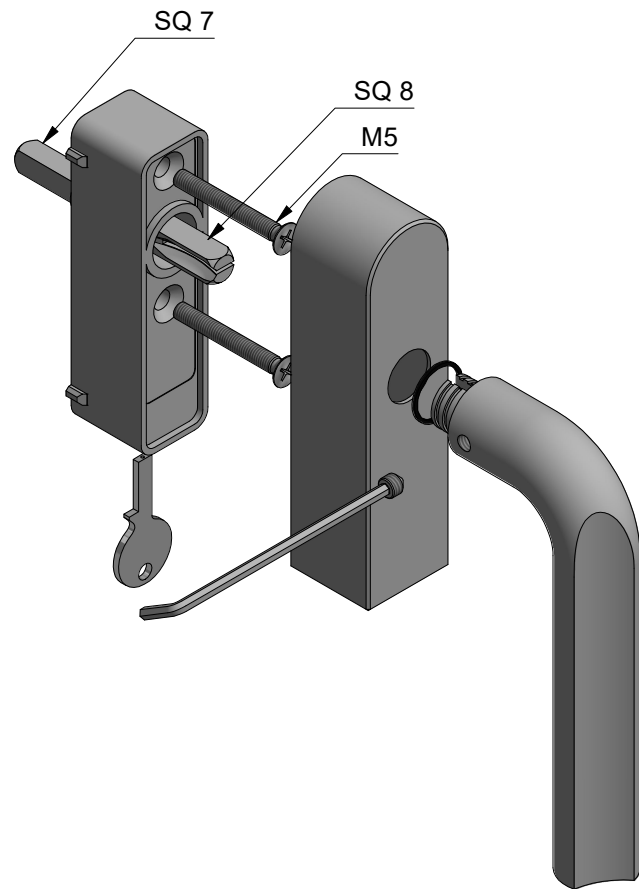

ECLIPSE DR101-DKLOCK-O

locking tilt and turn
window handle
stainless steel

<p style="text-align: center;">FORMANI®</p> <p style="font-size: small;">FORMANI HOLLAND B.V. EUROPALAAN 12 6199 AB MAASTRICHT-AIRPORT NL T +31 (0)43 308 90 00 INFO@FORMANI.COM WWW.FORMANI.COM</p>	<p>Type : ECLIPSE DR101-DKLOCK-O</p>	<p>Version: V01</p>
	<p>Description: locking tilt and turn window handle stainless steel</p>	<p>Format A3</p>
	<p>Formani filename: 3903D021_DR101-DKLOCK-O_V01.dwg</p> <p>Drawn by: Christian Brimbois</p> <p>Creation date: 1-12-2020</p>	