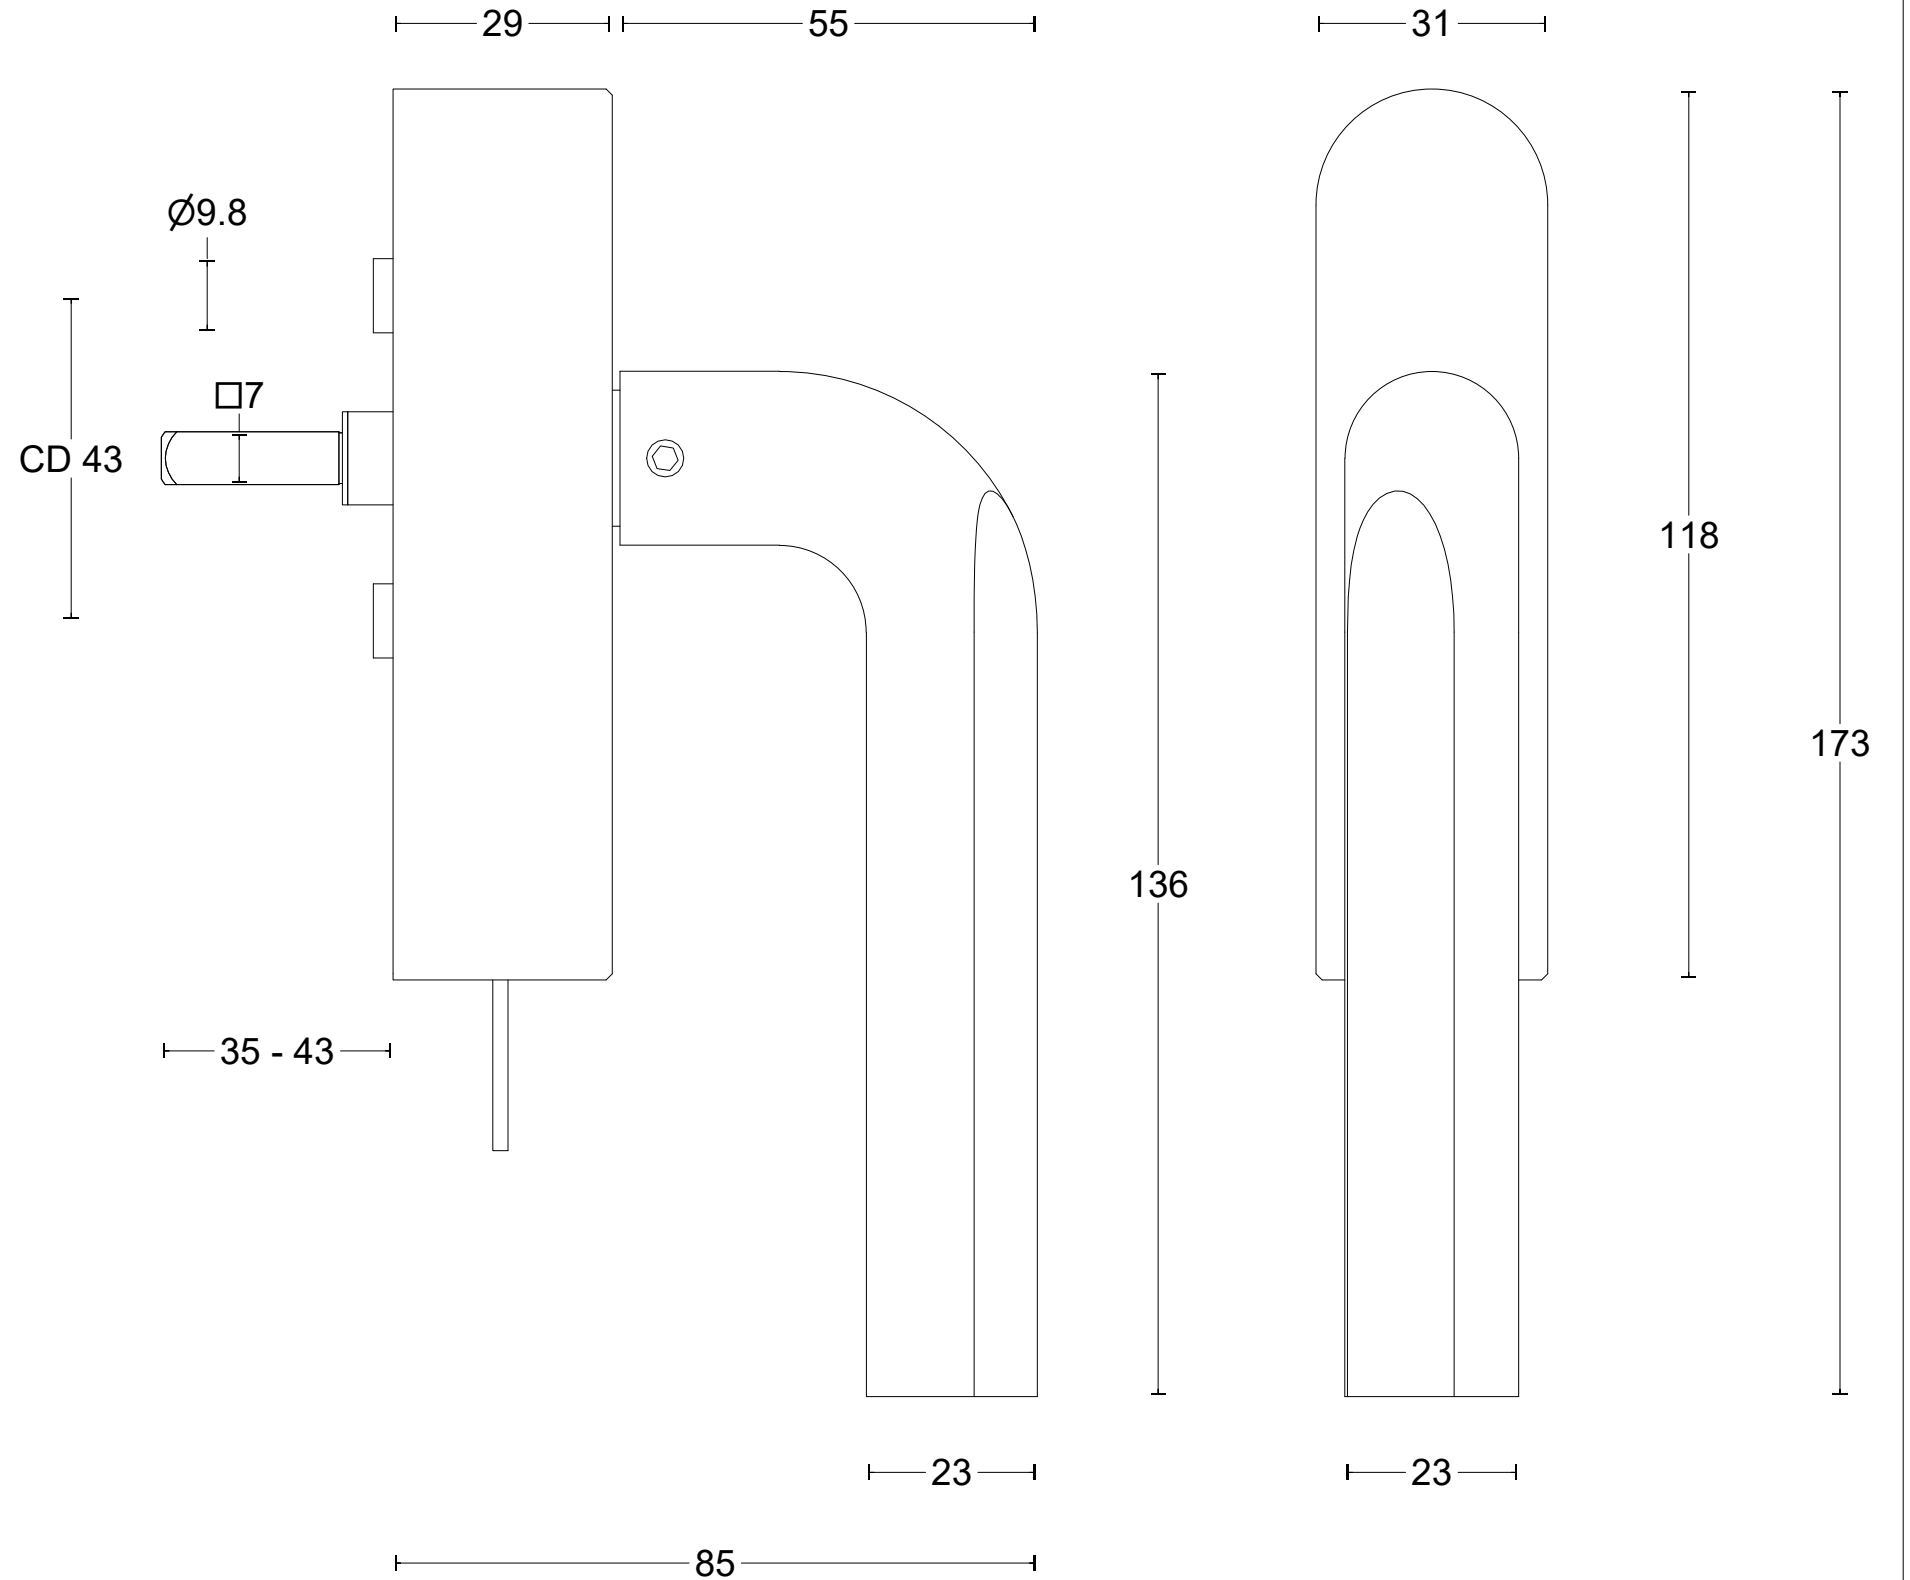

ECLIPSE DR101-DKLOCK-O

locking tilt and turn
window handle
stainless steel

<p style="text-align: center;">FORMANI®</p> <p style="font-size: small;">FORMANI HOLLAND B.V. EUROPALAAN 12 6199 AB MAASTRICHT-AIRPORT NL T +31 (0)43 308 90 00 INFO@FORMANI.COM WWW.FORMANI.COM</p>	<p>Type : ECLIPSE DR101-DKLOCK-O</p>	<p>Version: V01</p>
	<p>Description: locking tilt and turn window handle stainless steel</p>	<p>Format A3</p>
	<p>Formani filename: 3903D021_DR101-DKLOCK-O_V01.dwg</p> <p>Drawn by: Christian Brimbois</p> <p>Creation date: 1-12-2020</p>	