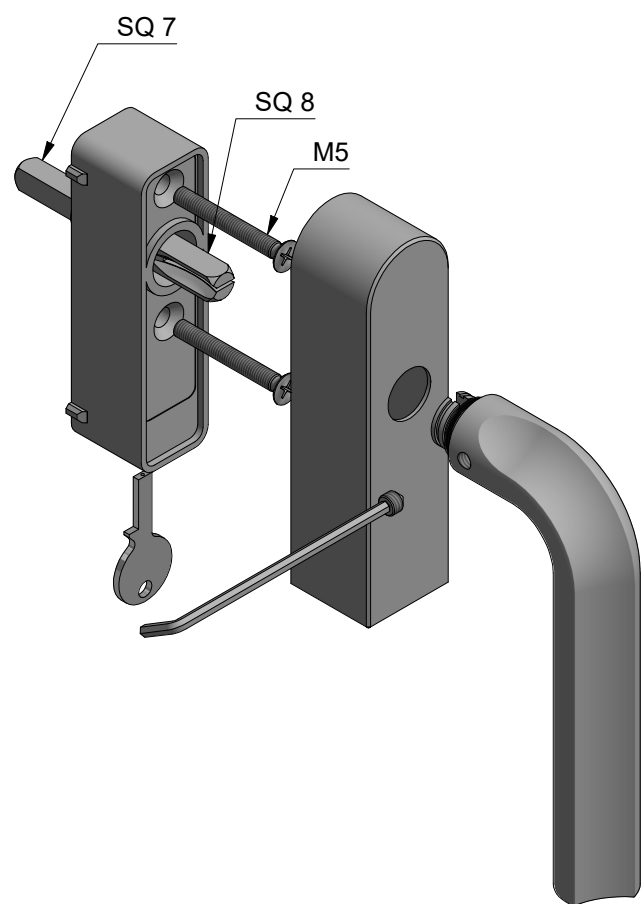

ECLIPSE DR100-DKLOCK-O

locking tilt and turn
window handle
stainless steel

<p style="text-align: center;">FORMANI®</p> <p style="font-size: small;">FORMANI HOLLAND B.V. EUROPALAAN 12 6199 AB MAASTRICHT-AIRPORT NL T +31 (0)43 308 90 00 INFO@FORMANI.COM WWW.FORMANI.COM</p>	<p>Type : ECLIPSE DR100-DKLOCK-O</p>	<p>Version: V01</p>
	<p>Description: locking tilt and turn window handle stainless steel</p>	<p>Format A3</p>
	<p>Formani filename: 3903D020_DR100-DKLOCK-O_V01.dwg</p> <p>Drawn by: Christian Brimbois</p> <p>Creation date: 1-12-2020</p>	