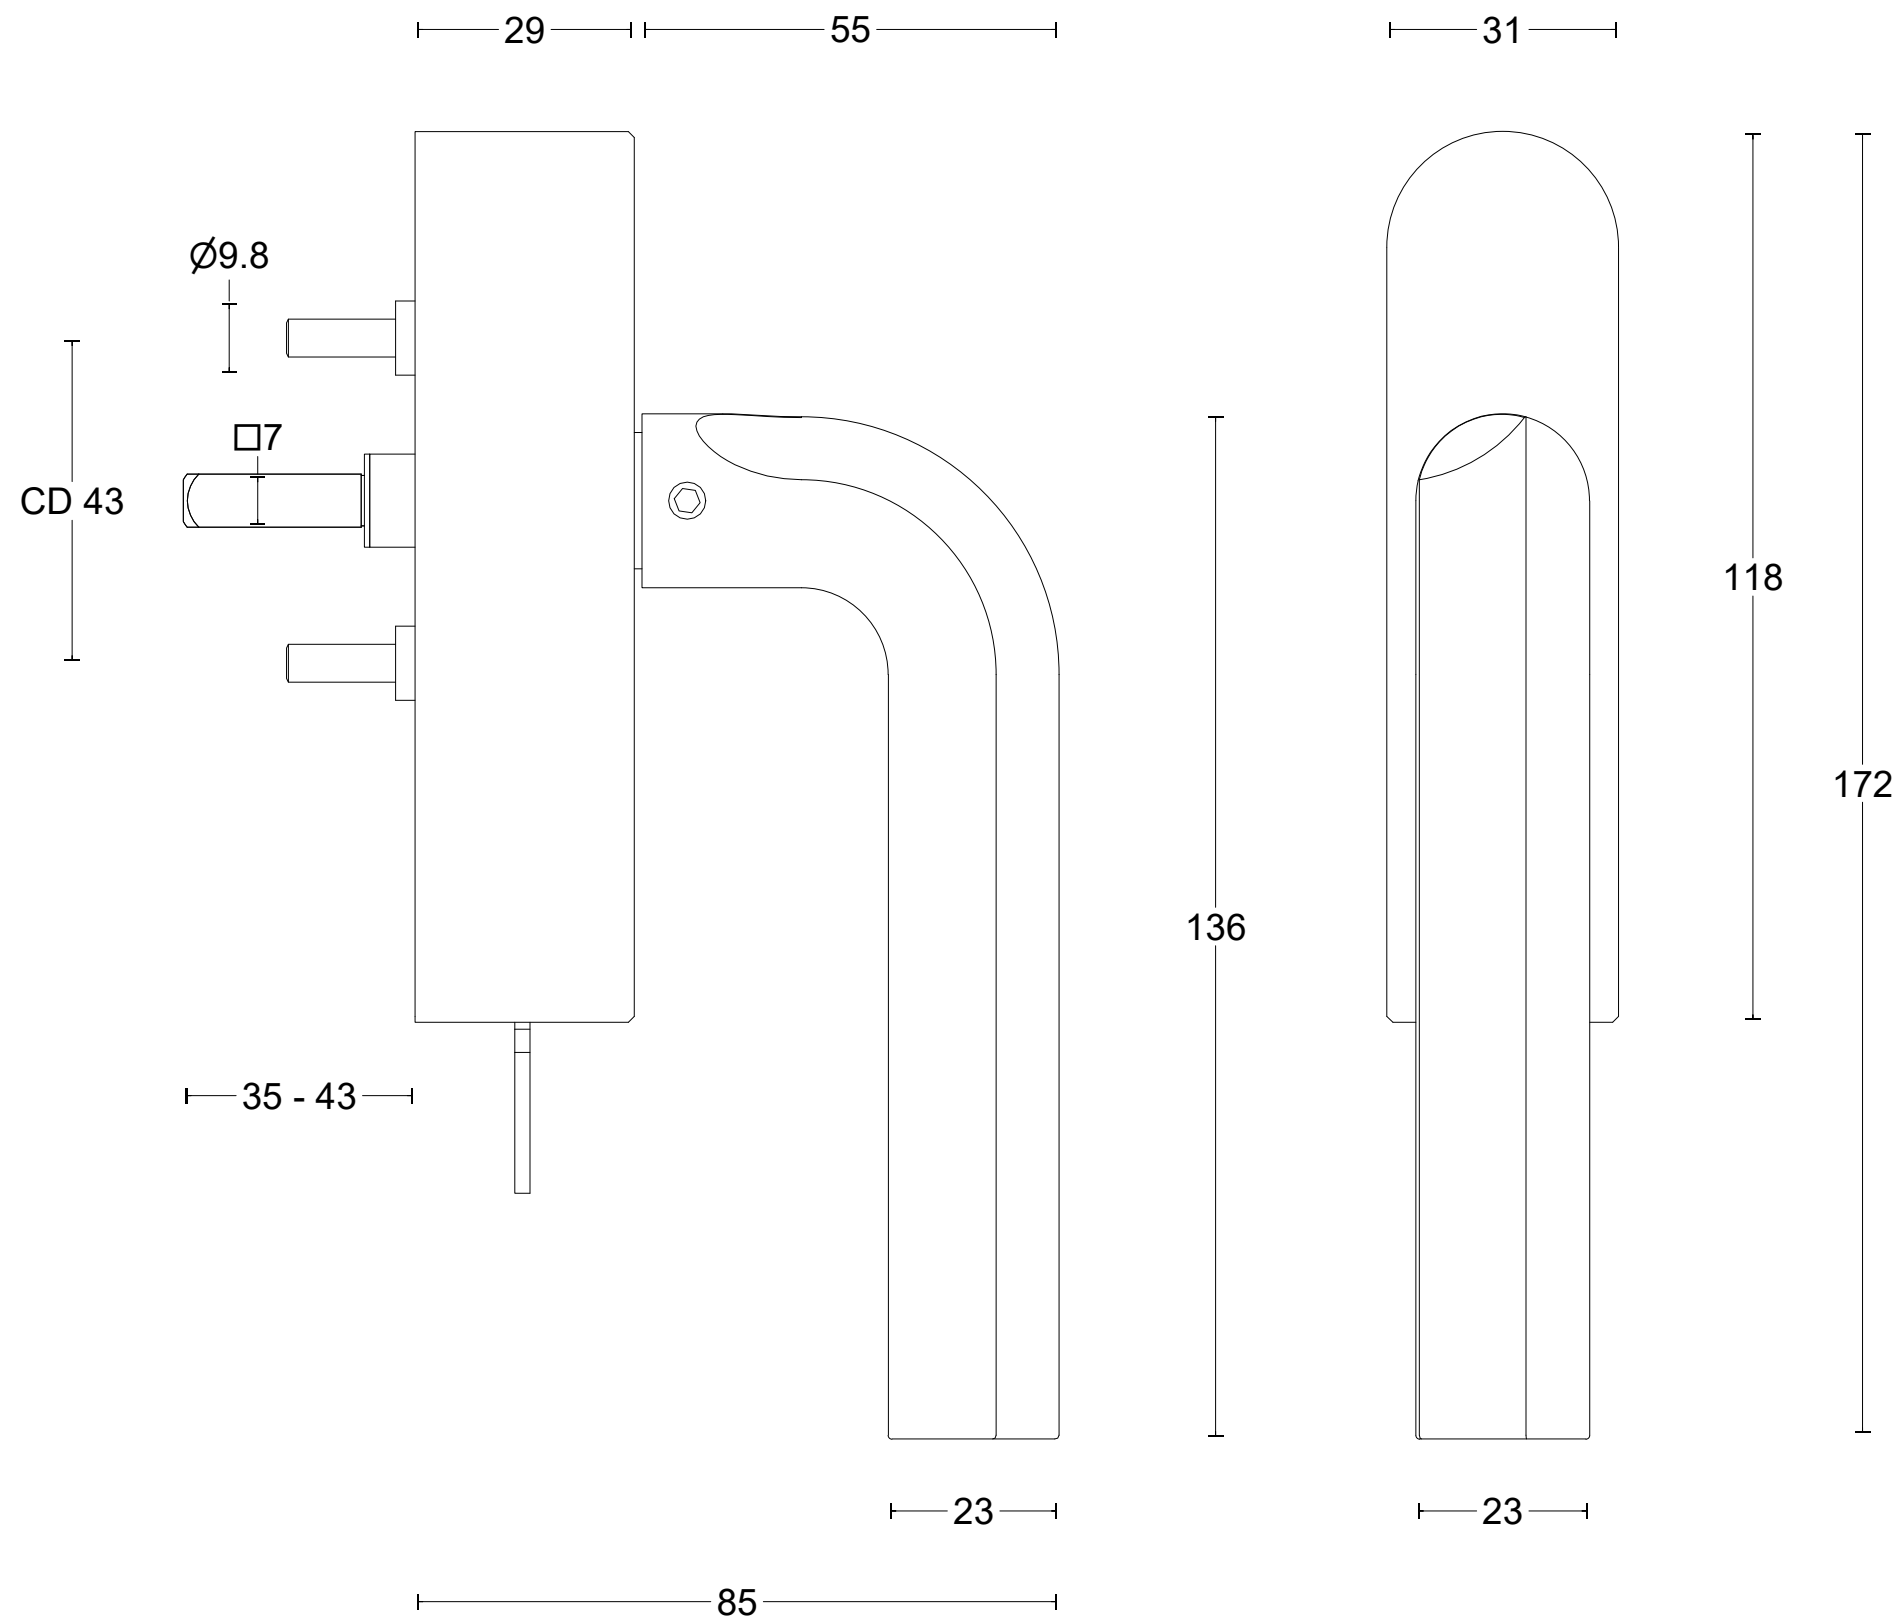

ECLIPSE DR100-DKLOCK-O

locking tilt and turn
window handle
stainless steel

<p style="text-align: center;">FORMANI®</p> <p style="font-size: small;">FORMANI HOLLAND B.V. EUROPALAAN 12 6199 AB MAASTRICHT-AIRPORT NL T +31 (0)43 308 90 00 INFO@FORMANI.COM WWW.FORMANI.COM</p>	<p>Type : ECLIPSE DR100-DKLOCK-O</p>	<p>Version: V01</p>
	<p>Description: locking tilt and turn window handle stainless steel</p>	<p>Format A3</p>
	<p>Formani filename: 3903D020_DR100-DKLOCK-O_V01.dwg</p> <p>Drawn by: Christian Brimbois</p> <p>Creation date: 1-12-2020</p>	