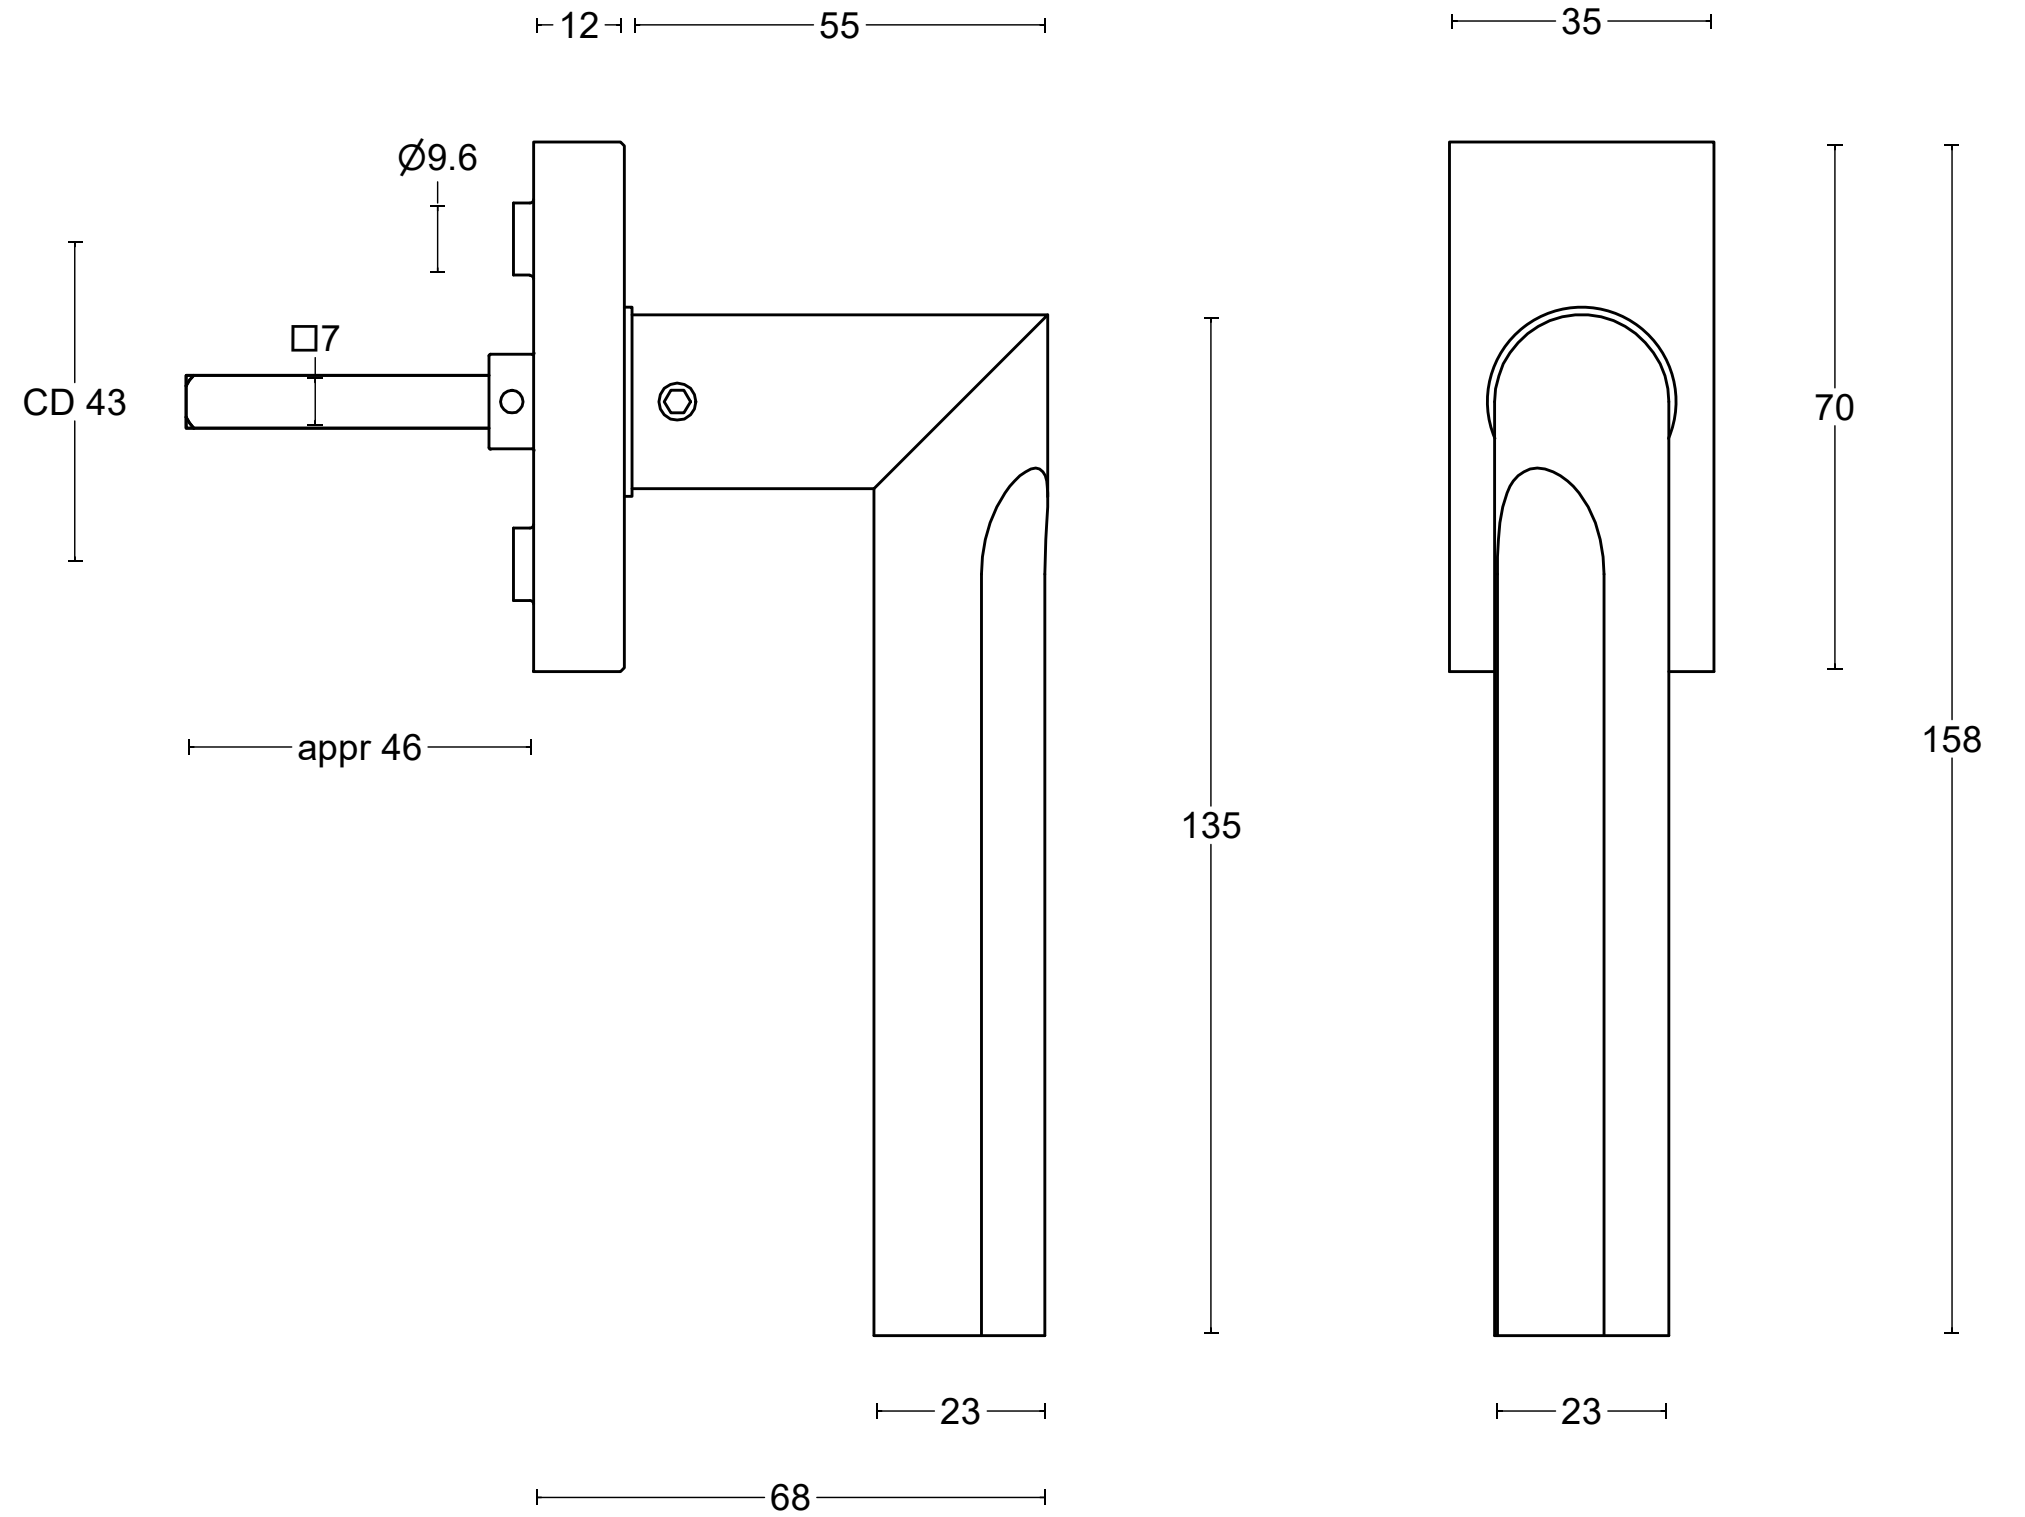

# ECLIPSE DR103-DK

non-locking tilt and turn window handle  
stainless steel

<p><b>FORMANI®</b></p> <p>FORMANI HOLLAND B.V. EUROPALAAN 12 6199 AB MAASTRICHT-AIRPORT NL T +31 (0)43 308 90 00 INFO@FORMANI.COM WWW.FORMANI.COM</p>	Type :	Version:
	<b>ECLIPSE DR103-DK</b>	
	V01	
Formani filename: 3903D004_DR103-DK_V01.dwg	Description: non-locking tilt and turn window handle stainless steel	Format <b>A3</b>
Drawn by: Christian Brimbois		
Creation date: 1-12-2020		