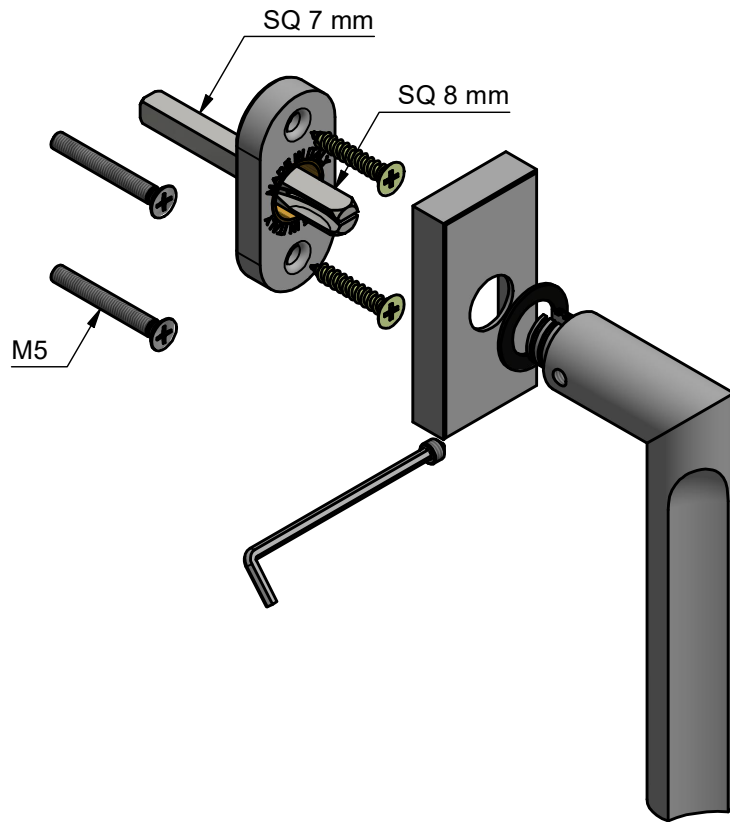

# ECLIPSE DR103-DK

non-locking tilt and turn window handle  
stainless steel

<p><b>FORMANI®</b></p> <p>FORMANI HOLLAND B.V. EUROPALAAN 12 6199 AB MAASTRICHT-AIRPORT NL T +31 (0)43 308 90 00 INFO@FORMANI.COM WWW.FORMANI.COM</p>	Type :	Version:
	<b>ECLIPSE DR103-DK</b>	
	V01	
Formani filename: 3903D004_DR103-DK_V01.dwg	Description: non-locking tilt and turn window handle stainless steel	Format <b>A3</b>
Drawn by: Christian Brimbois		
Creation date: 1-12-2020		