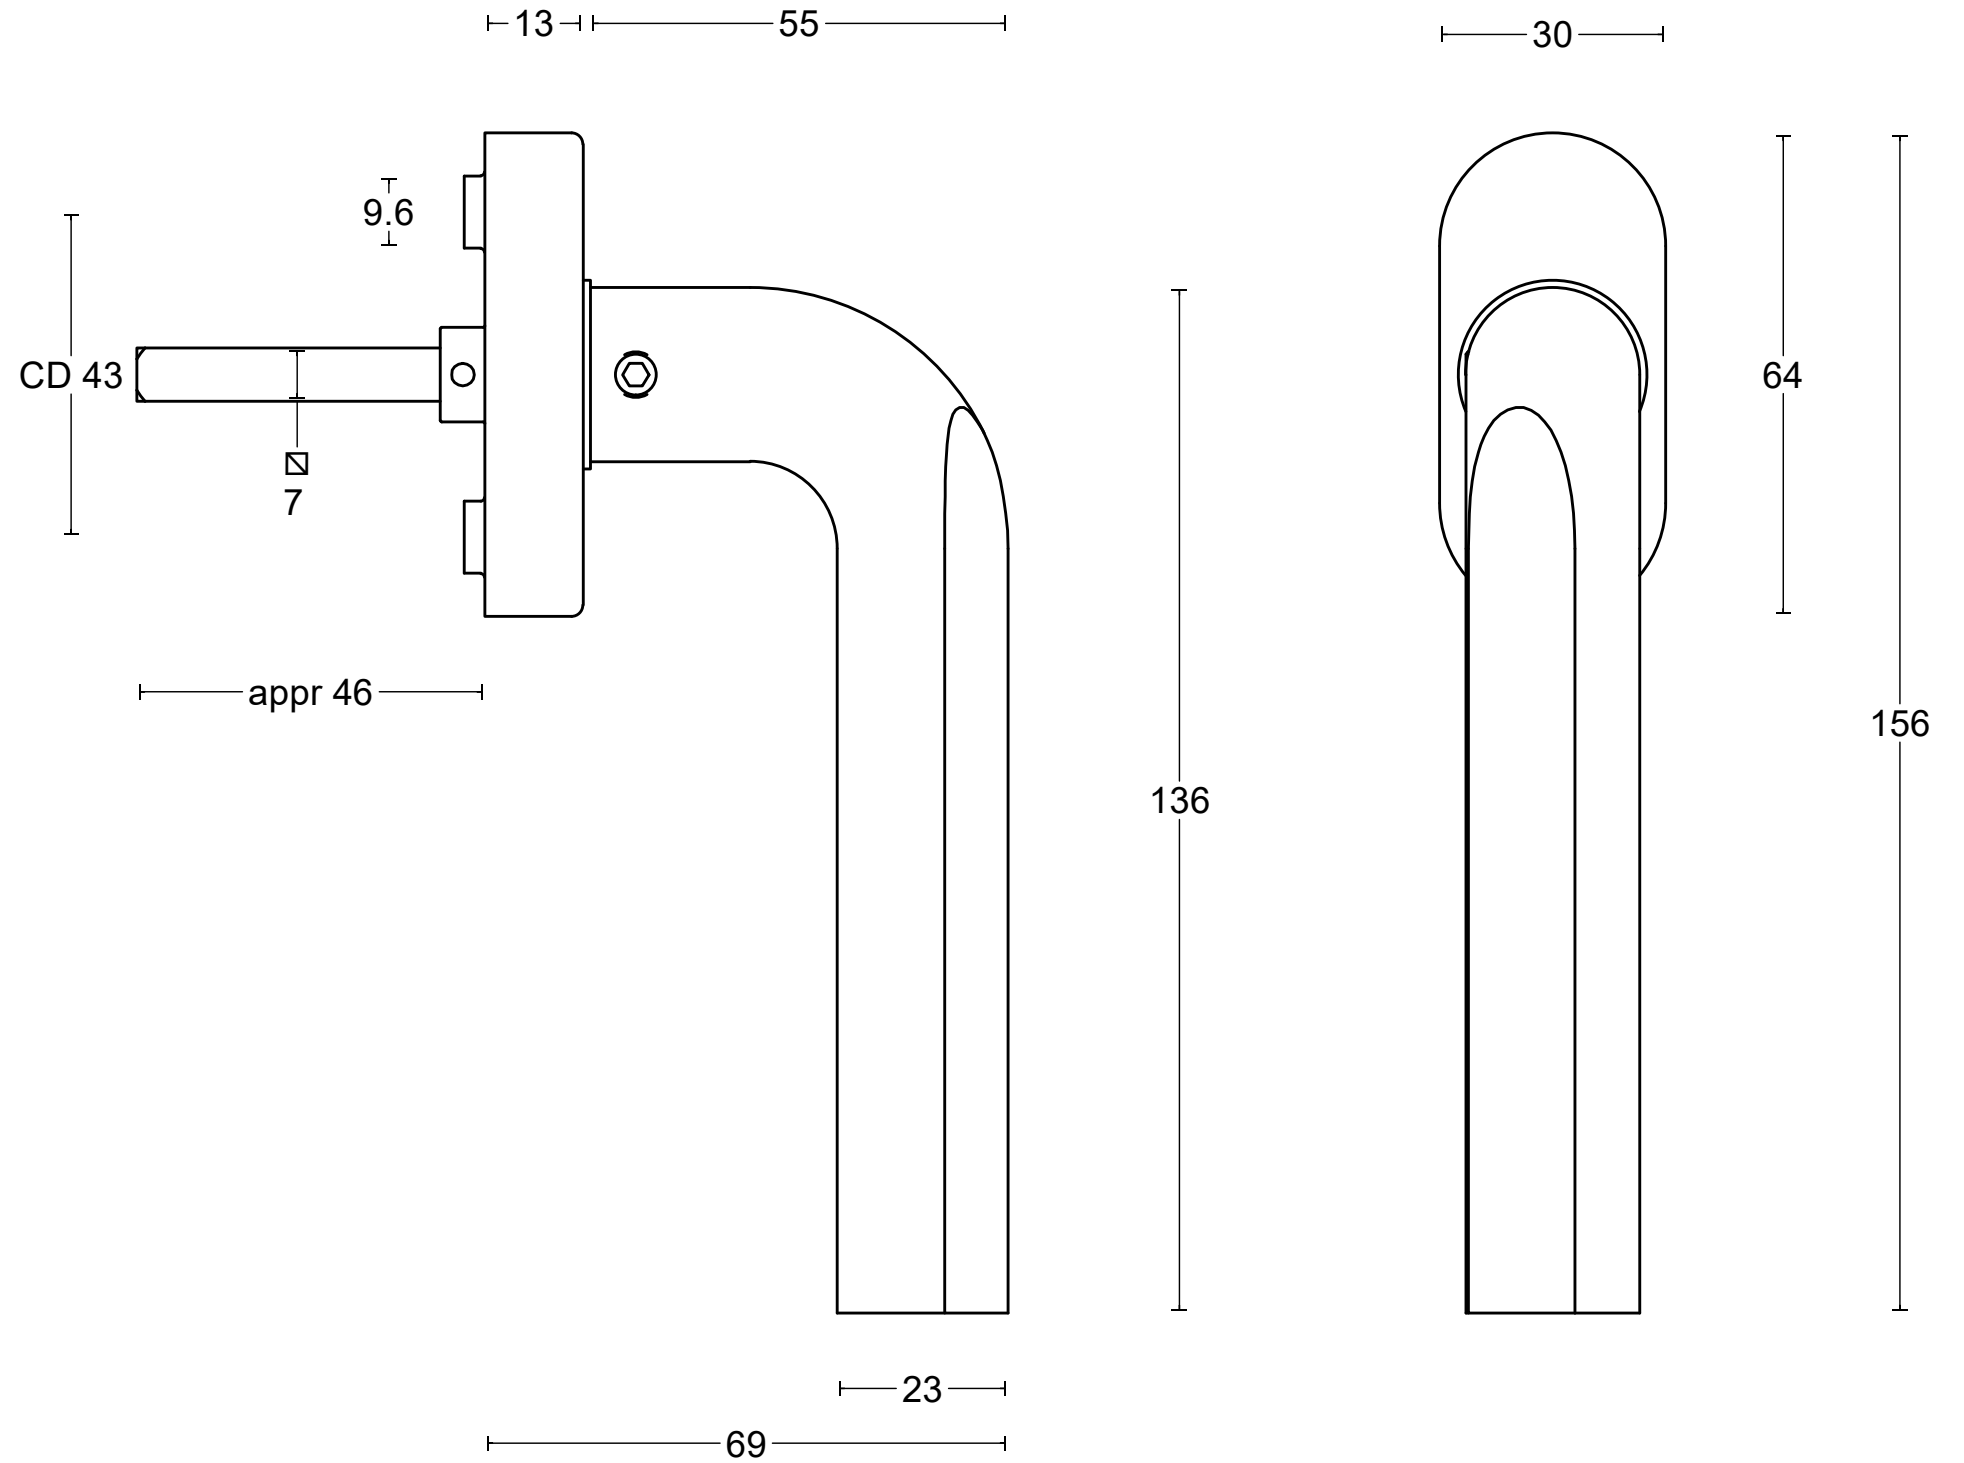

ECLIPSE DR101-DK-O

non-locking tilt and turn
window handle
stainless steel

<p>FORMANI®</p> <p>FORMANI HOLLAND B.V. EUROPALAAN 12 6199 AB MAASTRICHT-AIRPORT NL T +31 (0)43 308 90 00 INFO@FORMANI.COM WWW.FORMANI.COM</p>	Type :	ECLIPSE DR101-DK-O	Version:	V01
	Formani filename: 3903D002_DR101-DKO_V01.dwg	Description:	non-locking tilt and turn window handle stainless steel	Format
	Drawn by: Christian Brimbois			
Creation date: 1-12-2020				