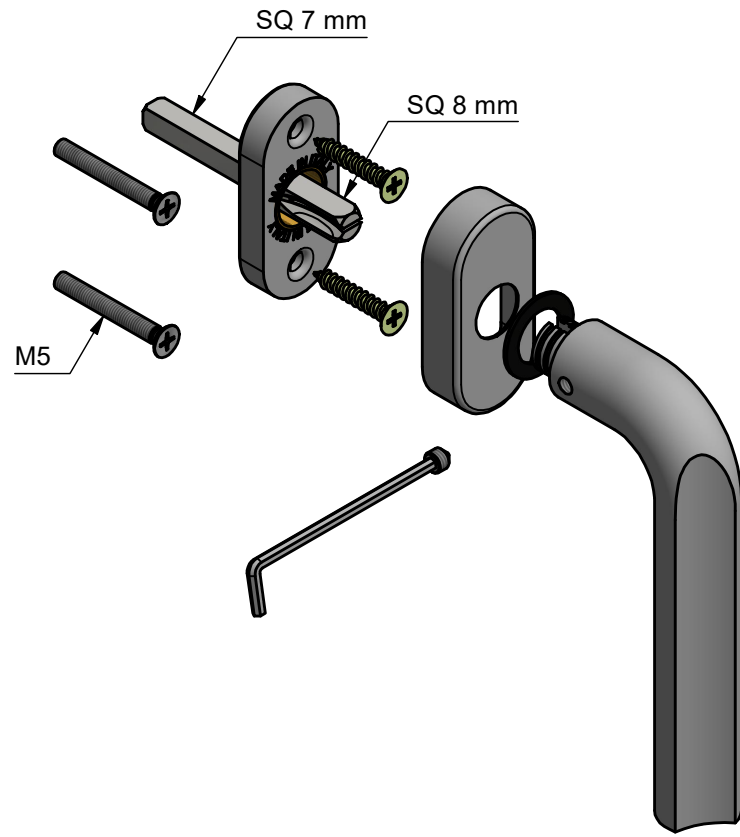

ECLIPSE DR101-DK-O

non-locking tilt and turn
window handle
stainless steel

<p>FORMANI®</p> <p>FORMANI HOLLAND B.V. EUROPALAAN 12 6199 AB MAASTRICHT-AIRPORT NL T +31 (0)43 308 90 00 INFO@FORMANI.COM WWW.FORMANI.COM</p>	Type :	ECLIPSE DR101-DK-O	Version:	V01
	Formani filename: 3903D002_DR101-DKO_V01.dwg	Description:	non-locking tilt and turn window handle stainless steel	Format
	Drawn by: Christian Brimbois			
Creation date: 1-12-2020				