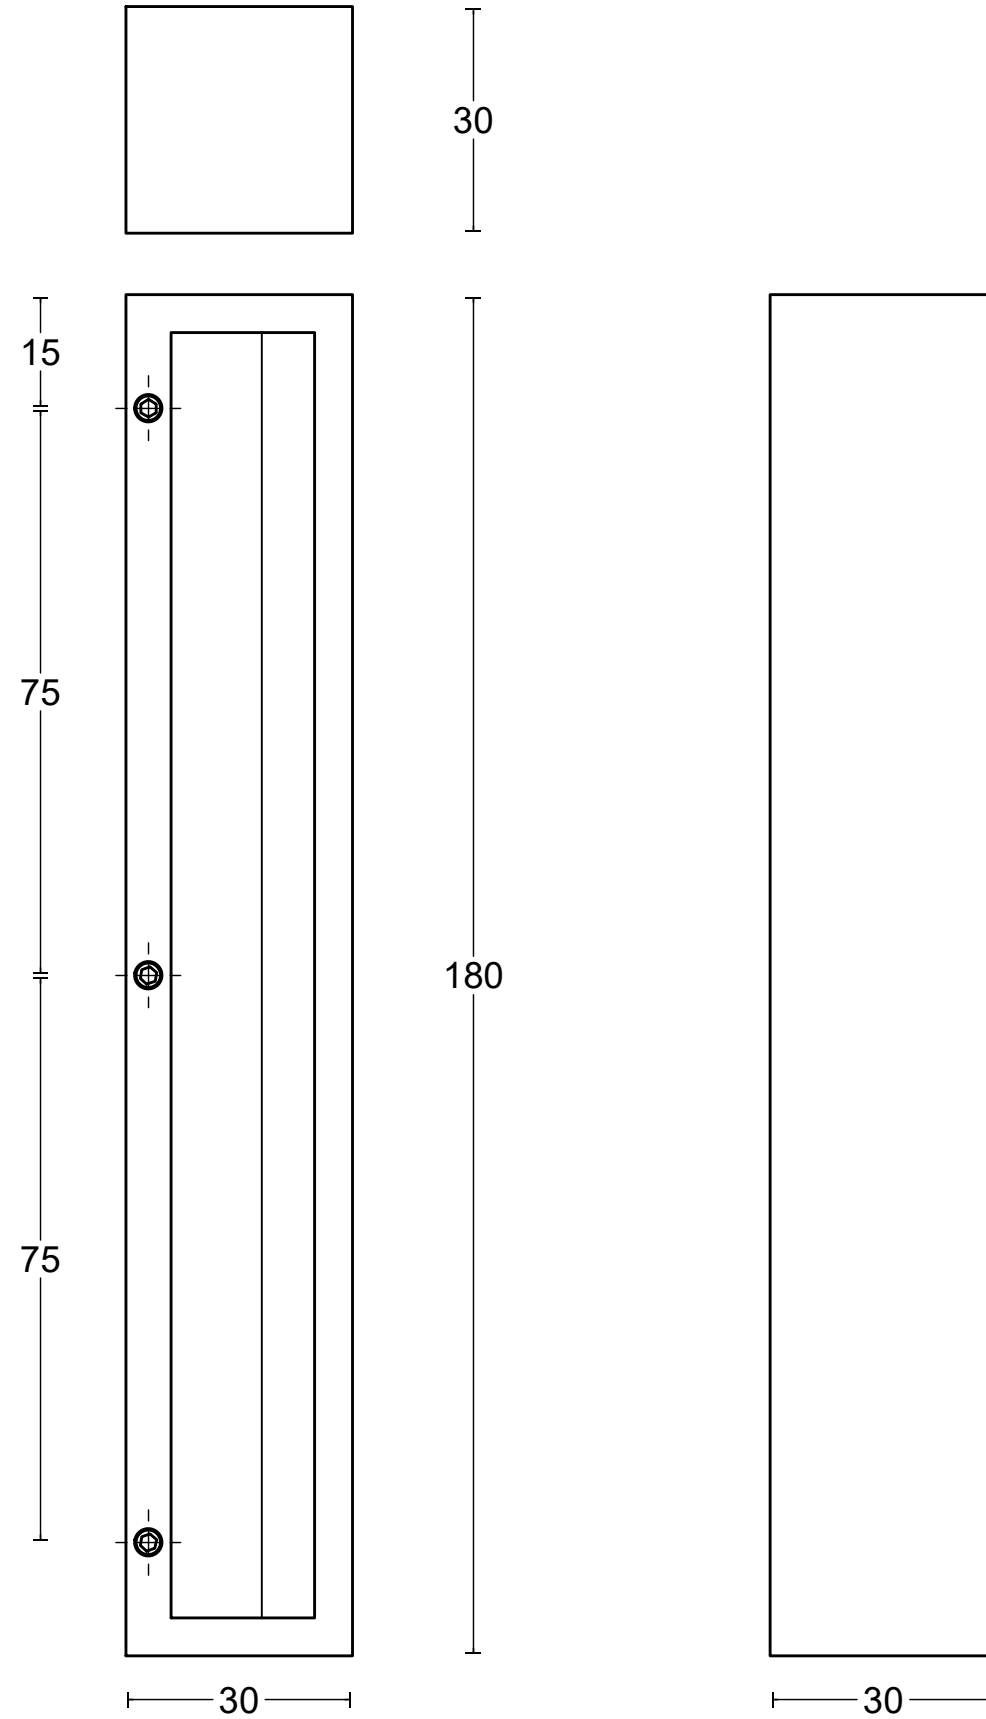

BOBBY EK180

flush pull for sliding door
stainless steel

<p>FORMANI®</p> <p>FORMANI HOLLAND B.V. EUROPALAAN 12 6199 AB MAASTRICHT-AIRPORT NL T +31 (0)43 308 90 00 INFO@FORMANI.COM WWW.FORMANI.COM</p>	Type :	BOBBY EK180	Version:
	Formani filename: 4001Z031_EK180_V01.dwg	Description: flush pull for sliding door stainless steel	Format A3
	Drawn by: Christian Brimbois		
Creation date: 14-6-2021			