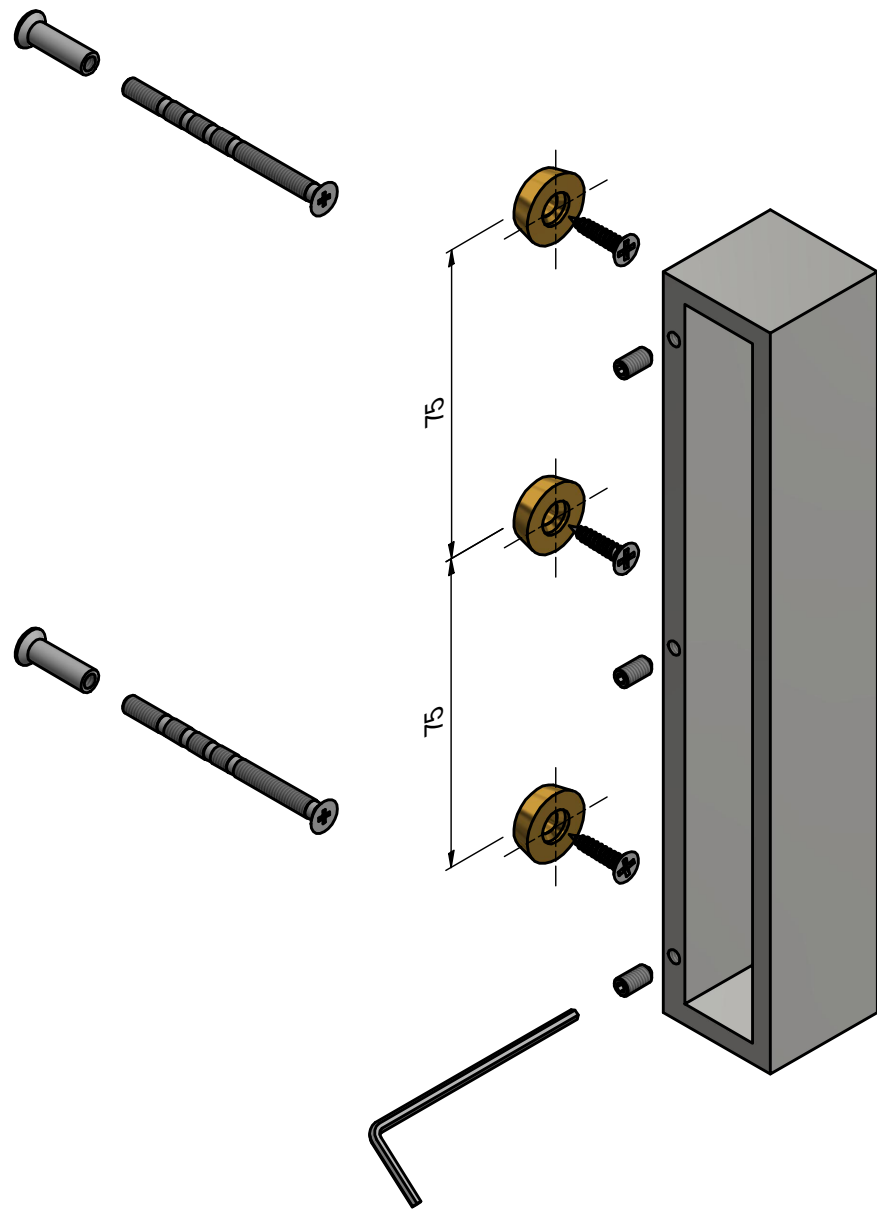

BOBBY EK180

flush pull for sliding door
stainless steel

<p>FORMANI®</p> <p>FORMANI HOLLAND B.V. EUROPALAAN 12 6199 AB MAASTRICHT-AIRPORT NL T +31 (0)43 308 90 00 INFO@FORMANI.COM WWW.FORMANI.COM</p>	Type :	BOBBY EK180	Version:
	Formani filename: 4001Z031_EK180_V01.dwg	Description: flush pull for sliding door stainless steel	Format A3
	Drawn by: Christian Brimbois		
Creation date: 14-6-2021			