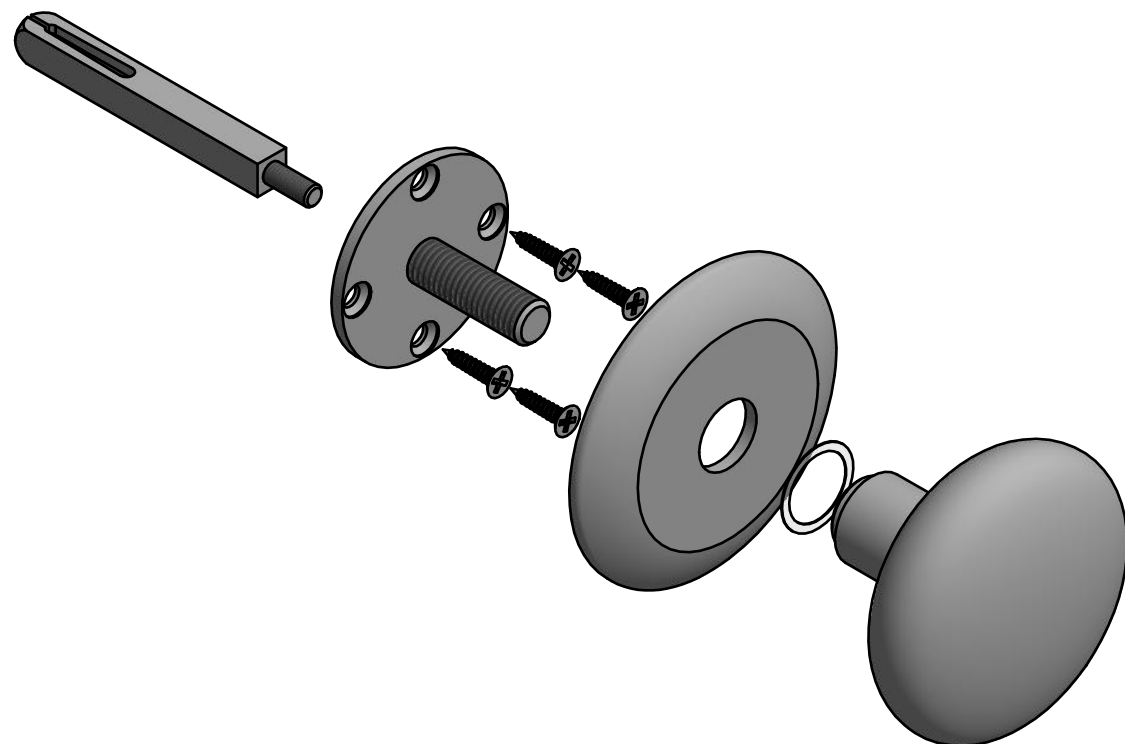

# BASIC LB65V

front door knob fixed on rose  
stainless steel

57

65  
73

49  
8

20

<p><b>FORMANI</b><sup>®</sup></p> <p>FORMANI HOLLAND B.V. EUROPALAAN 12 6199 AB MAASTRICHT-AIRPORT NL T +31 (0)43 308 90 00 INFO@FORMANI.COM WWW.FORMANI.COM</p>	Type :	<b>BASIC LB65V</b>	Version: V01
	Formani filename: 1502K038_LB65V_V01.dwg	Description: front door knob fixed on rose stainless steel	Format <b>A3</b>
	Drawn by: Christian Brimbois		
Creation date: 30-6-2020			