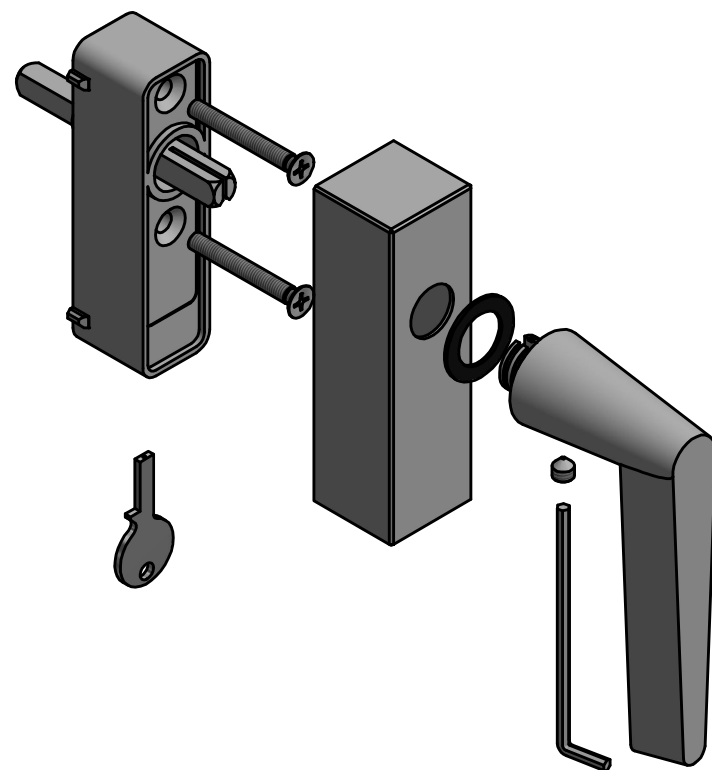

CONE OH102-DKLOCK

locking tilt and turn
window handle
stainless steel

<p>FORMANI®</p> <p>FORMANI HOLLAND B.V. EUROPALAAN 12 6199 AB MAASTRICHT-AIRPORT NL T +31 (0)43 308 90 00 INFO@FORMANI.COM WWW.FORMANI.COM</p>	Type :	CONE OH102-DKLOCK	Version:	V01
	Formani filename: 3803D023_OH102-DKLOCK_V01.dwg	Description:	locking tilt and turn window handle stainless steel	Format
	Drawn by: Christian Brimbois			
Creation date: 8-3-2021				