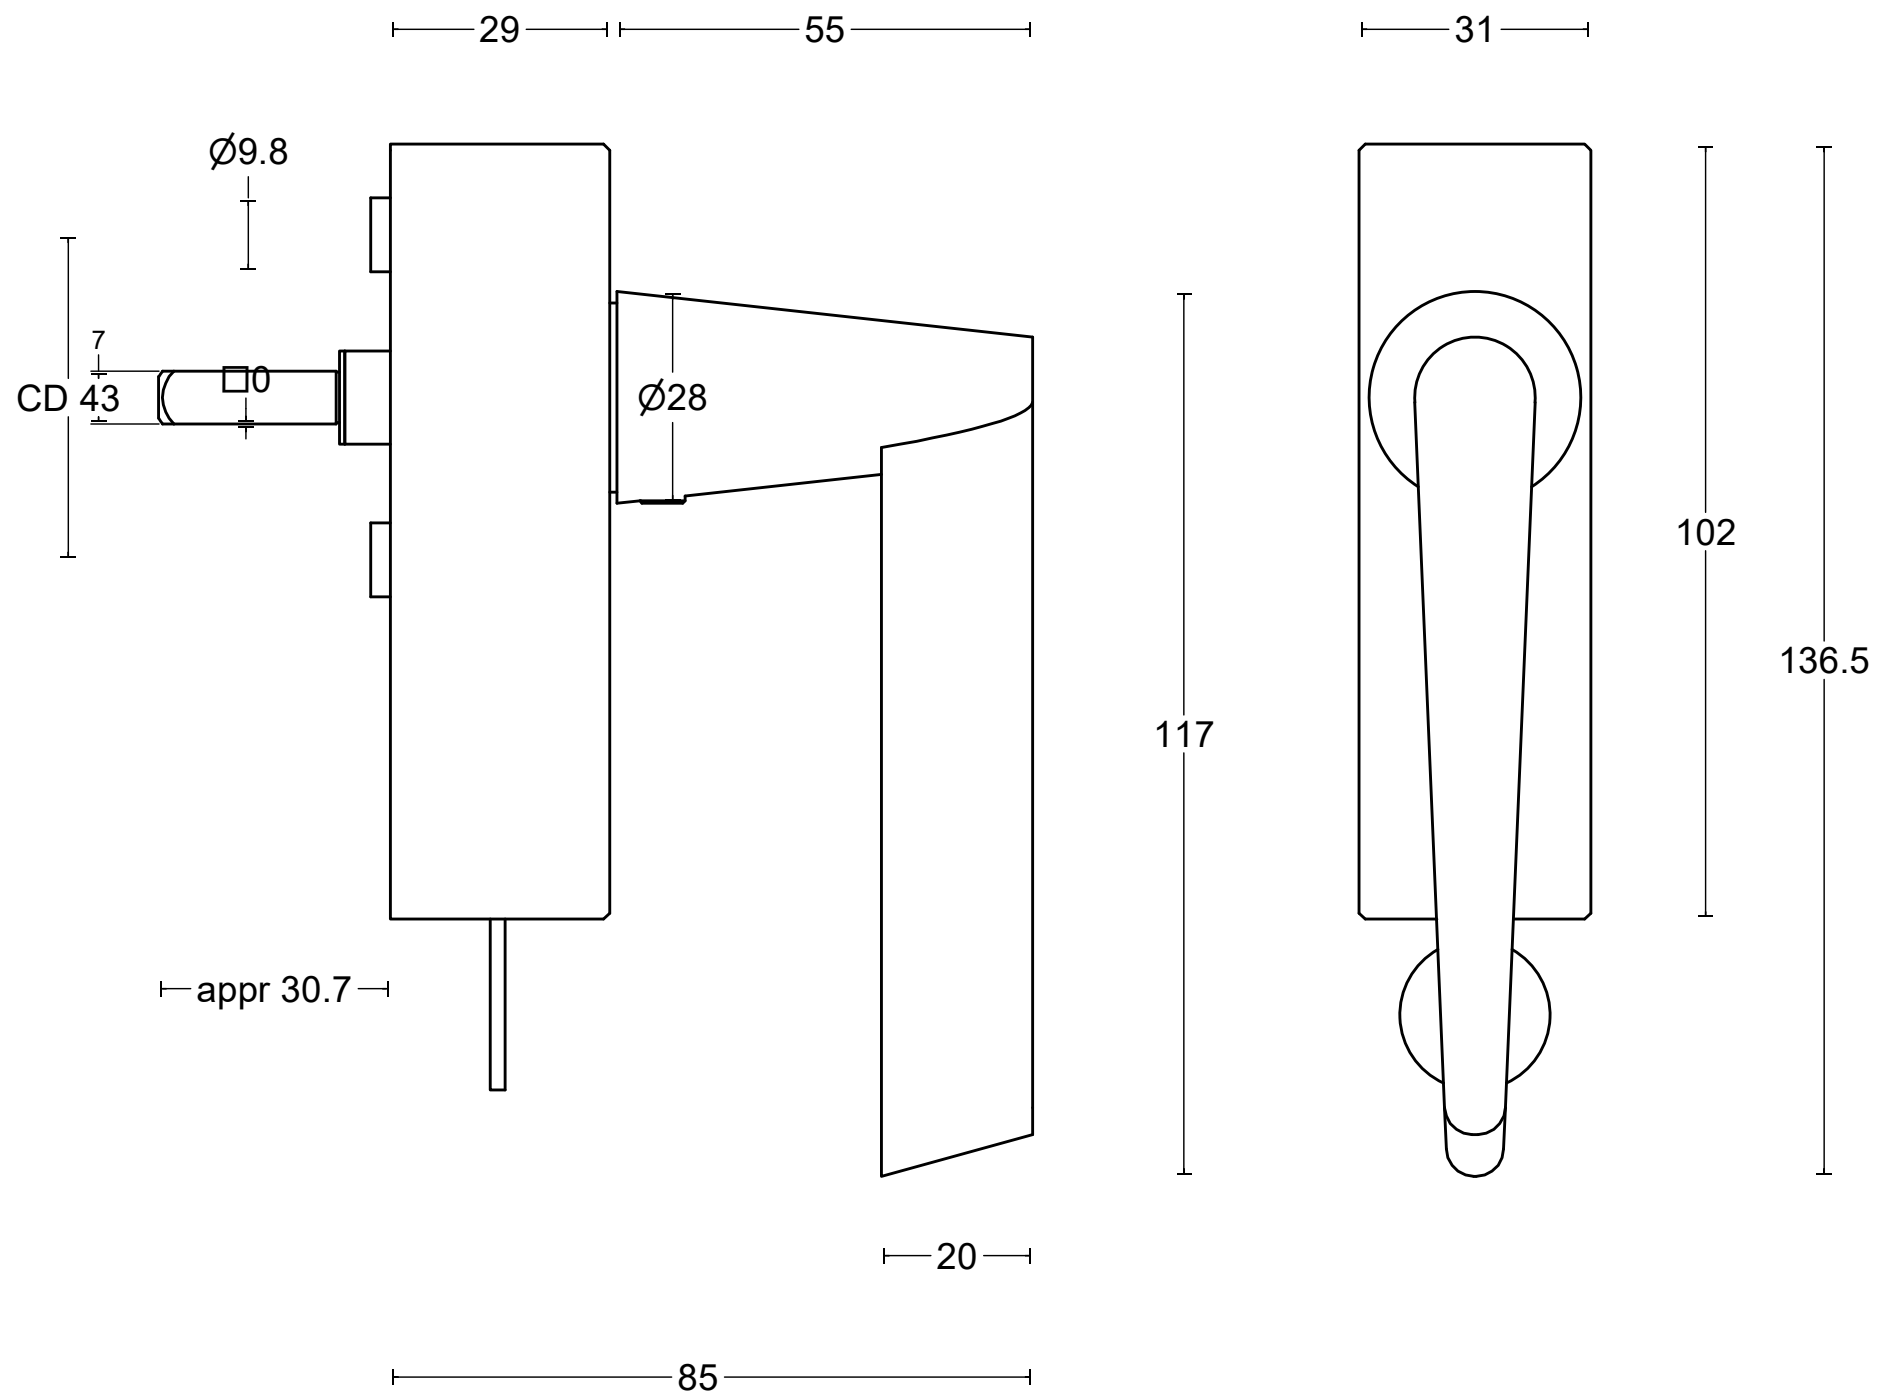

CONE OH102-DKLOCK

locking tilt and turn
window handle
stainless steel

<p>FORMANI®</p> <p>FORMANI HOLLAND B.V. EUROPALAAN 12 6199 AB MAASTRICHT-AIRPORT NL T +31 (0)43 308 90 00 INFO@FORMANI.COM WWW.FORMANI.COM</p>	Type :	CONE OH102-DKLOCK	Version:	V01
	Formani filename: 3803D023_OH102-DKLOCK_V01.dwg	Description:	locking tilt and turn window handle stainless steel	Format
	Drawn by: Christian Brimbois			
Creation date: 8-3-2021				