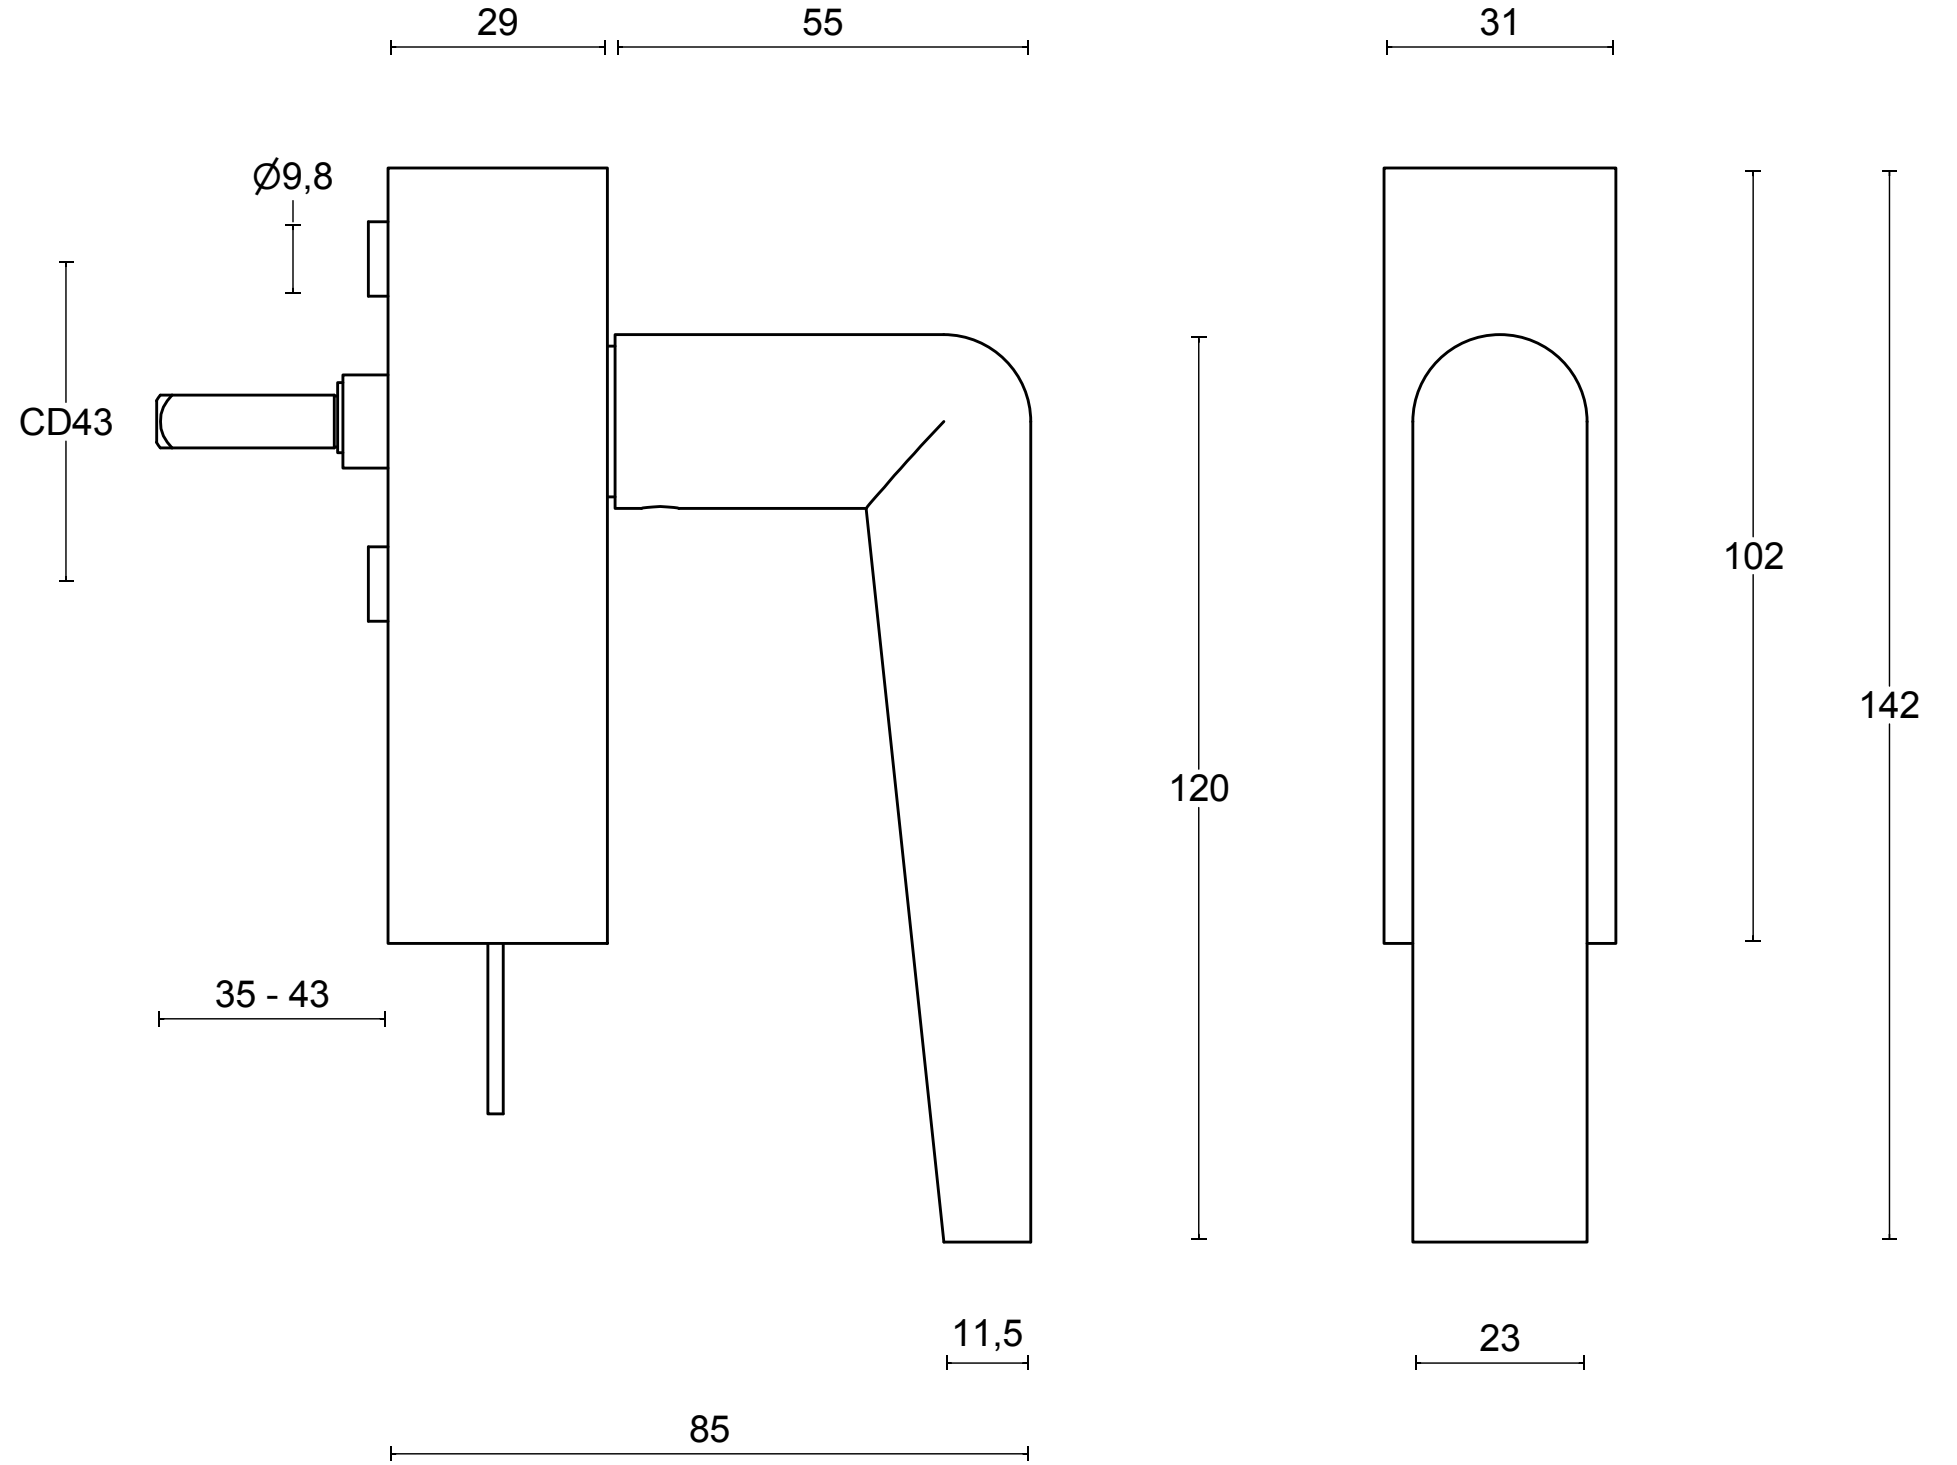

PBI101-DKLOCK

locking tilt and turn
window handle
stainless steel

FORMANI®		Part number:	
		PBI101-DKLOCK	
Doc no.: 3603D021 PBI101DKLOCK V02.dwg		Format: A3	
Drawn by: Christian Brimbois	Creation date: 12-2-2019		
FORMANI HOLLAND B.V. EUROPALAAN 12 6199 AB MAASTRICHT-AIRPORT NL T +31 (0)43 308 90 00 INFO@FORMANI.COM FORMANI.COM			