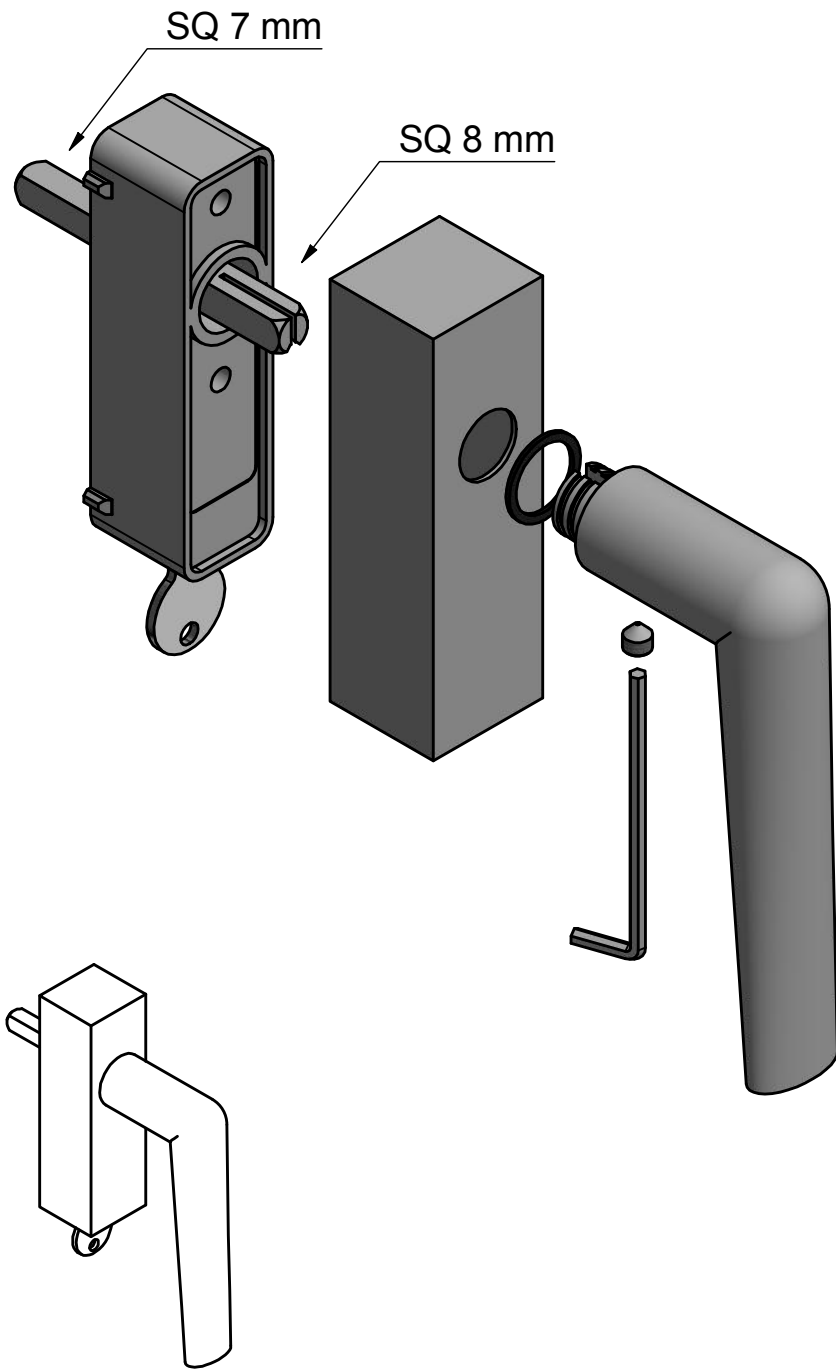

PBI101-DKLOCK

locking tilt and turn
window handle
stainless steel

FORMANI®		Part number:	
		PBI101-DKLOCK	
Doc no.: 3603D021 PBI101DKLOCK V02.dwg		Format: A3	
Drawn by: Christian Brimbois	Creation date: 12-2-2019		
FORMANI HOLLAND B.V. EUROPALAAN 12 6199 AB MAASTRICHT-AIRPORT NL T +31 (0)43 308 90 00 INFO@FORMANI.COM FORMANI.COM			