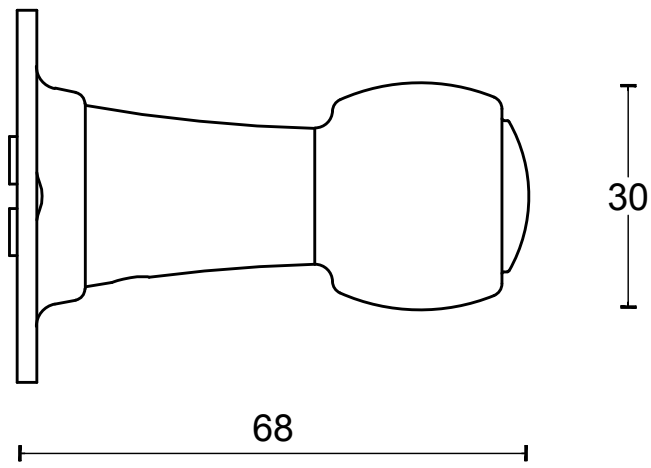

# LZ100MA

solid sprung lever handle  
attached to rose  
stainless steel or brass

<h1>FORMANI®</h1>		Part number:	
		Description: <b>LZ100MA</b>	
Doc no.:	3401D001 LZ100MA V01.dwg	Format:	<b>A3</b>
Drawn by:	Christian Brimbois		
FORMANI HOLLAND B.V. EUROPALAAN 12 6199 AB MAASTRICHT-AIRPORT NL T +31 (0)43 308 90 00 INFO@FORMANI.COM FORMANI.COM			