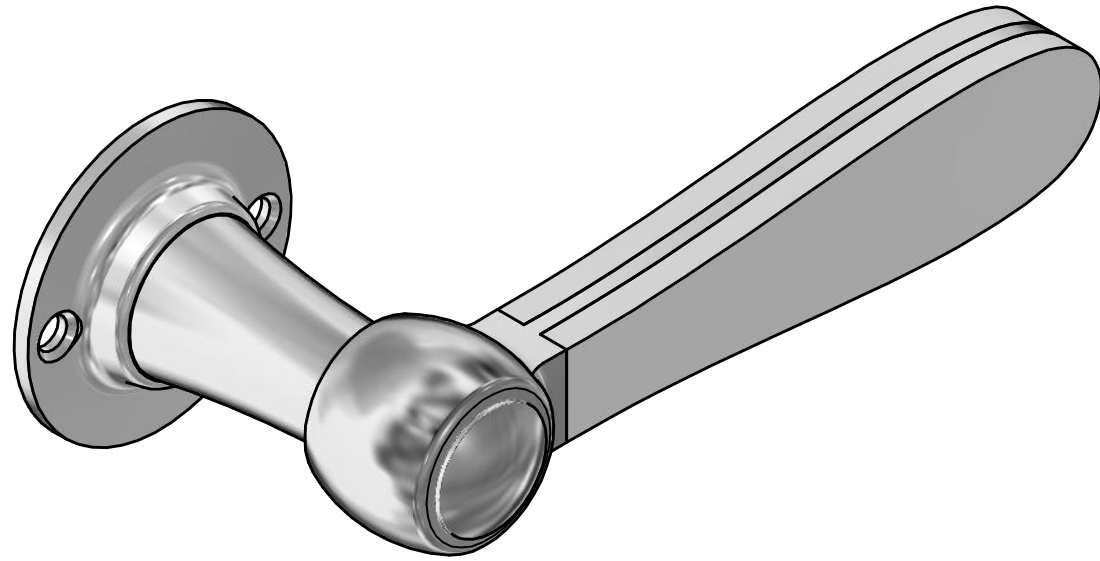

# LZ100MA

solid sprung lever handle  
attached to rose  
stainless steel or brass

<h1>FORMANI®</h1>		Part number:	
		Description: <b>LZ100MA</b>	
Doc no.:	3401D001 LZ100MA V01.dwg	Format:	<b>A3</b>
Drawn by:	Christian Brimbois		
FORMANI HOLLAND B.V. EUROPALAAN 12 6199 AB MAASTRICHT-AIRPORT NL T +31 (0)43 308 90 00 INFO@FORMANI.COM FORMANI.COM			