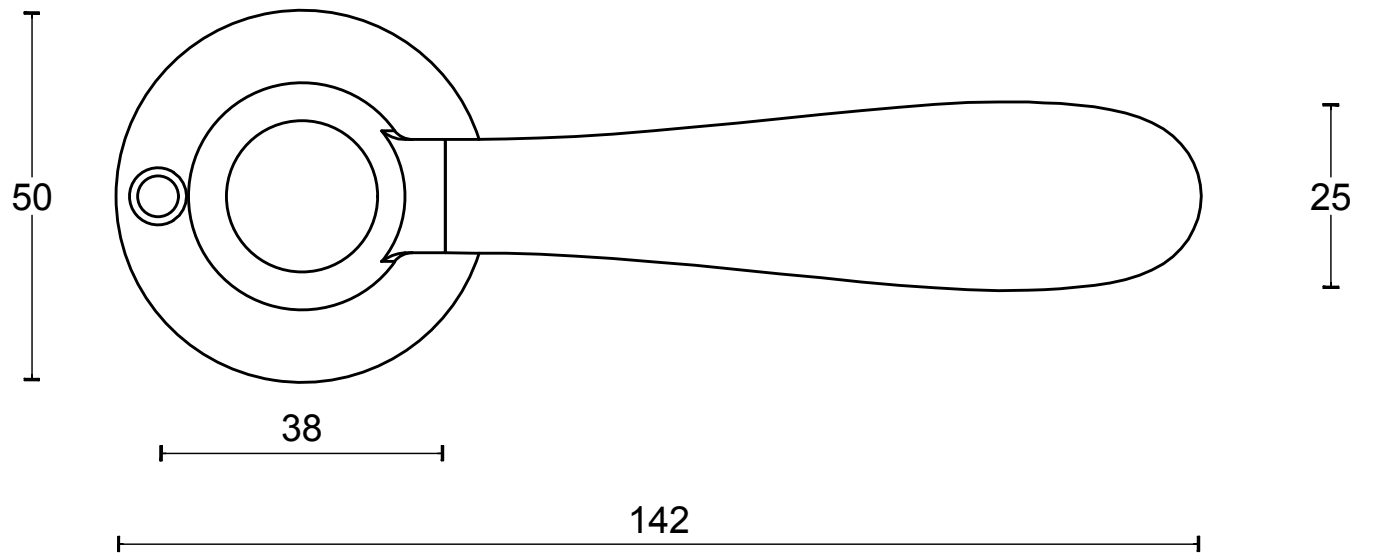

# LZ100MA

solid sprung lever handle  
attached to rose  
stainless steel or brass

<h1>FORMANI®</h1>		Part number:	
		Description: <b>LZ100MA</b>	
Doc no.:	3401D001 LZ100MA V01.dwg	Format:	<b>A3</b>
Drawn by:	Christian Brimbois		
FORMANI HOLLAND B.V. EUROPALAAN 12 6199 AB MAASTRICHT-AIRPORT NL T +31 (0)43 308 90 00 INFO@FORMANI.COM FORMANI.COM			