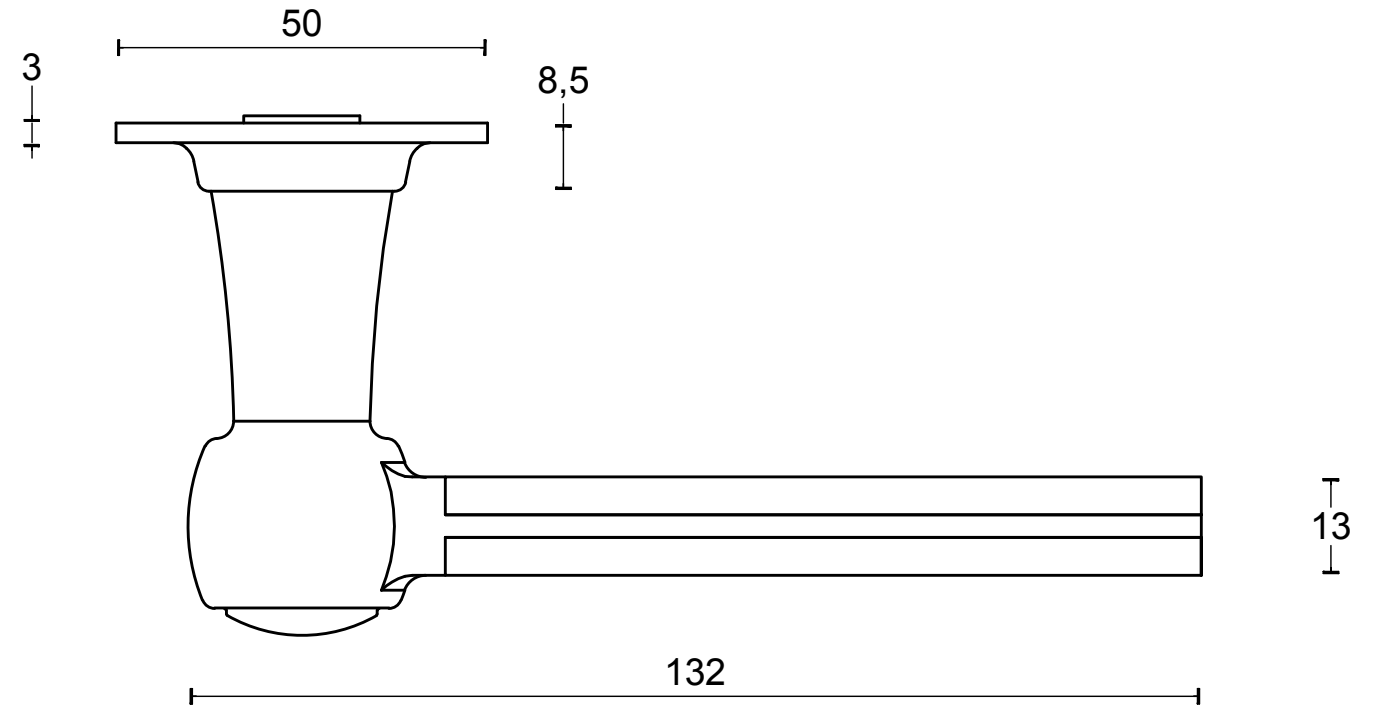

# LZ100MA

solid sprung lever handle  
attached to rose  
stainless steel or brass

<h1>FORMANI®</h1>		Part number:	
		Description: <b>LZ100MA</b>	
Doc no.:	3401D001 LZ100MA V01.dwg	Format:	<b>A3</b>
Drawn by:	Christian Brimbois		
FORMANI HOLLAND B.V. EUROPALAAN 12 6199 AB MAASTRICHT-AIRPORT NL T +31 (0)43 308 90 00 INFO@FORMANI.COM FORMANI.COM			