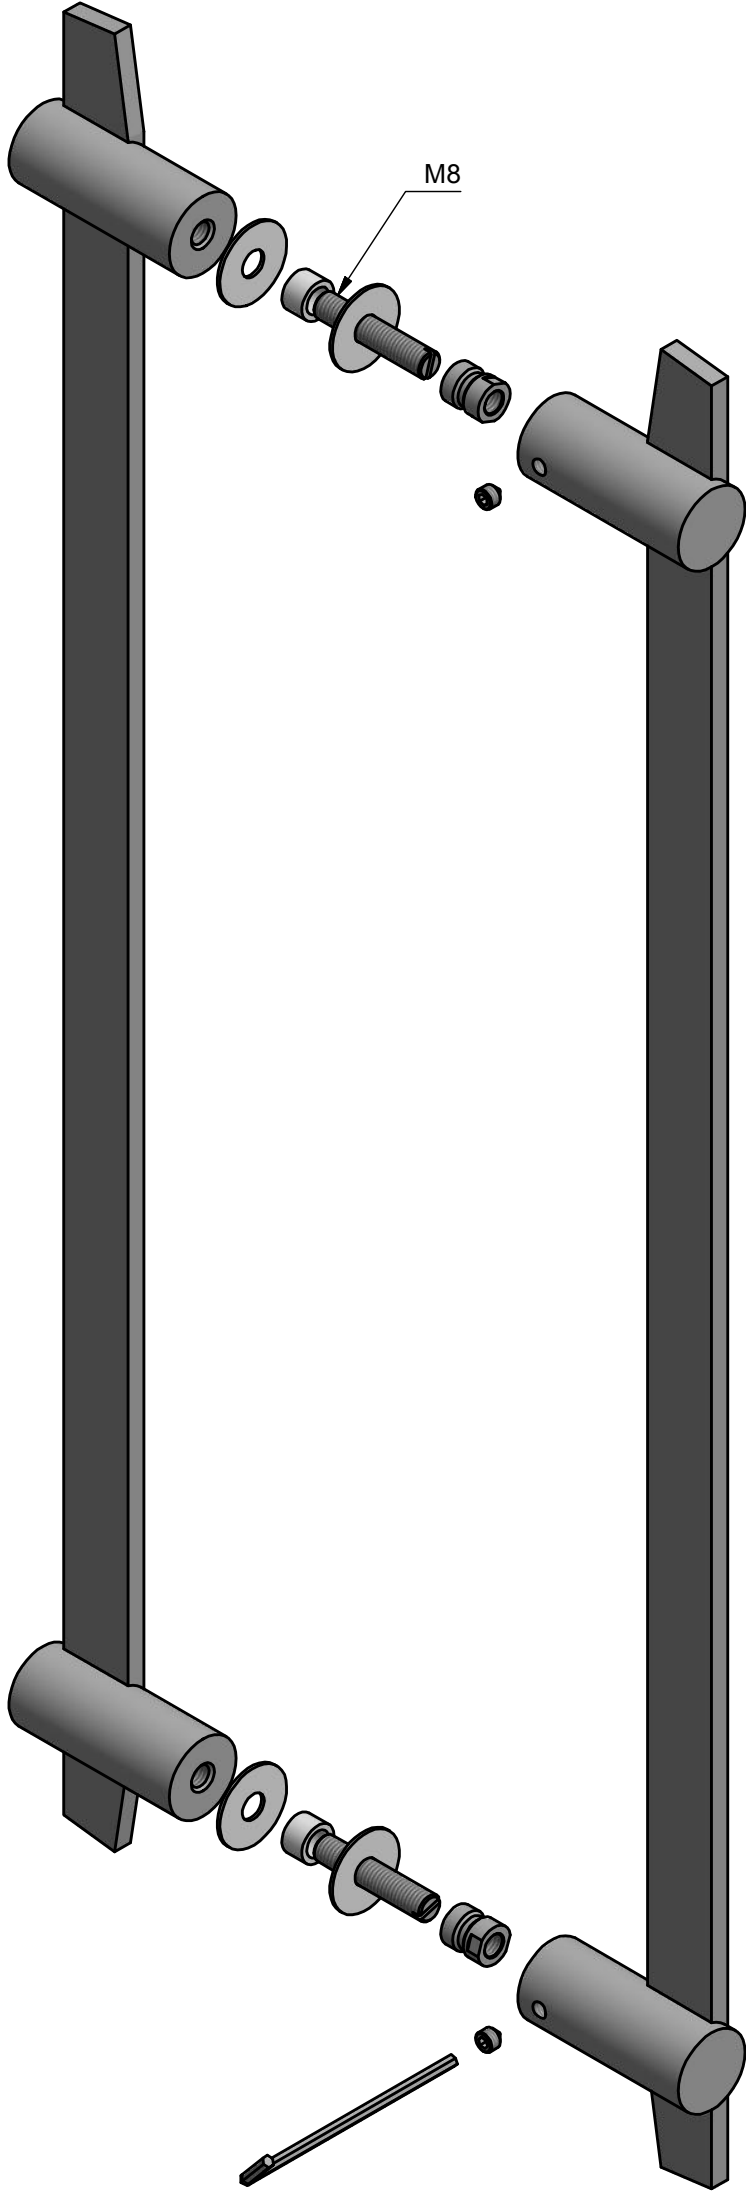

TENSE BB500 PA

solid pull handle
back to back fixing
stainless steel

<h1>FORMANI®</h1>		Part number:	
		Description:	
Doc no.:	3301G001 TENSE BB500 PA V01.dwg	<h2>TENSE BB500 PA</h2>	
Drawn by:	Christian Brimbois		
FORMANI HOLLAND B.V. EUROPALAAN 12 6199 AB MAASTRICHT-AIRPORT NL T +31 (0)43 308 90 00 INFO@FORMANI.COM FORMANI.COM		<h3>A3</h3>	