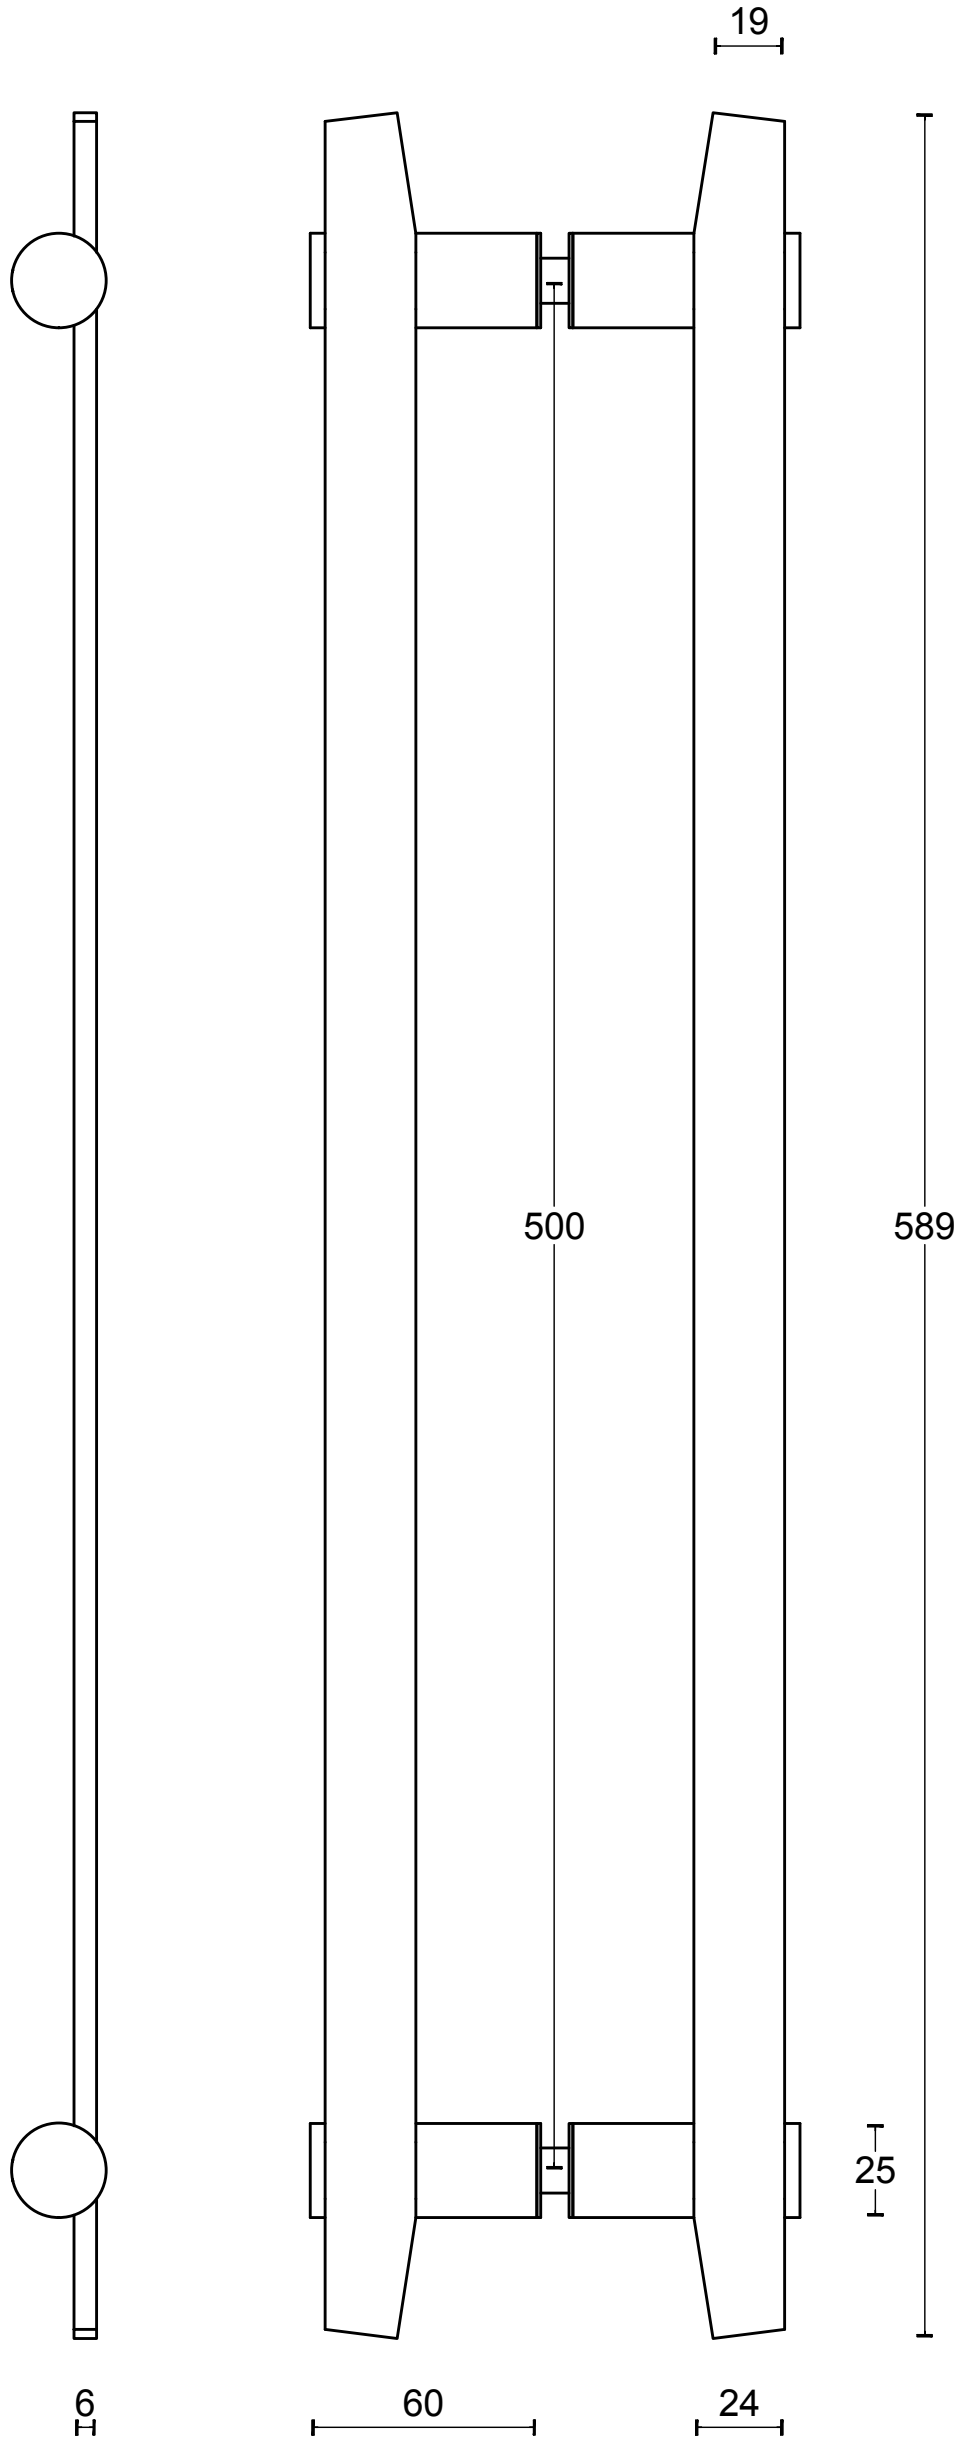

TENSE BB500 PA

solid pull handle
back to back fixing
stainless steel

<h1>FORMANI®</h1>		Part number:	
		Description:	
Doc no.:	3301G001 TENSE BB500 PA V01.dwg	<h2>TENSE BB500 PA</h2>	
Drawn by:	Christian Brimbois		
FORMANI HOLLAND B.V. EUROPALAAN 12 6199 AB MAASTRICHT-AIRPORT NL T +31 (0)43 308 90 00 INFO@FORMANI.COM FORMANI.COM		<h3>A3</h3>	