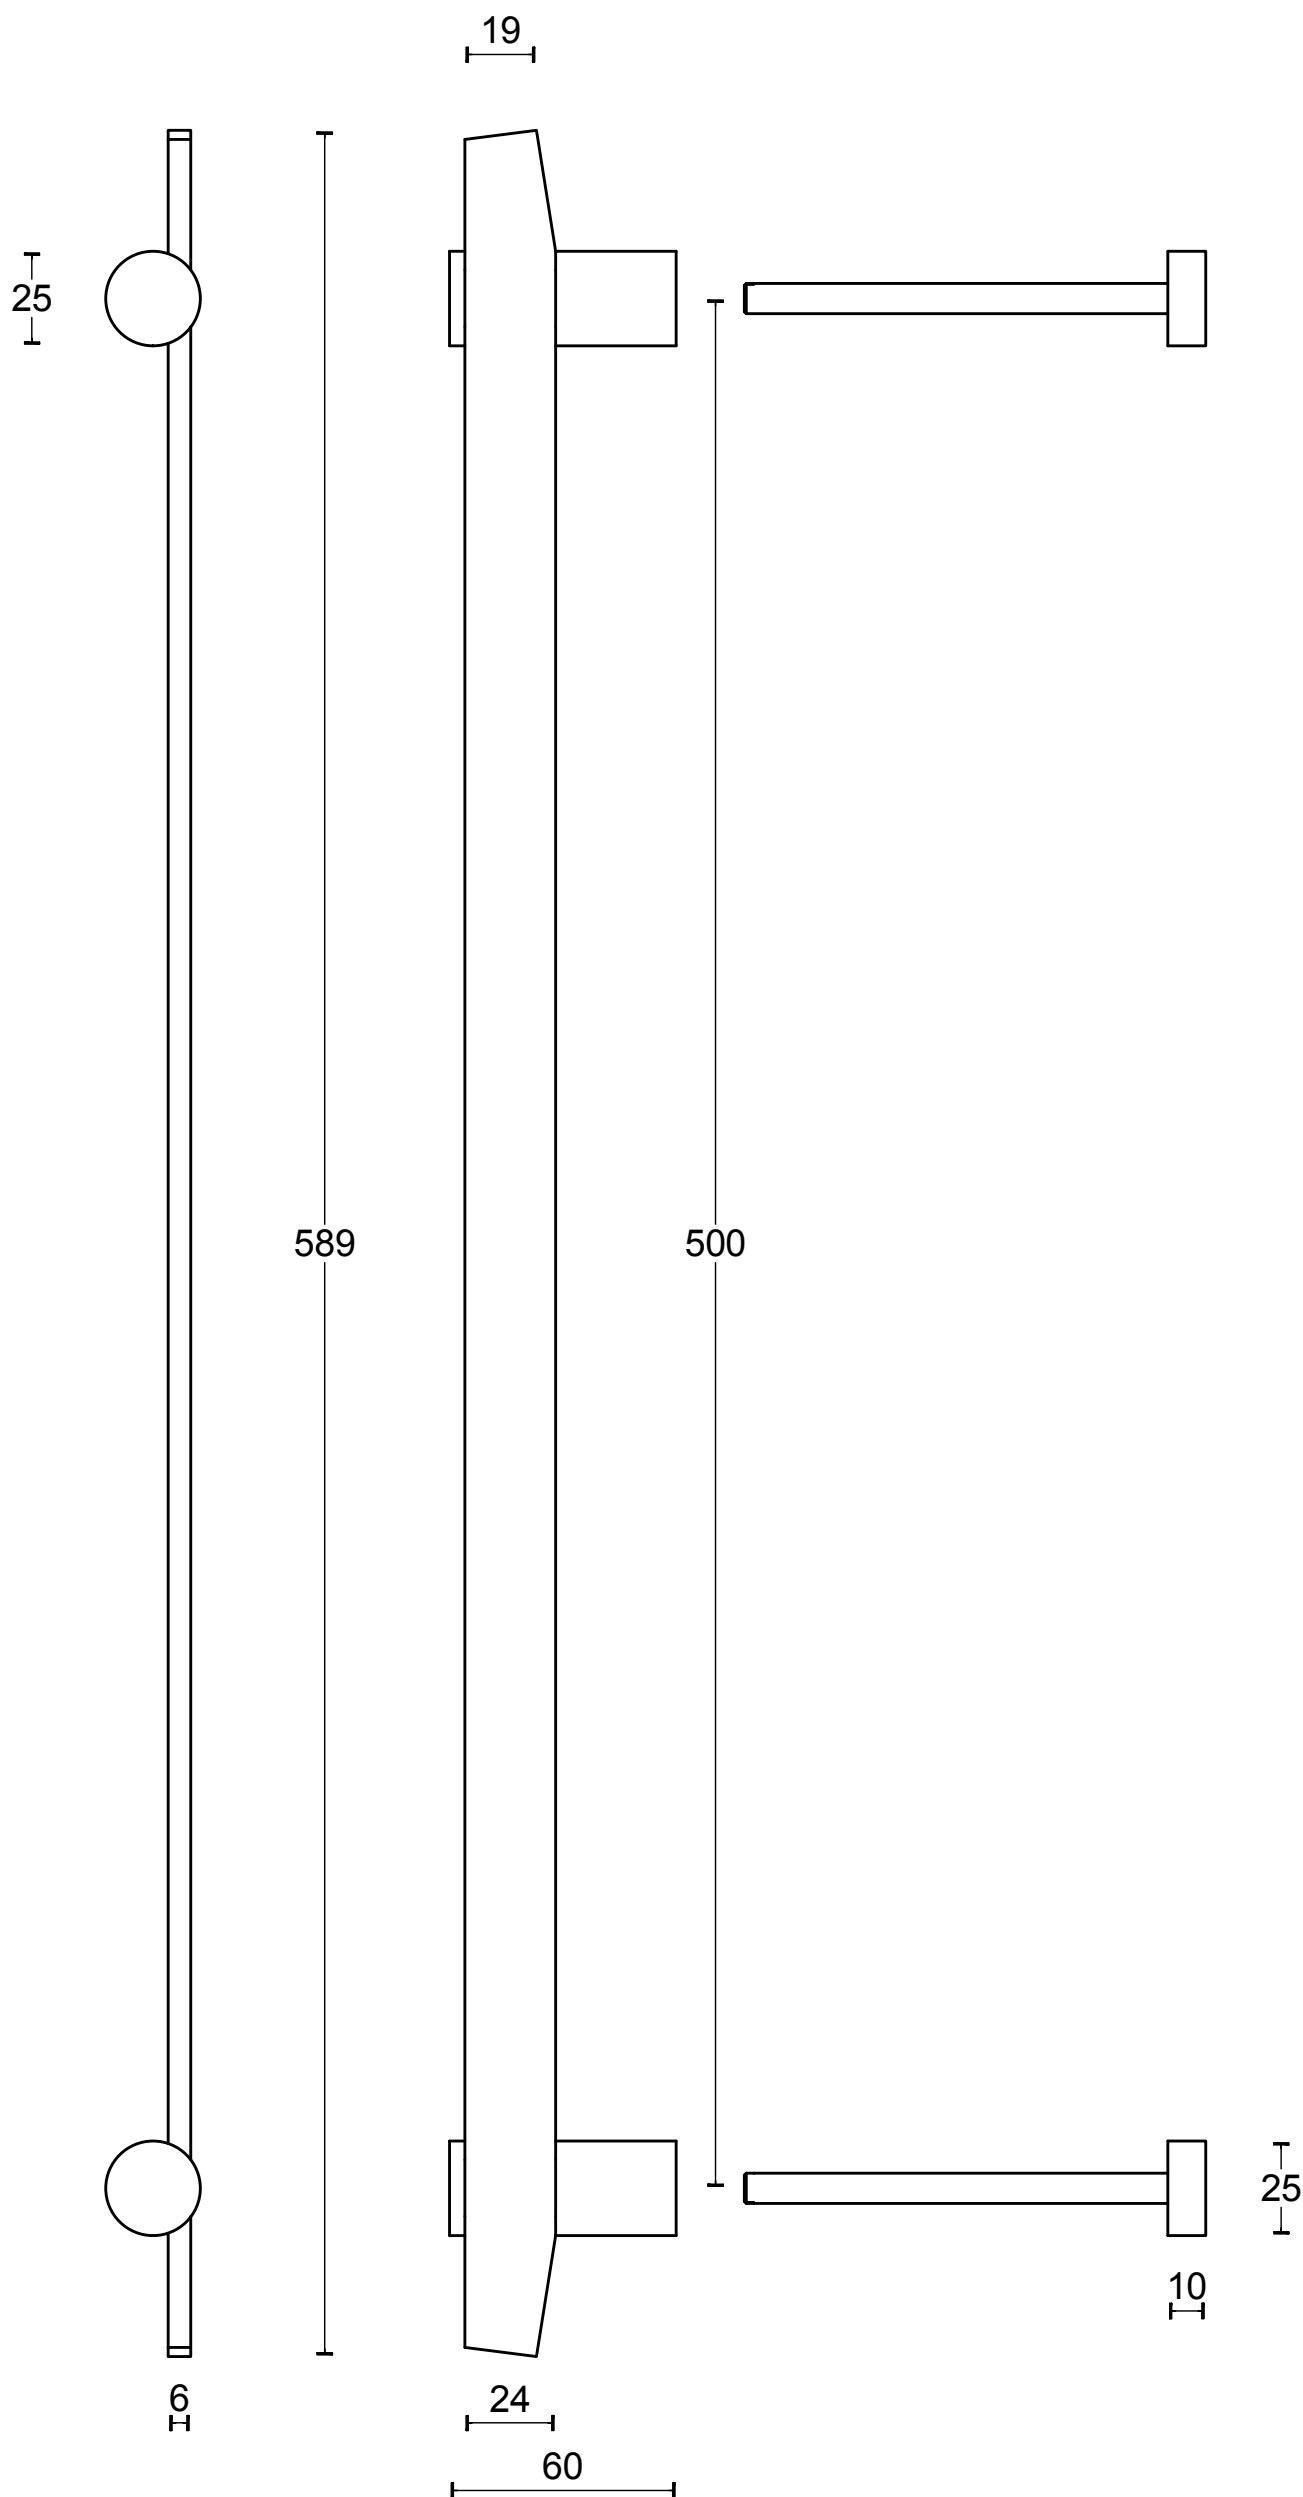

TENSE BB500 PS

solid pull handle
bolt through fixing
stainless steel

<h2>FORMANI®</h2>		Part number:	
		Description:	
Doc no.:	3301G001 TENSE BB500 PS V01.dwg	<h1>TENSE BB500 PS</h1>	Format:
Drawn by:	Christian Brimbois		Creation date:
FORMANI HOLLAND B.V. EUROPALAAN 12 6199 AB MAASTRICHT-AIRPORT NL T +31 (0)43 308 90 00 INFO@FORMANI.COM FORMANI.COM			