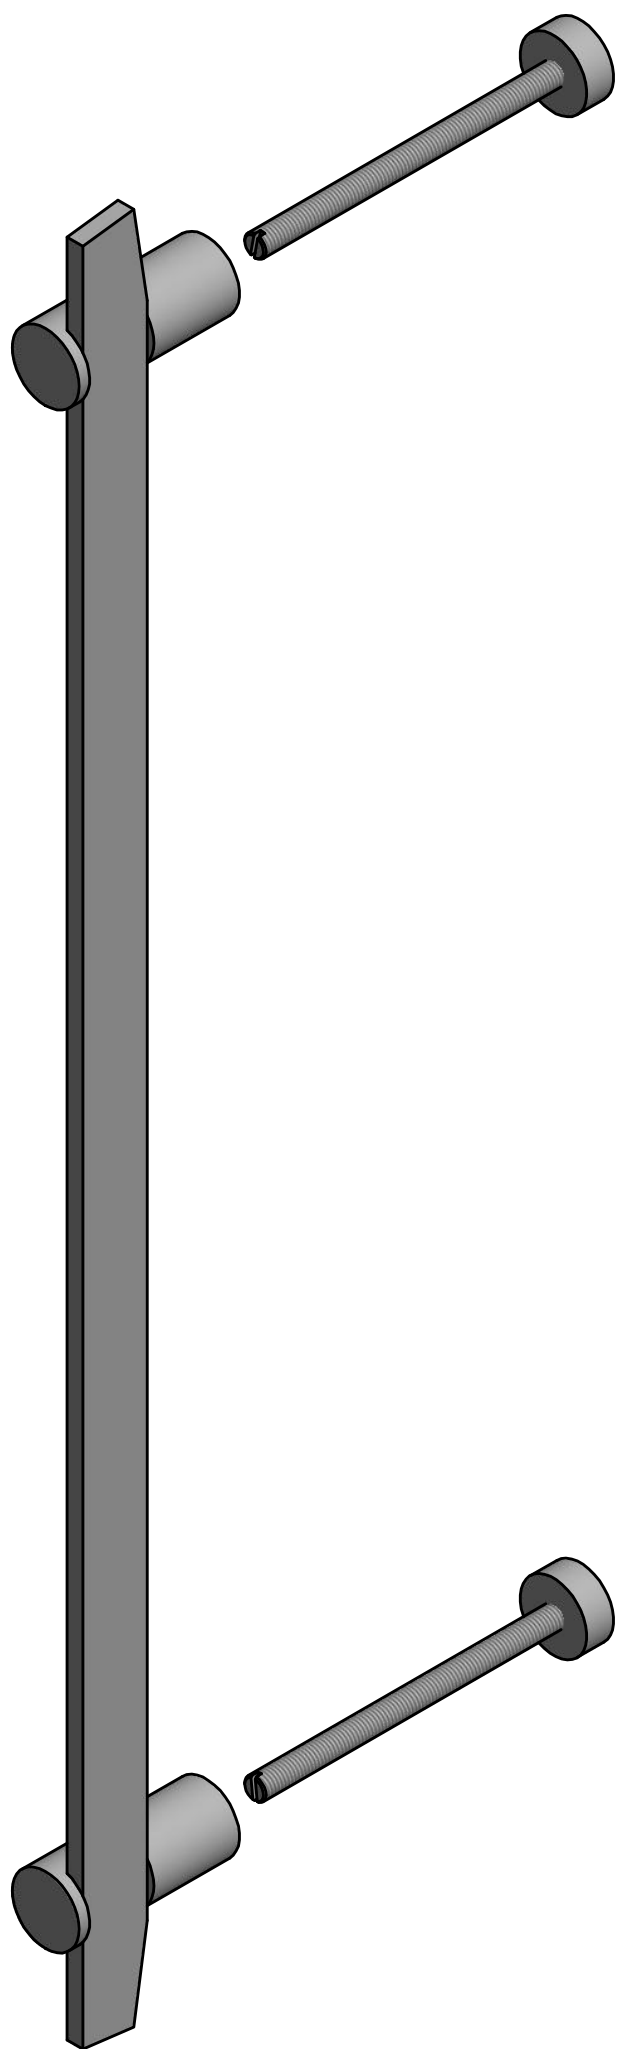

TENSE BB500 PS

solid pull handle
bolt through fixing
stainless steel

<h2>FORMANI®</h2>		Part number:	
		Description:	
Doc no.:	3301G001 TENSE BB500 PS V01.dwg	<h1>TENSE BB500 PS</h1>	Format:
Drawn by:	Christian Brimbois		Creation date:
FORMANI HOLLAND B.V. EUROPALAAN 12 6199 AB MAASTRICHT-AIRPORT NL T +31 (0)43 308 90 00 INFO@FORMANI.COM FORMANI.COM			

A3