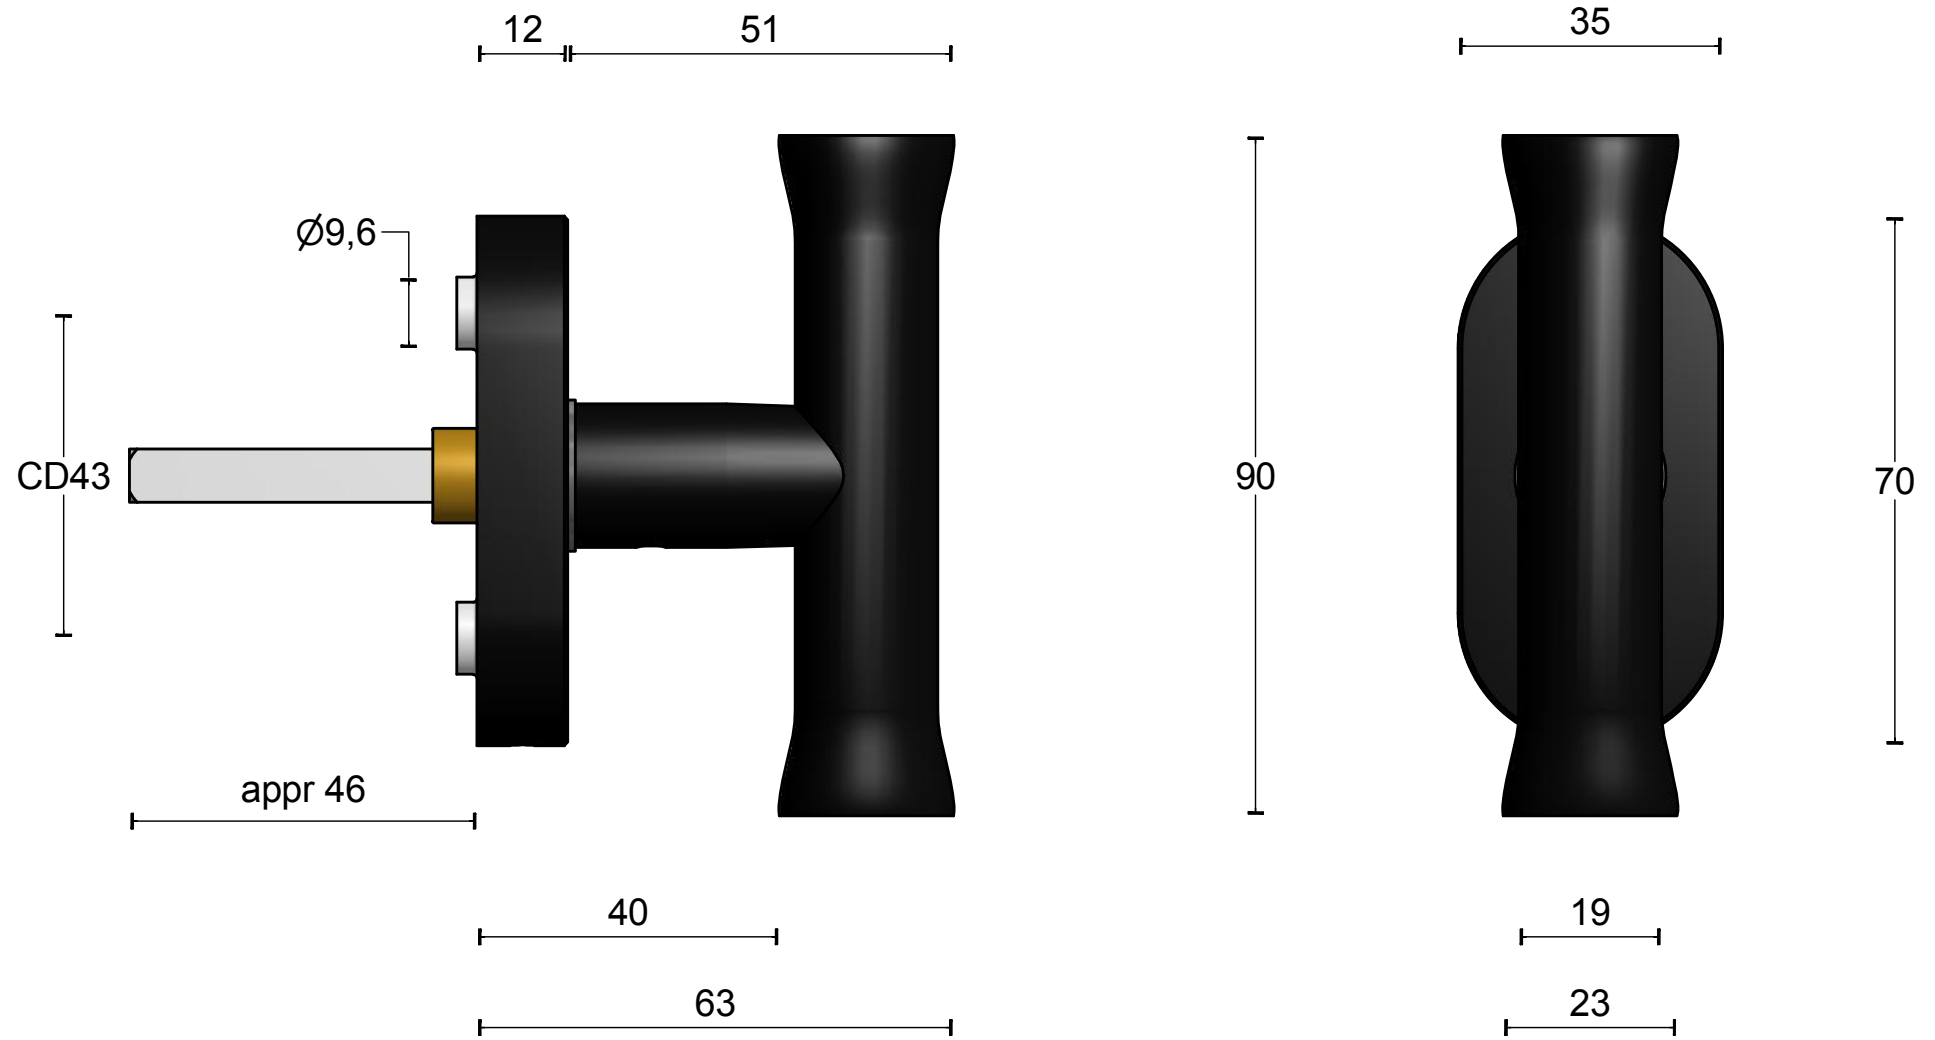

EV102-DK-O NM

non-locking tilt and turn
window handle
stainless steel
satin black

FORMANI®		Part number:	
		Description:	
Doc no.:	3103D003NMXX0 EV102-DK-O NM V02.dwg	EV102-DK-O NM	Format:
Drawn by:	Christian Brimbois		Creation date:
Formani Holland B.V. · Amerikalaan 55 · 6199 AE Maastricht Airport · tel: +31 (0)43 308 90 00 · www.formani.nl · info@formani.nl			