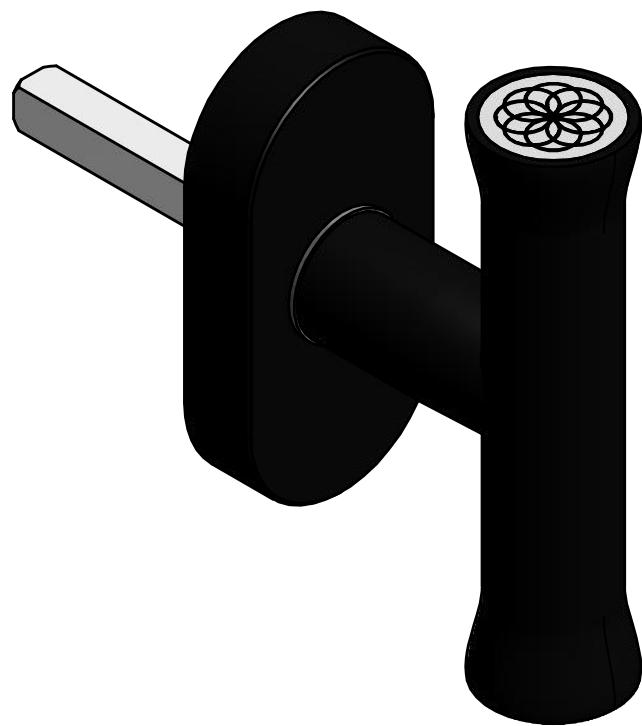

EV102-DK-O NM

non-locking tilt and turn
window handle
stainless steel
satin black

FORMANI®		Part number:	
		Description:	
Doc no.:	3103D003NMXX0 EV102-DK-O NM V02.dwg	EV102-DK-O NM	Format:
Drawn by:	Christian Brimbois		Creation date:
Formani Holland B.V. · Amerikalaan 55 · 6199 AE Maastricht Airport · tel: +31 (0)43 308 90 00 · www.formani.nl · info@formani.nl			