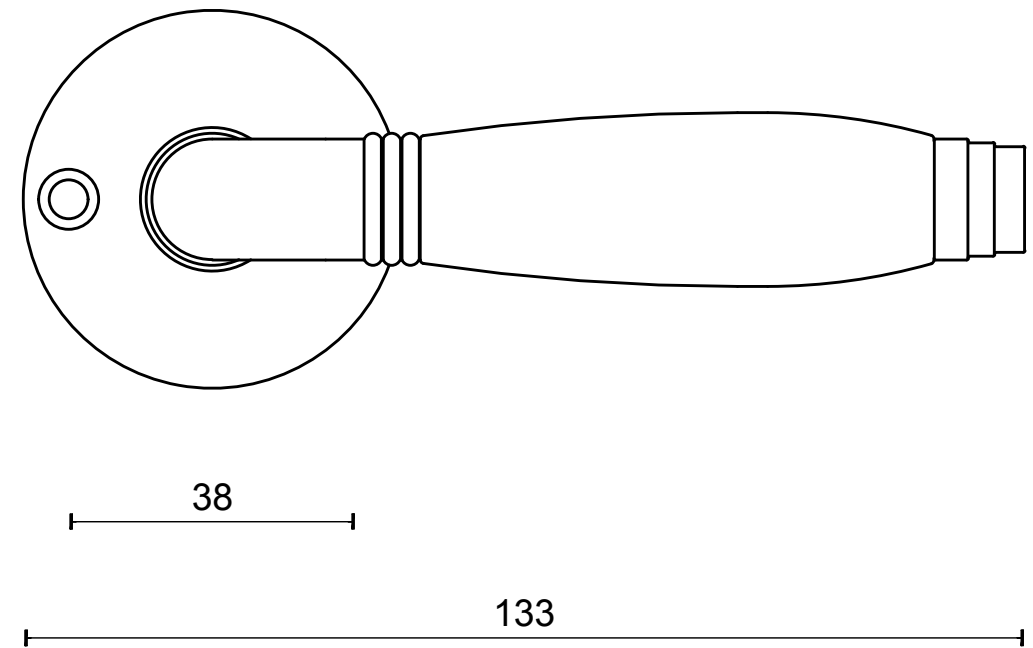

1934MRR50

solid unsprung lever handle
on rose

<h1>FORMANI®</h1>		Part number:	
		<h2>1934MRR50</h2>	
Doc no.: 2001D007 1934MRR50 V02.dwg		<h2>A3</h2>	Format:
Drawn by: Christian Brimbois	Creation date: 17-12-2014		
FORMANI HOLLAND B.V. EUROPALAAN 12 6199 AB MAASTRICHT-AIRPORT NL T +31 (0)43 308 90 00 INFO@FORMANI.COM FORMANI.COM			