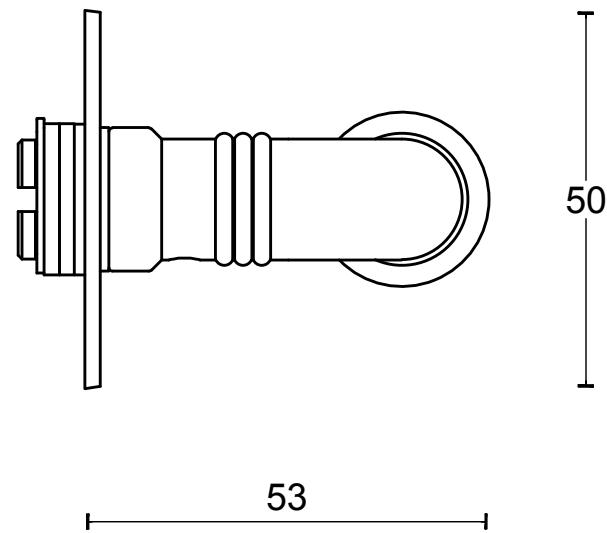

1934MRR50

solid unsprung lever handle
on rose

<h1>FORMANI®</h1>		Part number:	
		<h2>1934MRR50</h2>	
Doc no.: 2001D007 1934MRR50 V02.dwg		<h2>A3</h2>	Format:
Drawn by: Christian Brimbois	Creation date: 17-12-2014		
FORMANI HOLLAND B.V. EUROPALAAN 12 6199 AB MAASTRICHT-AIRPORT NL T +31 (0)43 308 90 00 INFO@FORMANI.COM FORMANI.COM			