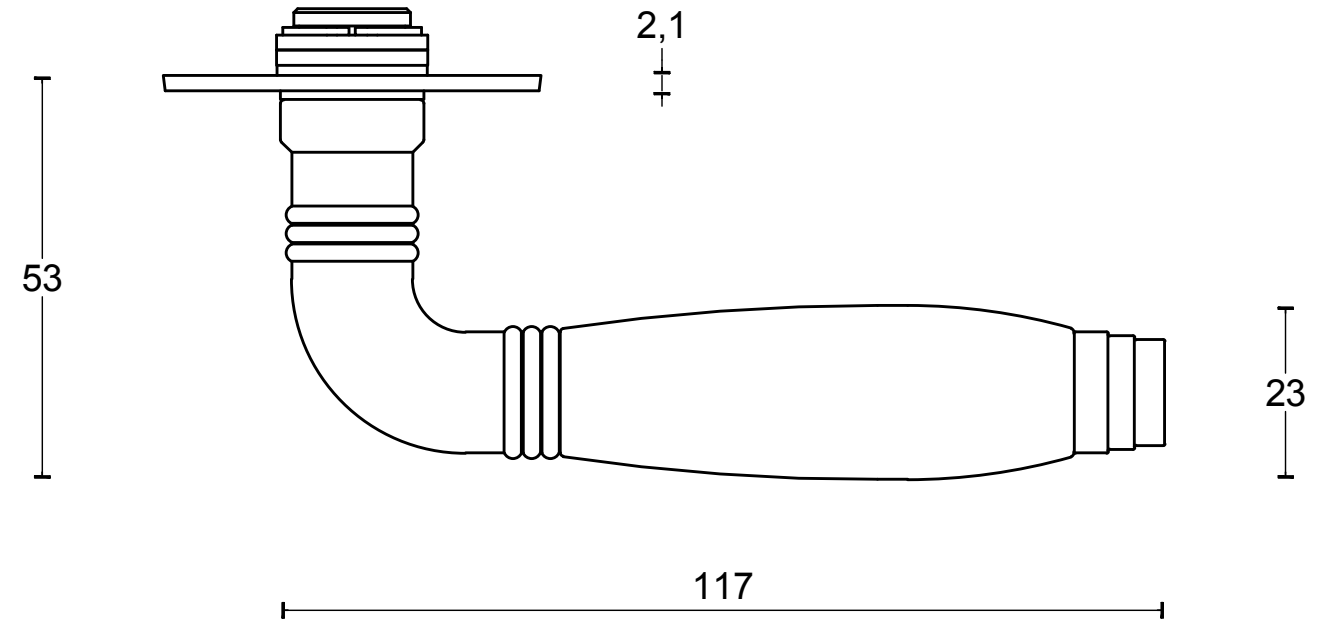

1934MRR50

solid unsprung lever handle
on rose

<h1>FORMANI®</h1>		Part number:	
		<h2>1934MRR50</h2>	
Doc no.: 2001D007 1934MRR50 V02.dwg		<h2>A3</h2>	Format:
Drawn by: Christian Brimbois	Creation date: 17-12-2014		
FORMANI HOLLAND B.V. EUROPALAAN 12 6199 AB MAASTRICHT-AIRPORT NL T +31 (0)43 308 90 00 INFO@FORMANI.COM FORMANI.COM			