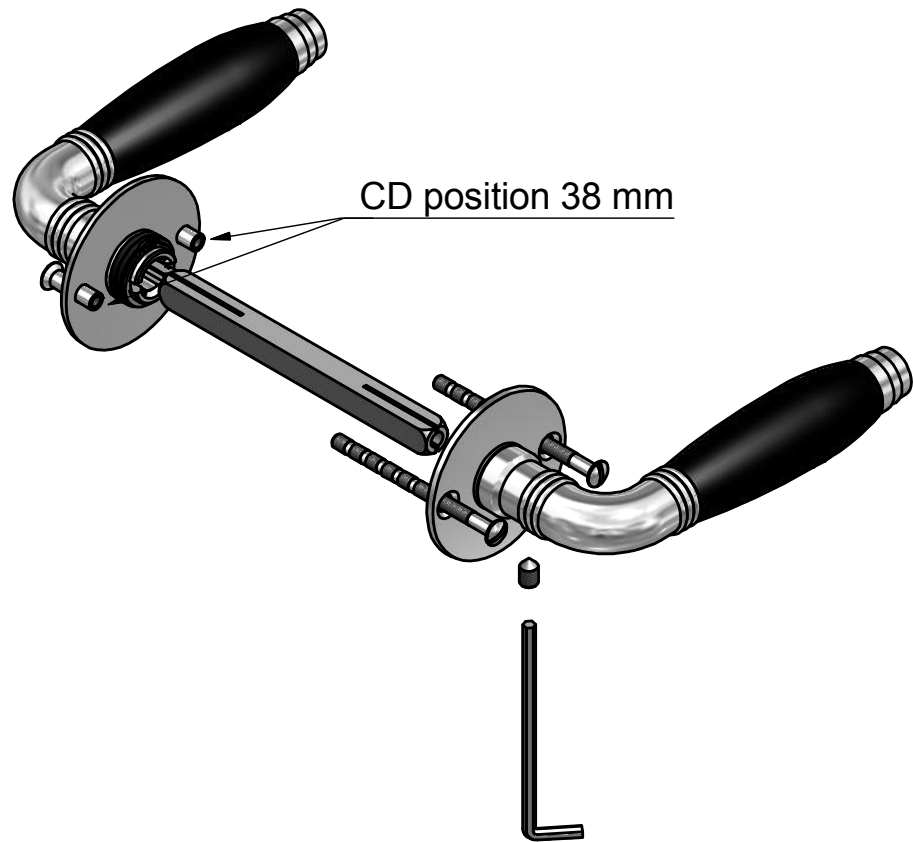

1934MRR50

solid unsprung lever handle
on rose

<h1>FORMANI®</h1>		Part number:	
		<h2>1934MRR50</h2>	
Doc no.: 2001D007 1934MRR50 V02.dwg		<h2>A3</h2>	Format:
Drawn by: Christian Brimbois	Creation date: 17-12-2014		
FORMANI HOLLAND B.V. EUROPALAAN 12 6199 AB MAASTRICHT-AIRPORT NL T +31 (0)43 308 90 00 INFO@FORMANI.COM FORMANI.COM			