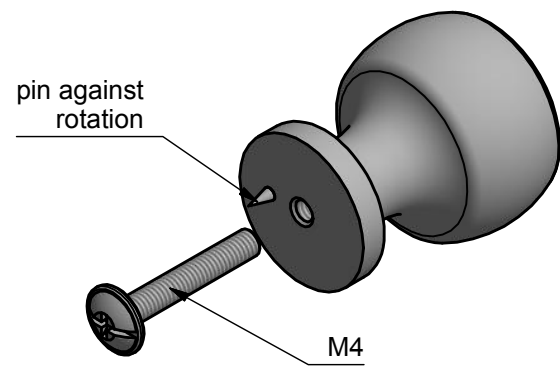

LZ30M

cabinet knob
stainless steel or brass

FORMANI®		Part number:	
		Description:	
Doc no.: 3404P002 LZ30M V01.dwg	LZ30M		Format:
Drawn by: Christian Brimbois Creation date: 27-7-2016			A3
FORMANI HOLLAND B.V. EUROPALAAN 12 6199 AB MAASTRICHT-AIRPORT NL T +31 (0)43 308 90 00 INFO@FORMANI.COM FORMANI.COM			