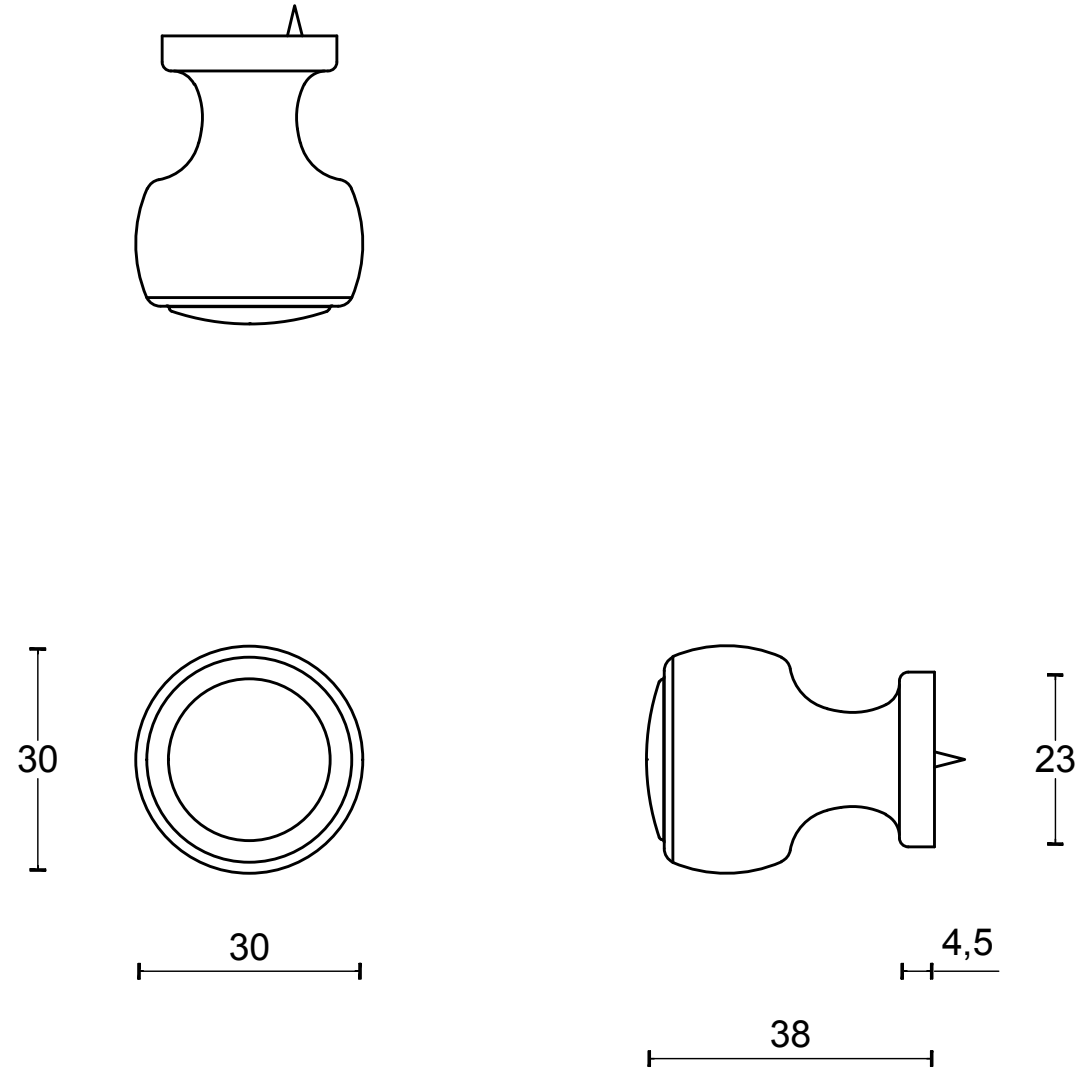

LZ30M

cabinet knob
stainless steel or brass

FORMANI®		Part number:	
		Description:	
Doc no.: 3404P002 LZ30M V01.dwg	LZ30M		Format:
Drawn by: Christian Brimbois Creation date: 27-7-2016			A3
FORMANI HOLLAND B.V. EUROPALAAN 12 6199 AB MAASTRICHT-AIRPORT NL T +31 (0)43 308 90 00 INFO@FORMANI.COM FORMANI.COM			