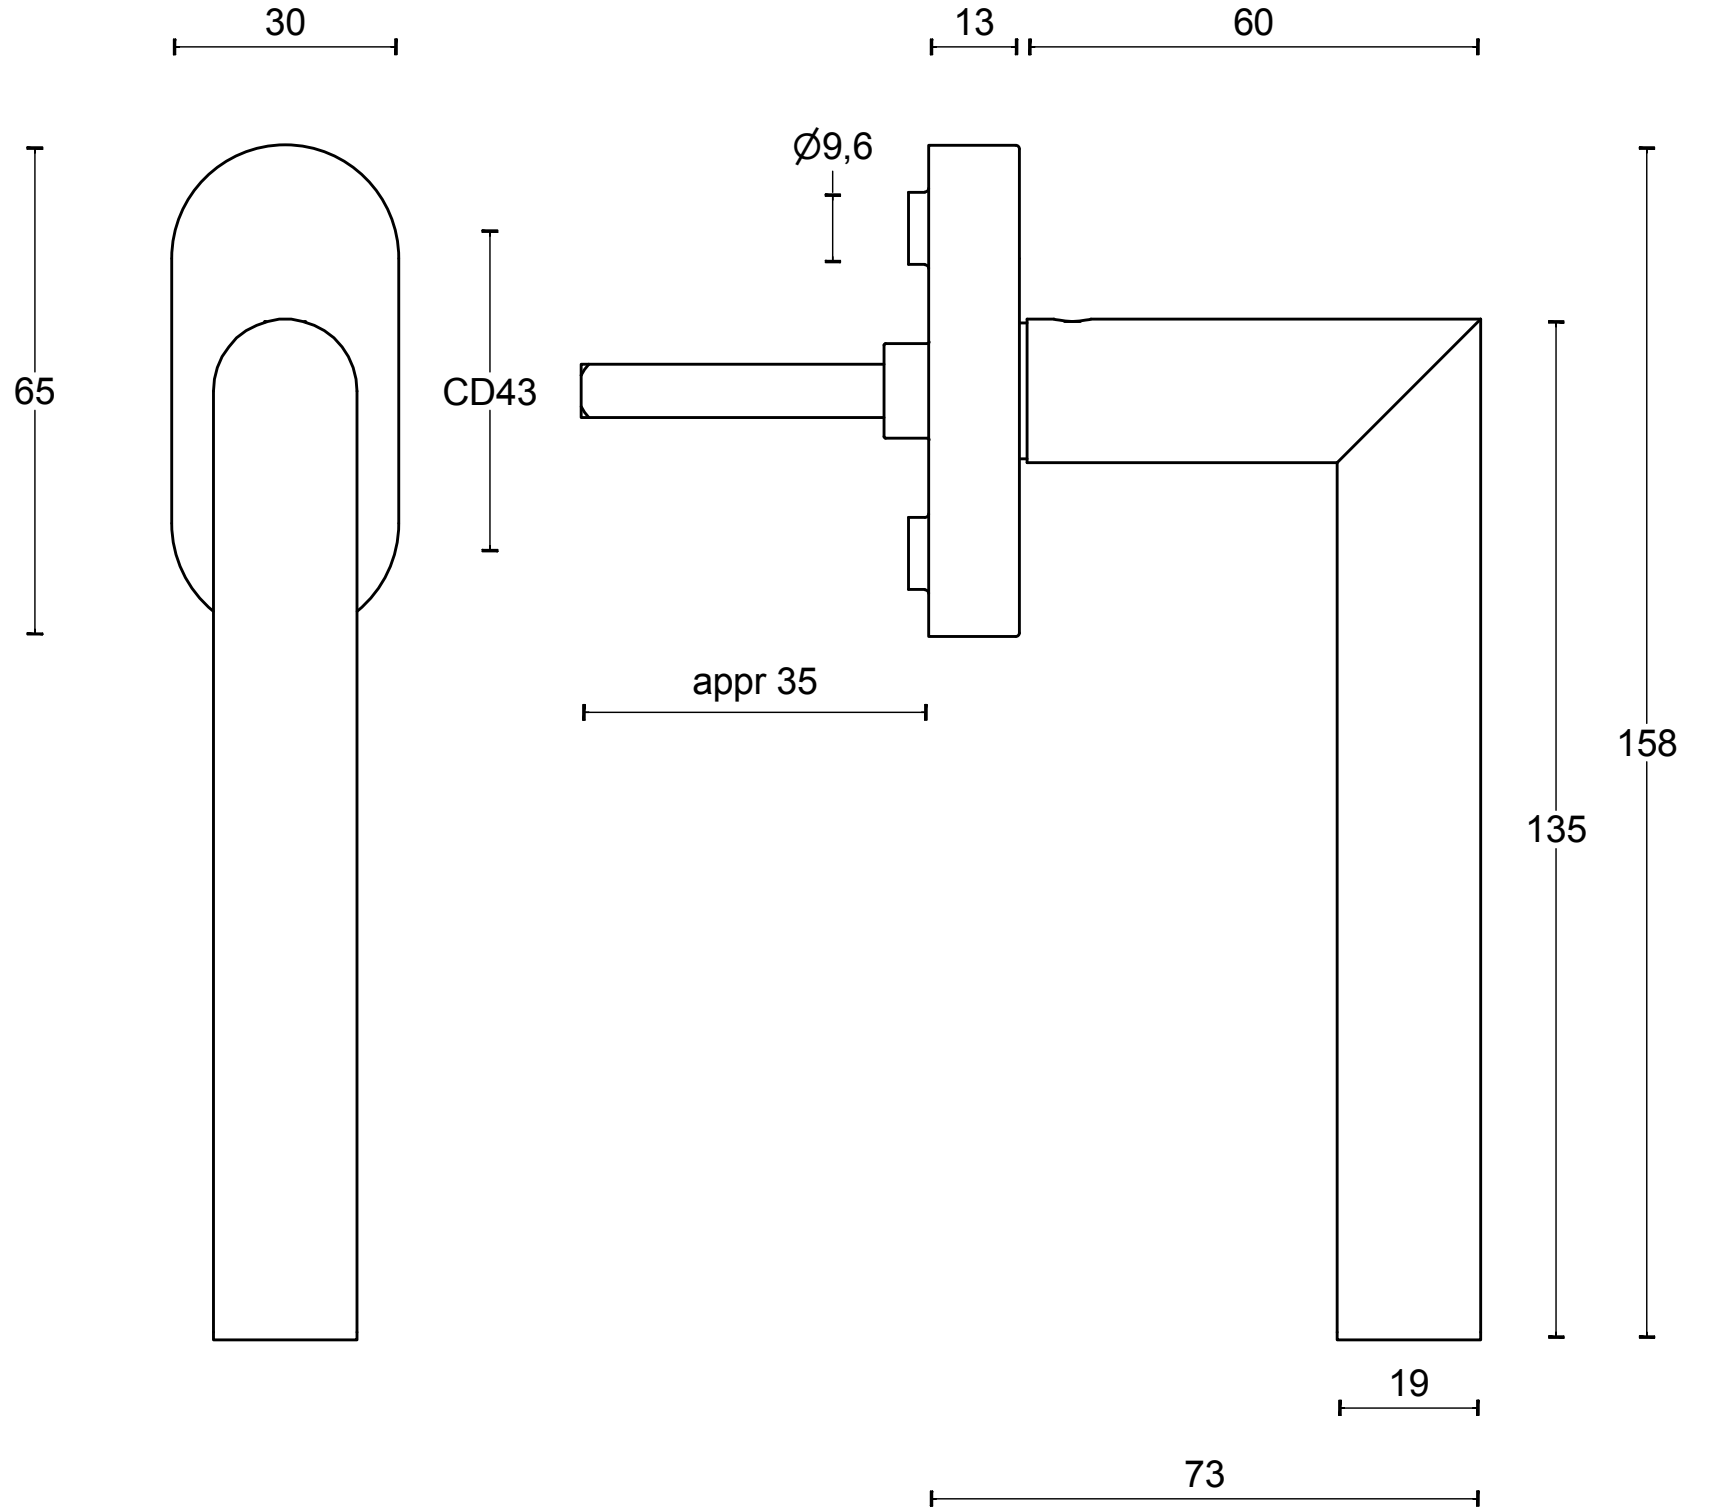

LBII-DK-O

non-locking tilt and turn
window handle
stainless steel

FORMANI®		Part number:	
		Description: LBII-DK-O	
Doc no.:	1503D012 LBII-DK-O V02.dwg	Format:	A3
Drawn by:	Christian Brimbois	Creation date:	15-9-2017
FORMANI HOLLAND B.V. EUROPALAAN 12 6199 AB MAASTRICHT-AIRPORT NL T +31 (0)43 308 90 00 INFO@FORMANI.COM FORMANI.COM			