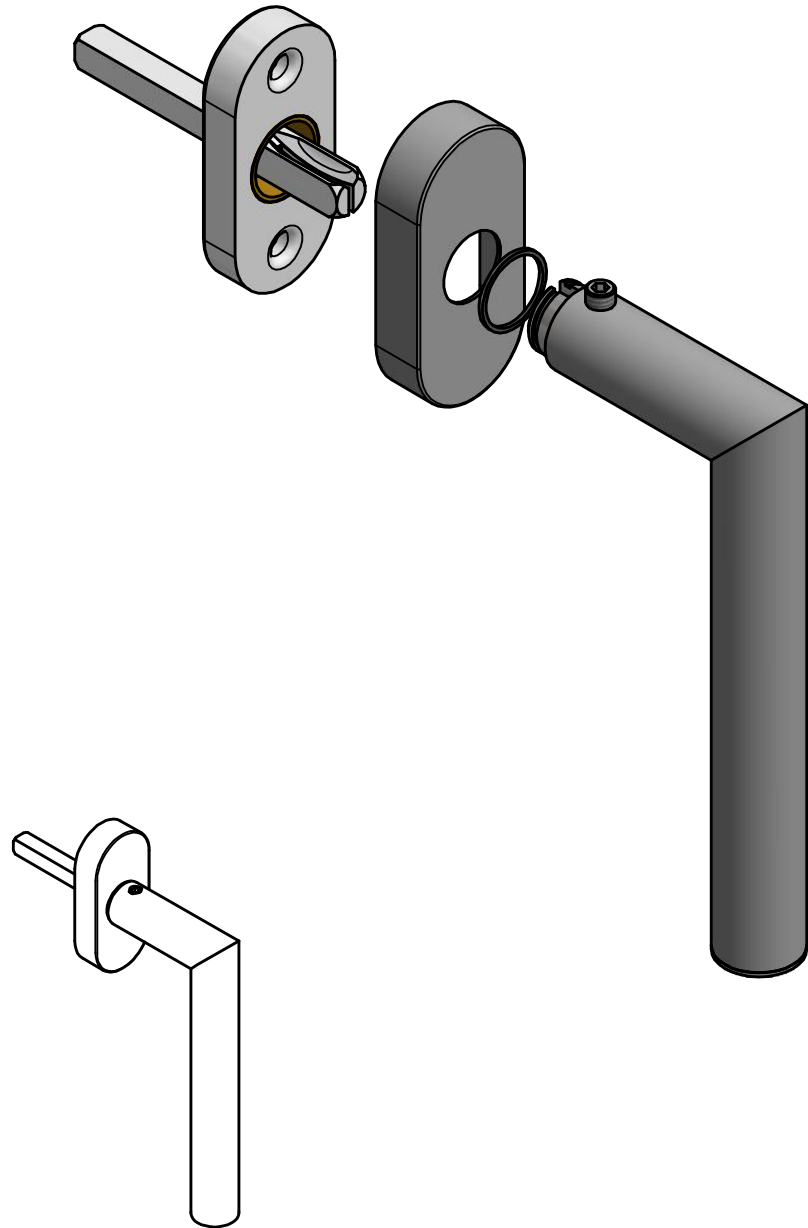

LBII-DK-O

non-locking tilt and turn
window handle
stainless steel

FORMANI®		Part number:	
		Description: LBII-DK-O	
Doc no.:	1503D012 LBII-DK-O V02.dwg	Format:	A3
Drawn by:	Christian Brimbois	Creation date:	15-9-2017
FORMANI HOLLAND B.V. EUROPALAAN 12 6199 AB MAASTRICHT-AIRPORT NL T +31 (0)43 308 90 00 INFO@FORMANI.COM FORMANI.COM			