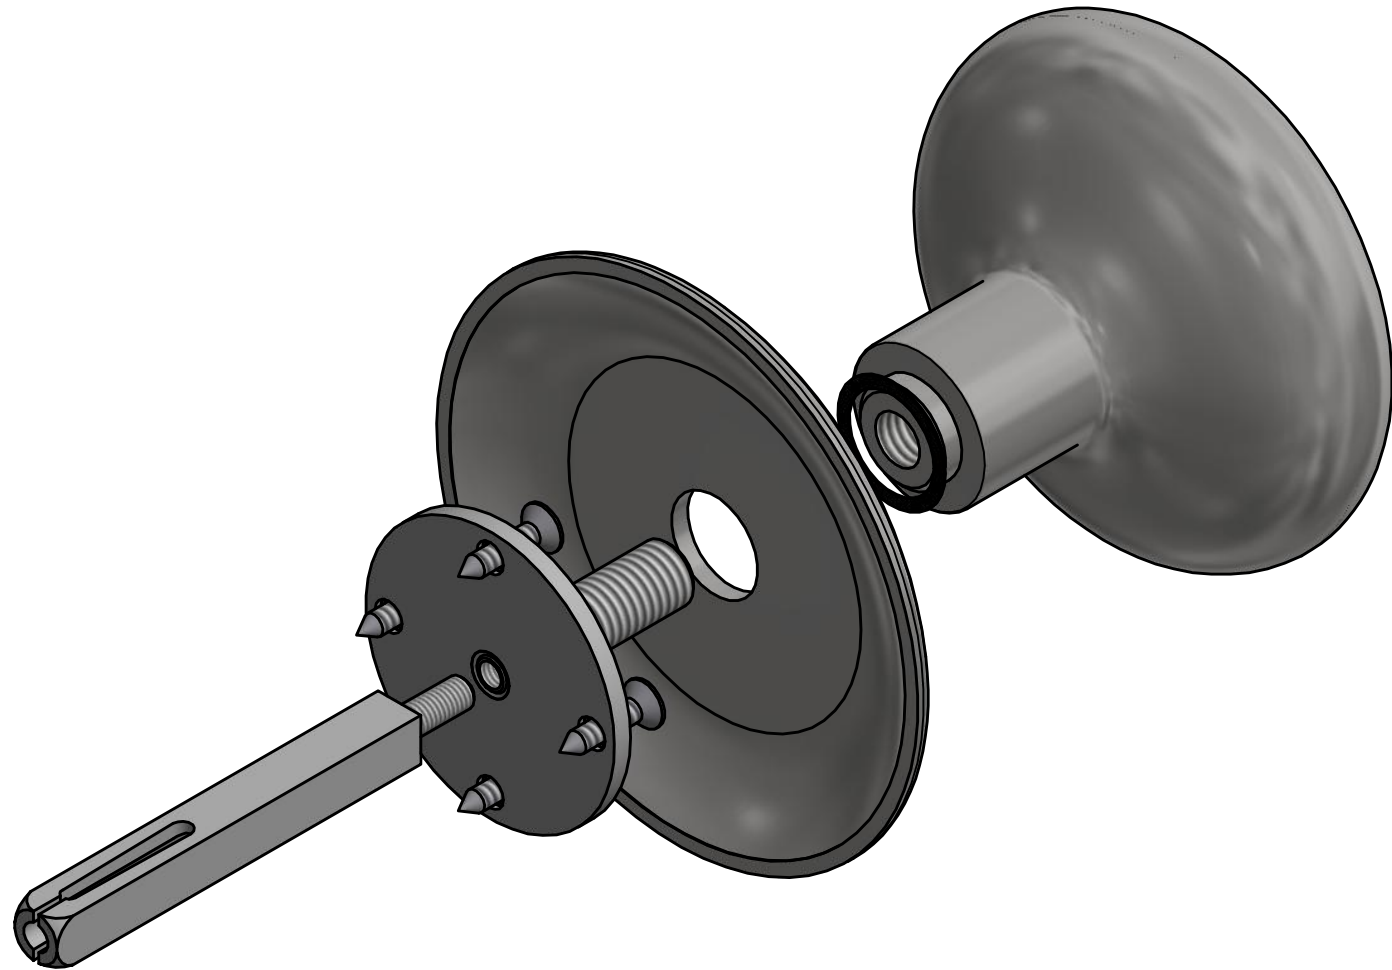

# LB80V

knob fixed on rose  
stainless steel

FORMANI®		Part number:	
		Description:	
Doc no.:	1502K037 LB80V V02.dwg	LB80V	Format:
Drawn by:	Christian Brimbois		Creation date:
FORMANI HOLLAND B.V. EUROPALAAN 12 6199 AB MAASTRICHT-AIRPORT NL T +31 (0)43 308 90 00 INFO@FORMANI.COM FORMANI.COM		A3	