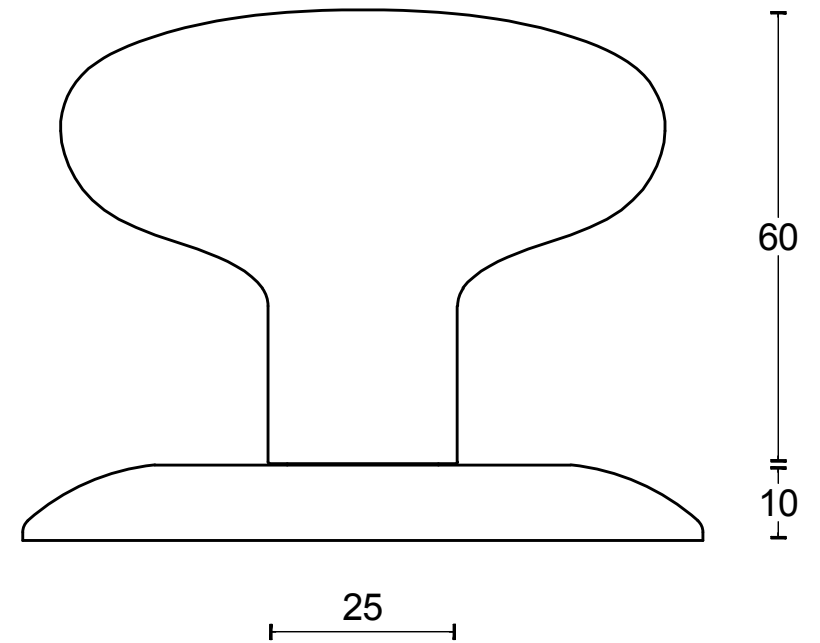

# LB80V

knob fixed on rose  
stainless steel

FORMANI®		Part number:	
		Description:	
Doc no.:	1502K037 LB80V V02.dwg	LB80V	Format:
Drawn by:	Christian Brimbois		Creation date:
FORMANI HOLLAND B.V. EUROPALAAN 12 6199 AB MAASTRICHT-AIRPORT NL T +31 (0)43 308 90 00 INFO@FORMANI.COM FORMANI.COM		A3	