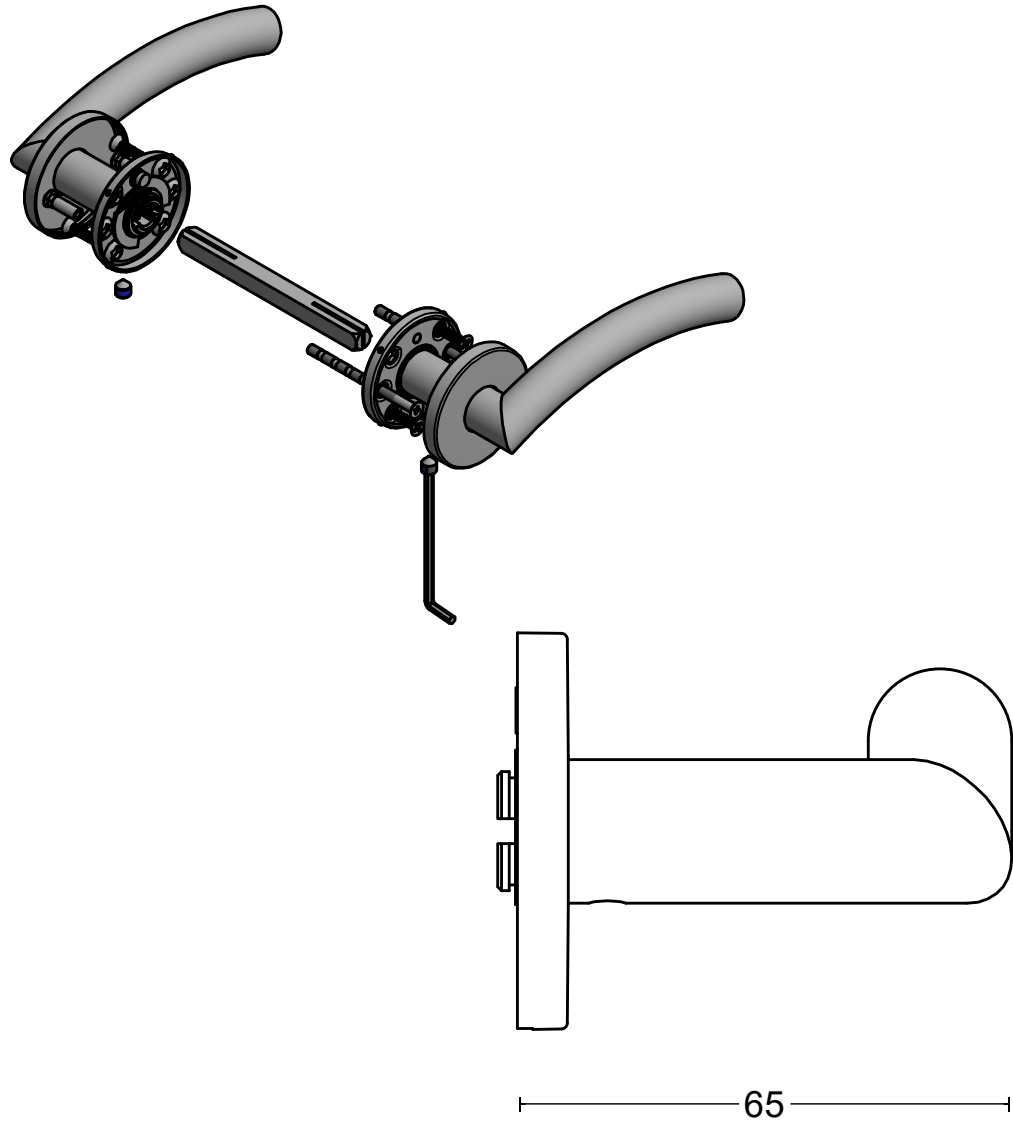

BASICS LB4-19 EN1906 GRADE 3

sprung lever handle attached to rose
with stainless steel sub-rose
stainless steel

CERTIFICATE SKG.0338.8049.04.ENG
EN1906 37-B030B 14.00343-1

door thickness 38 - 45 mm

	FORMANI HOLLAND B.V. EUROPALAAN 12 6199 AB MAASTRICHT-AIRPORT NL T +31 (0)43 308 90 00 INFO@FORMANI.COM WWW.FORMANI.COM	Type : BASICS LB4-19 EN1906 GRADE 3	Version: V01
	Formani filename: 1501D146_LB4-19_EN1906_V02.dwg	Description: sprung lever handle attached to rose with stainless steel sub-rose stainless steel	Format A3
	Drawn by: Christian Brimbois		
Creation date: 17-3-2022			