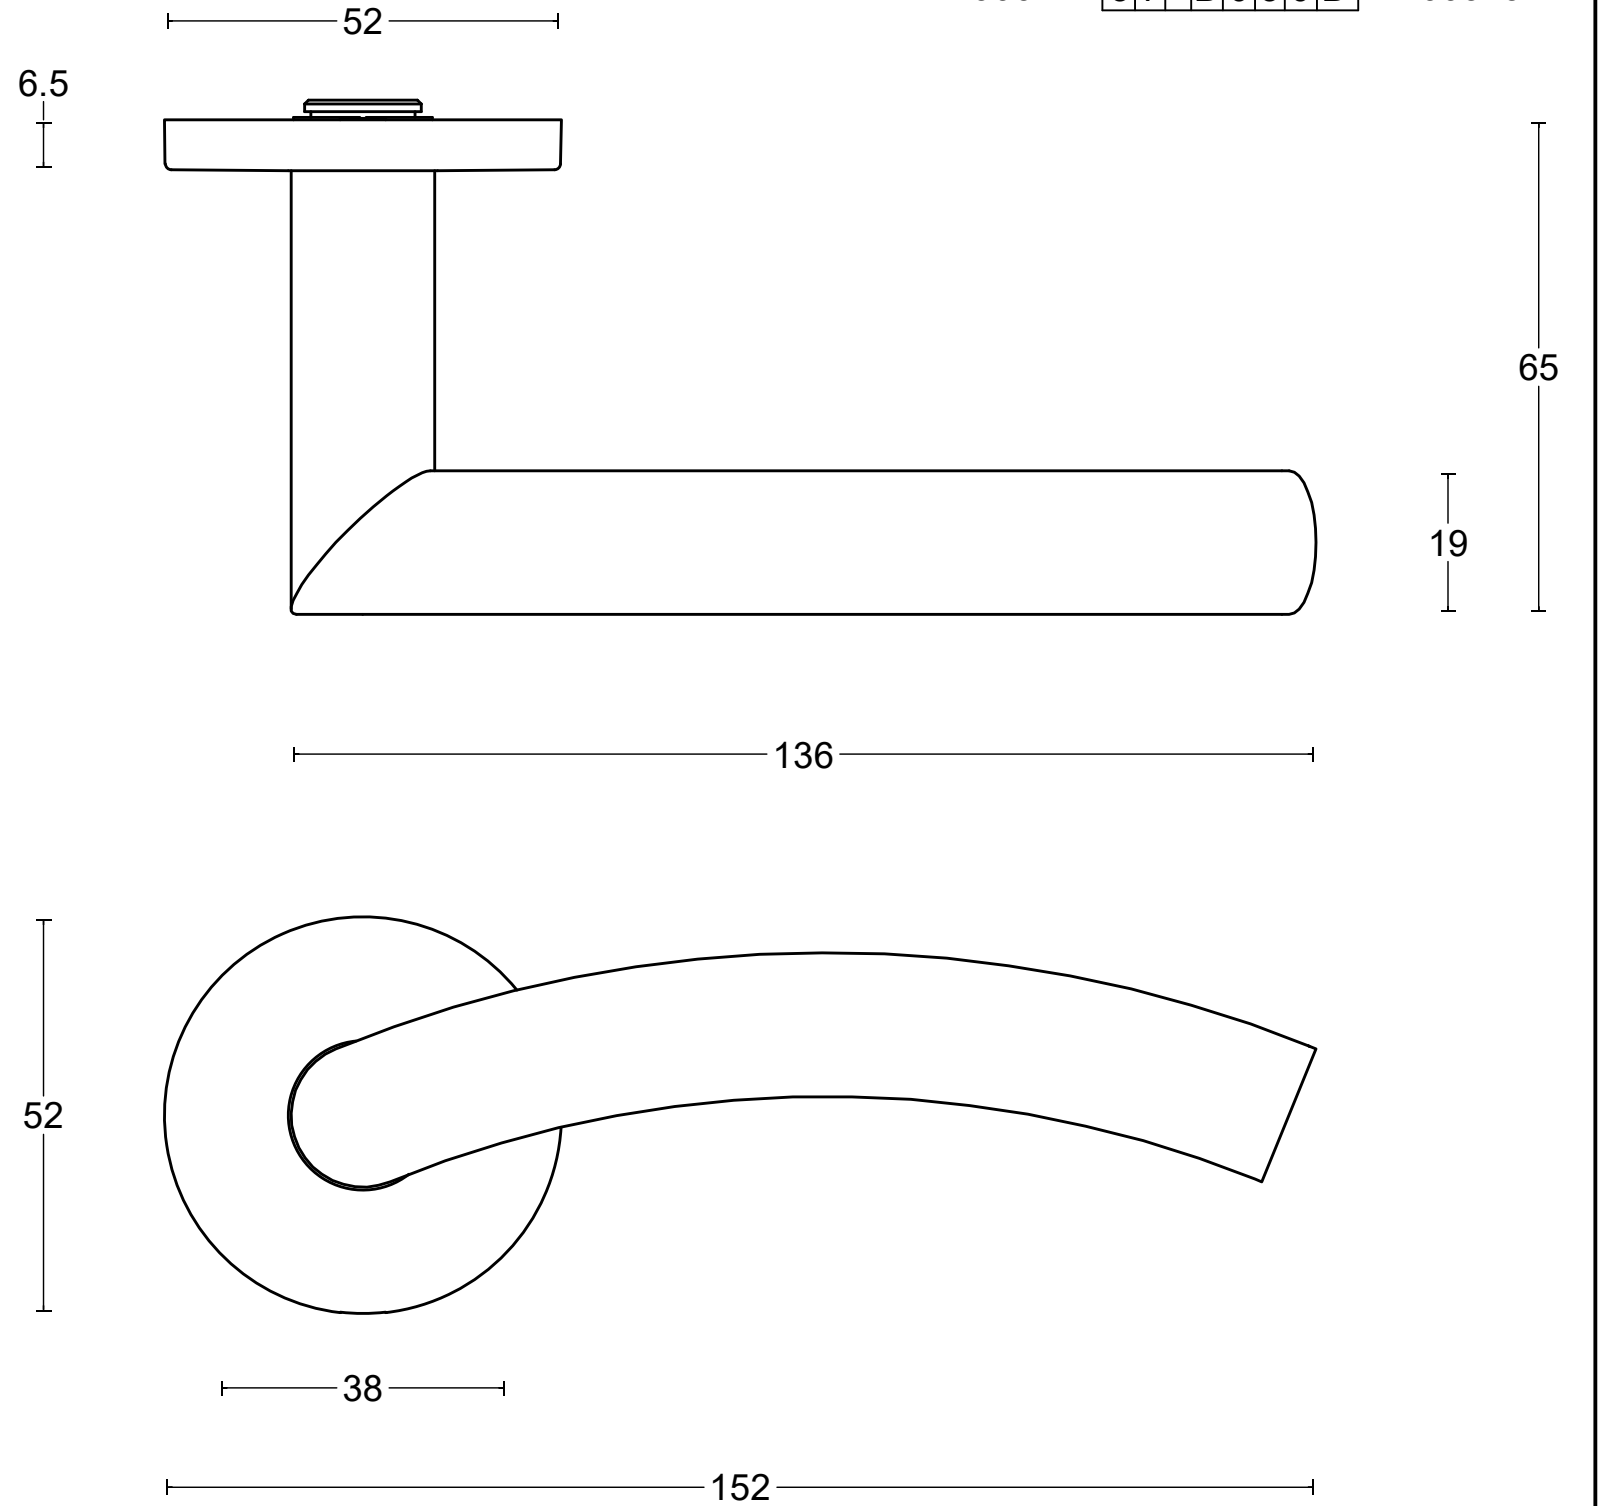

BASICS LB4-19 EN1906 GRADE 3

sprung lever handle attached to rose
with stainless steel sub-rose
stainless steel

CERTIFICATE SKG.0338.8049.04.ENG
EN1906 37-B030B 14.00343-1

door thickness 38 - 45 mm

	FORMANI HOLLAND B.V. EUROPALAAN 12 6199 AB MAASTRICHT-AIRPORT NL T +31 (0)43 308 90 00 INFO@FORMANI.COM WWW.FORMANI.COM	Type : BASICS LB4-19 EN1906 GRADE 3	Version: V01
	Formani filename: 1501D146_LB4-19_EN1906_V02.dwg	Description: sprung lever handle attached to rose with stainless steel sub-rose stainless steel	Format A3
	Drawn by: Christian Brimbois		
Creation date: 17-3-2022			